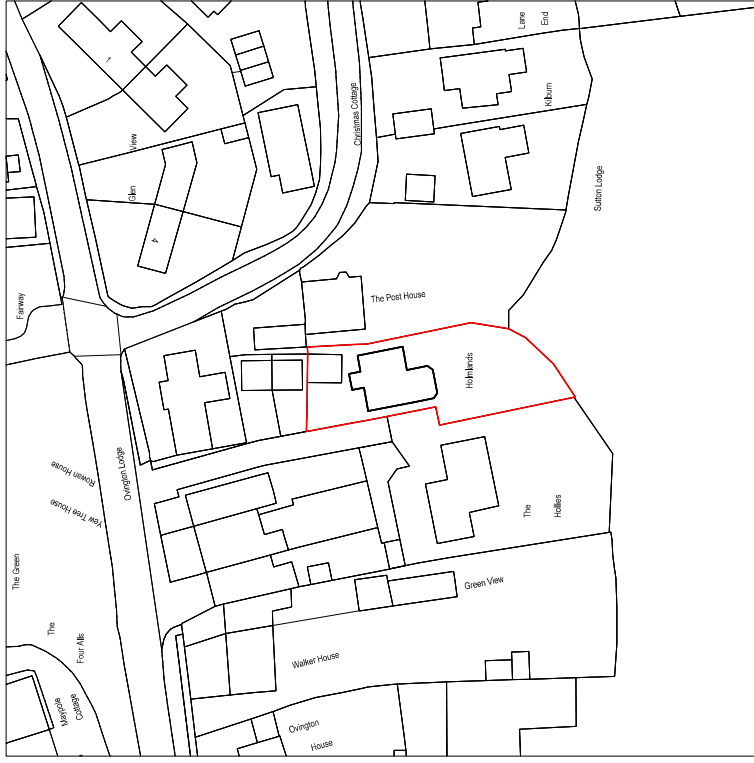

**Location Plan**

Scale 1:1250

© Crown Copyright and database rights 2021

OS 100047474

**Existing Block Plan**

Scale 1:500

© Crown Copyright and database rights 2021

OS 100047474

**Proposed Block Plan**

Scale 1:500

© Crown Copyright and database rights 2021

OS 100047474

74 Cardiff Road, CF15 7QE • Enquiries@ArkiPlan.co.uk

<b>Date</b>	09/02/2022
<b>Sheet</b>	22-0024_D01_Rev 0
<b>Job</b>	New Extension
<b>Scale</b>	As Shown@A1
<b>Title</b>	As Shown
<b>Site</b>	The Holmeads, 1 Maypole Court, Richmond DL11 7BP