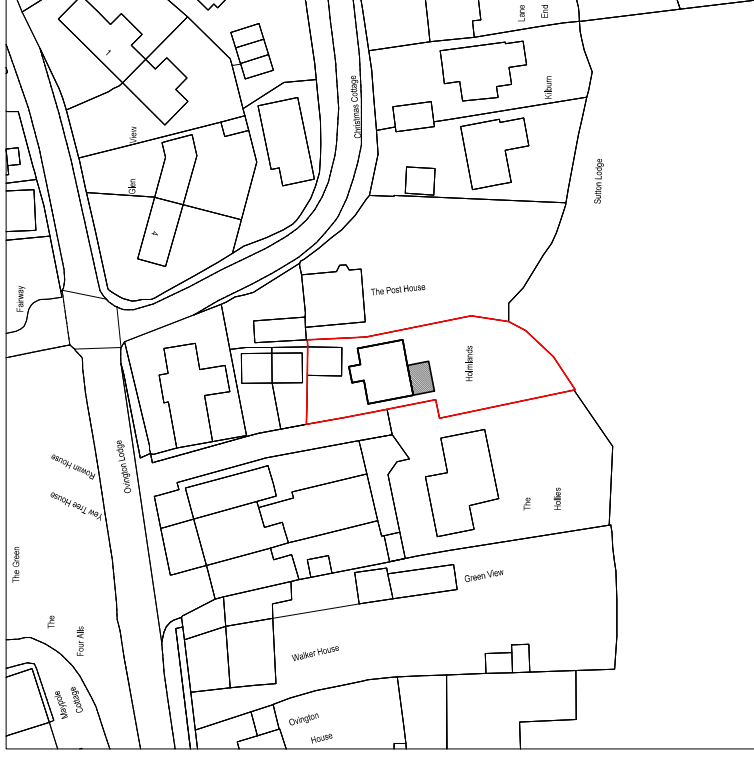

**Location Plan**

Scale 1:1250

© Crown Copyright and database rights 2021

OS 100047474

**Existing Block Plan**

Scale 1:500

© Crown Copyright and database rights 2021

OS 100047474

**Proposed Block Plan**

Scale 1:500

© Crown Copyright and database rights 2021

OS 100047474

74 Cardiff Road, CF15 7QE • Enquiries@ArkiPlan.co.uk

<b>Date</b>	09/02/2022
<b>Sheet</b>	22-0024_D01_Rev 0
<b>Job</b>	New Extension
<b>Scale</b>	As Shown@A1
<b>Title</b>	As Shown
<b>Site</b>	The Holmeads, 1 Maypole Court, Richmond DL11 7BP