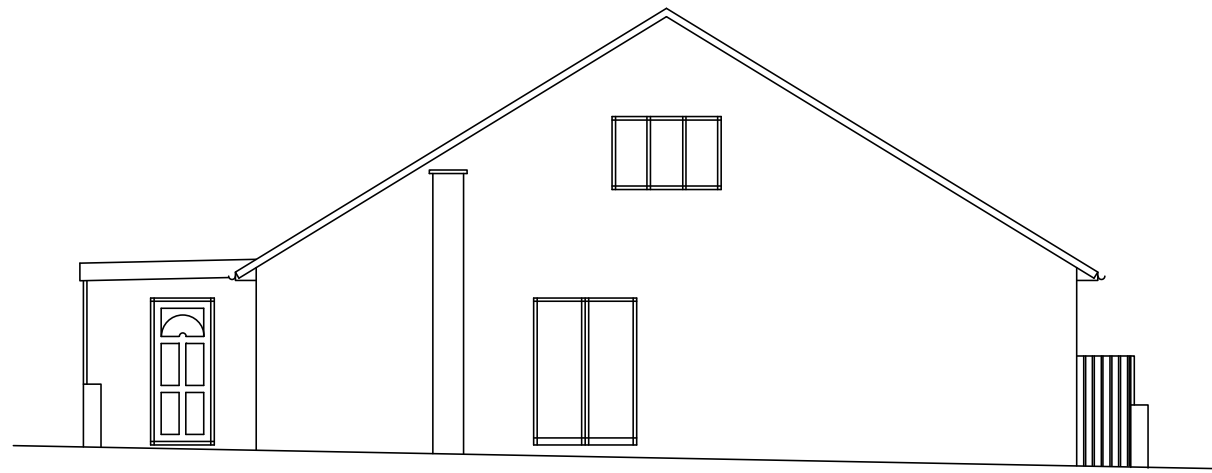

Revisions

Rev.	Date	Comments
-	-	-

South Elevation

East Elevation

North Elevation

West Elevation

	Client: Moncur Group
	Project: The Bungalow, Albert Street North
	Drawing Title: Existing Elevations
	Scale: 1:100 Size: A3
	Date: 10th February 2022
	Drawing Number: BS/JT/22717(5)
Planning Ref No:	