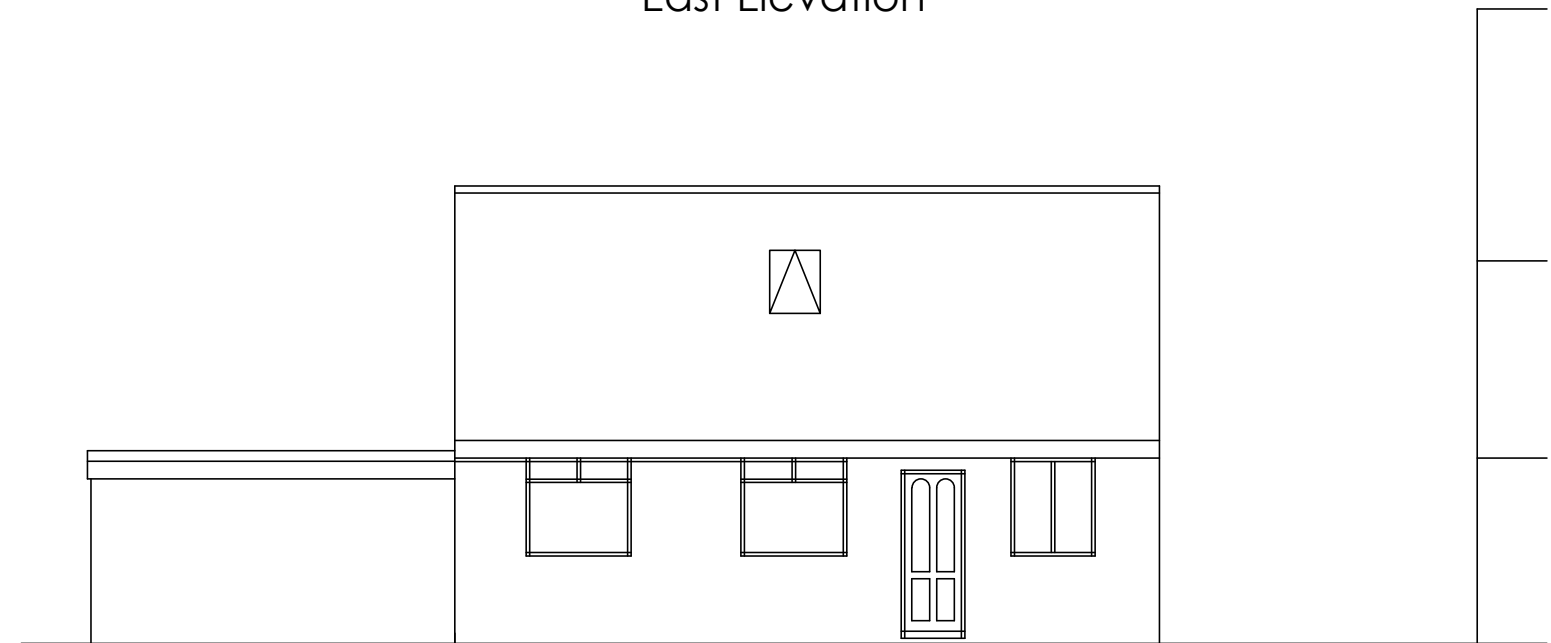

Revisions

Rev.	Date	Comments
-	-	-

South Elevation

East Elevation

North Elevation

West Elevation

	Client: Moncur Group
	Project: The Bungalow, Albert Street North
	Drawing Title: Existing Elevations
	Scale: 1:100 Size: A3
	Date: 10th February 2022
	Drawing Number: BS/JT/22717(5)
Planning Ref No:	