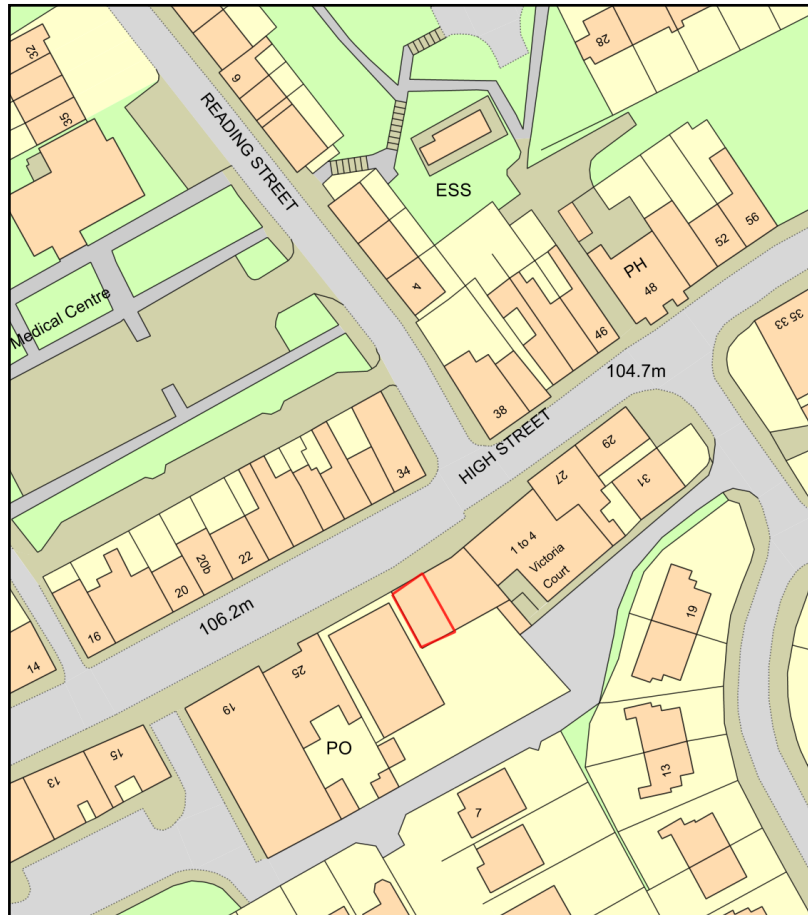

# 25B High street

Plan Produced for: Karen Holcroft  
Date Produced: 14 Mar 2022  
Plan Reference Number: TQRQM22073192615956  
Scale: 1:1250 @ A4