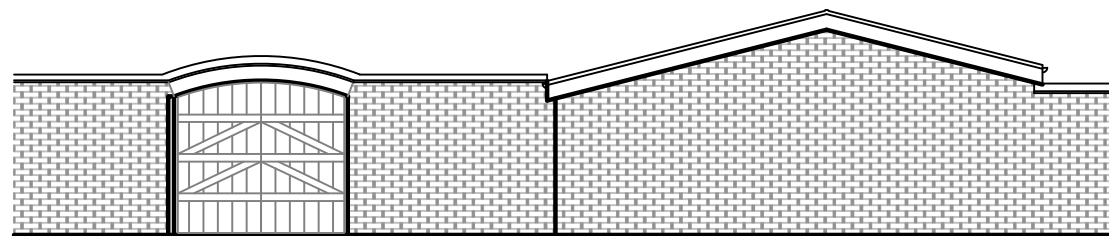

North East Elevation

South East Elevation

South West Elevation

North West Elevation

rev	date	description

client
Mr & Mrs Chrimes

project
Alterations to Outbuilding
Rose Farm House
South End
Seaton Ross
YO42 4LZ

drawing title
Elevations
-as existing-

scale
1:100 @ A3

date
October 2021

drawing No.
21.3279-04

rev.
-