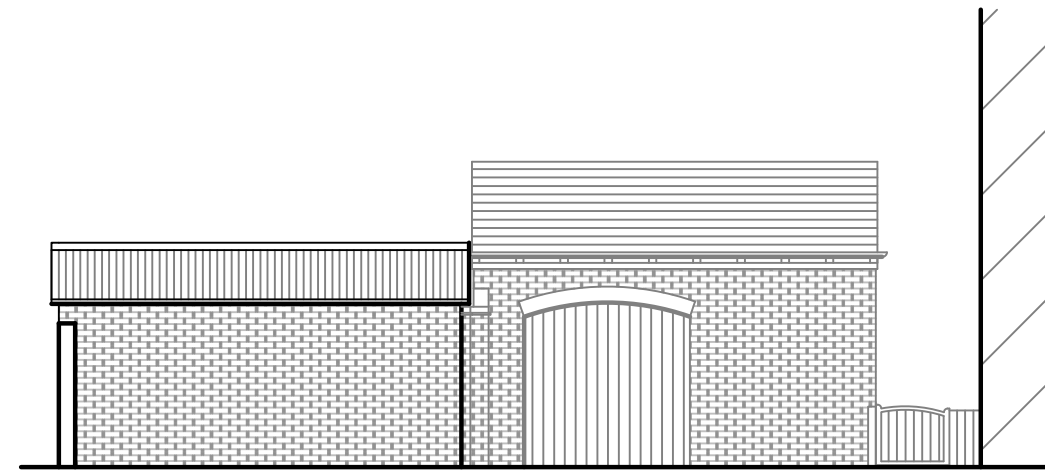

North East Elevation

South East Elevation

South West Elevation

North West Elevation

rev	date	description

client
Mr & Mrs Chrimes

project
Alterations to Outbuilding
Rose Farm House
South End
Seaton Ross
YO42 4LZ

drawing title
Elevations
-as existing-

scale
1:100 @ A3

date
October 2021

drawing No.
21.3279-04

rev.
-