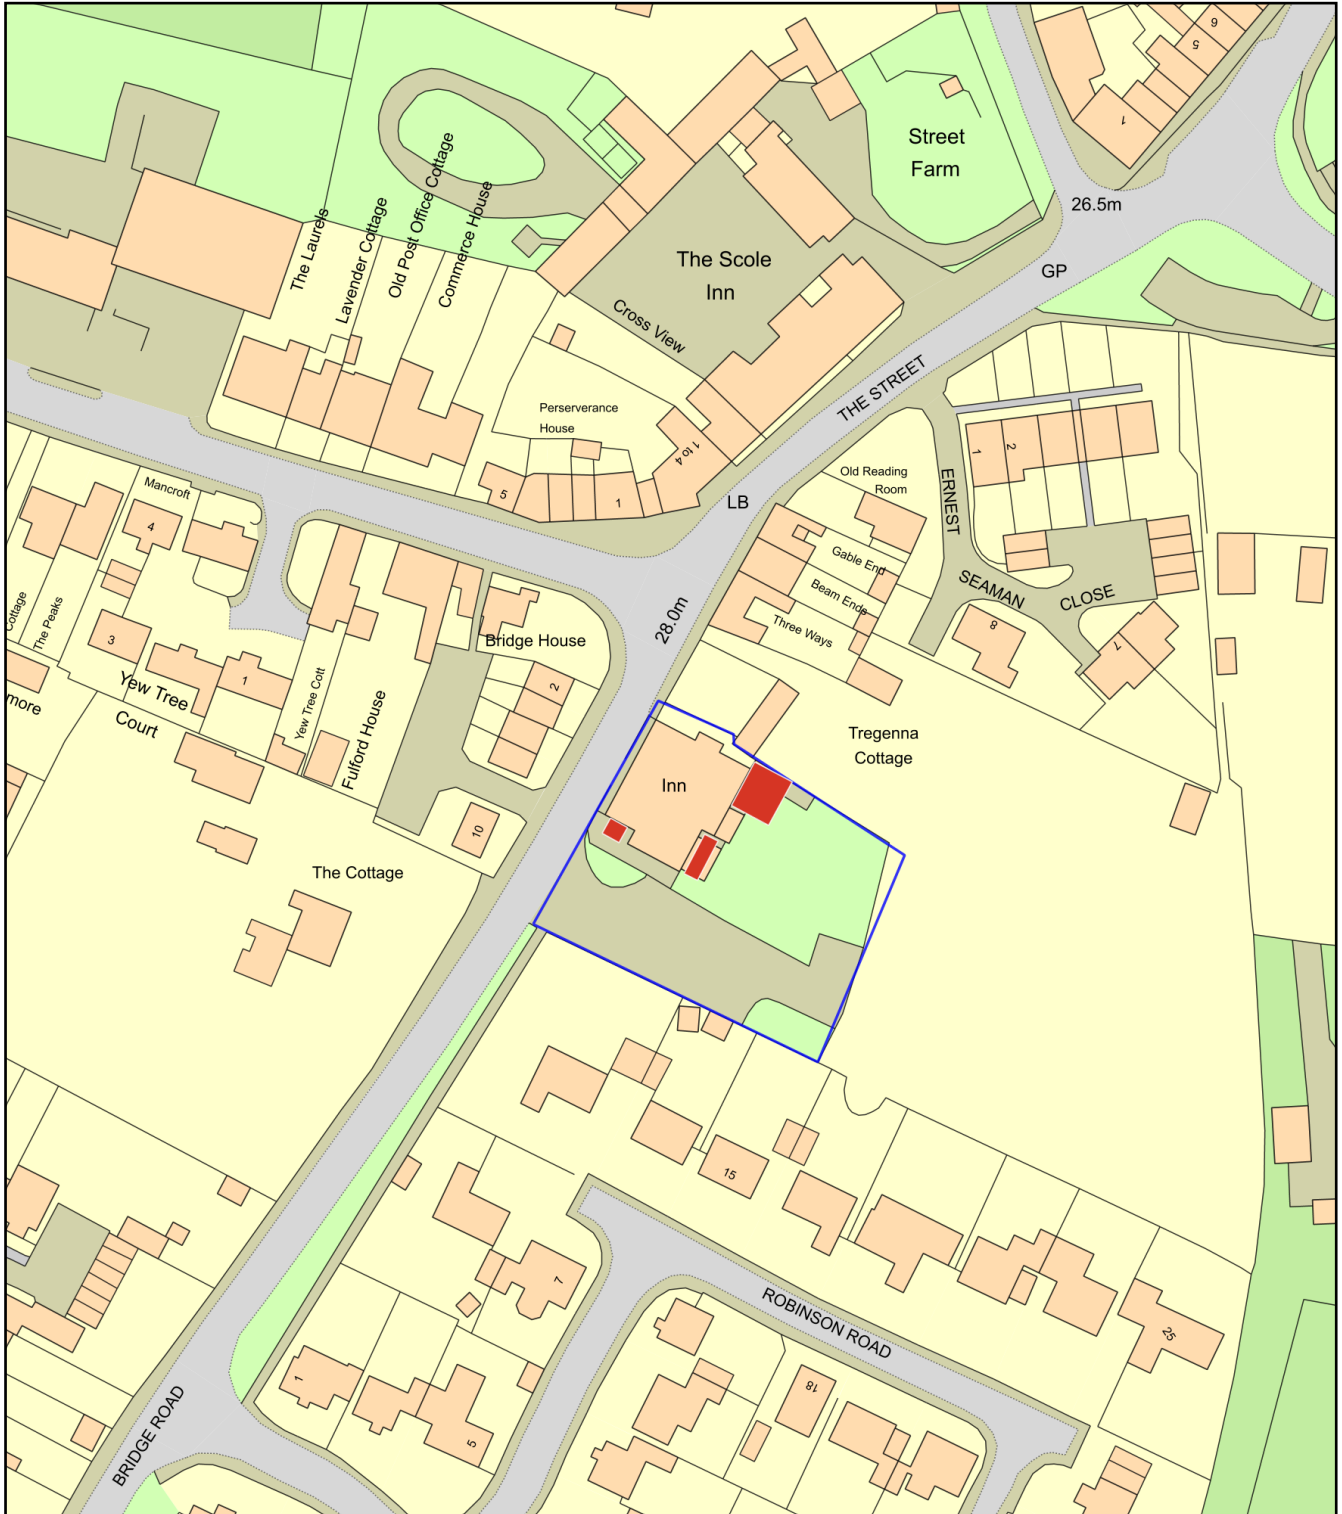

Crossways Inn Pergolas and Terrace - Location Plan

Plan Produced for: **Hugh Edwards**

Date Produced: 16 Mar 2022

Plan Reference Number: TQRQM22075183155874

Scale: 1:1250 @ A4