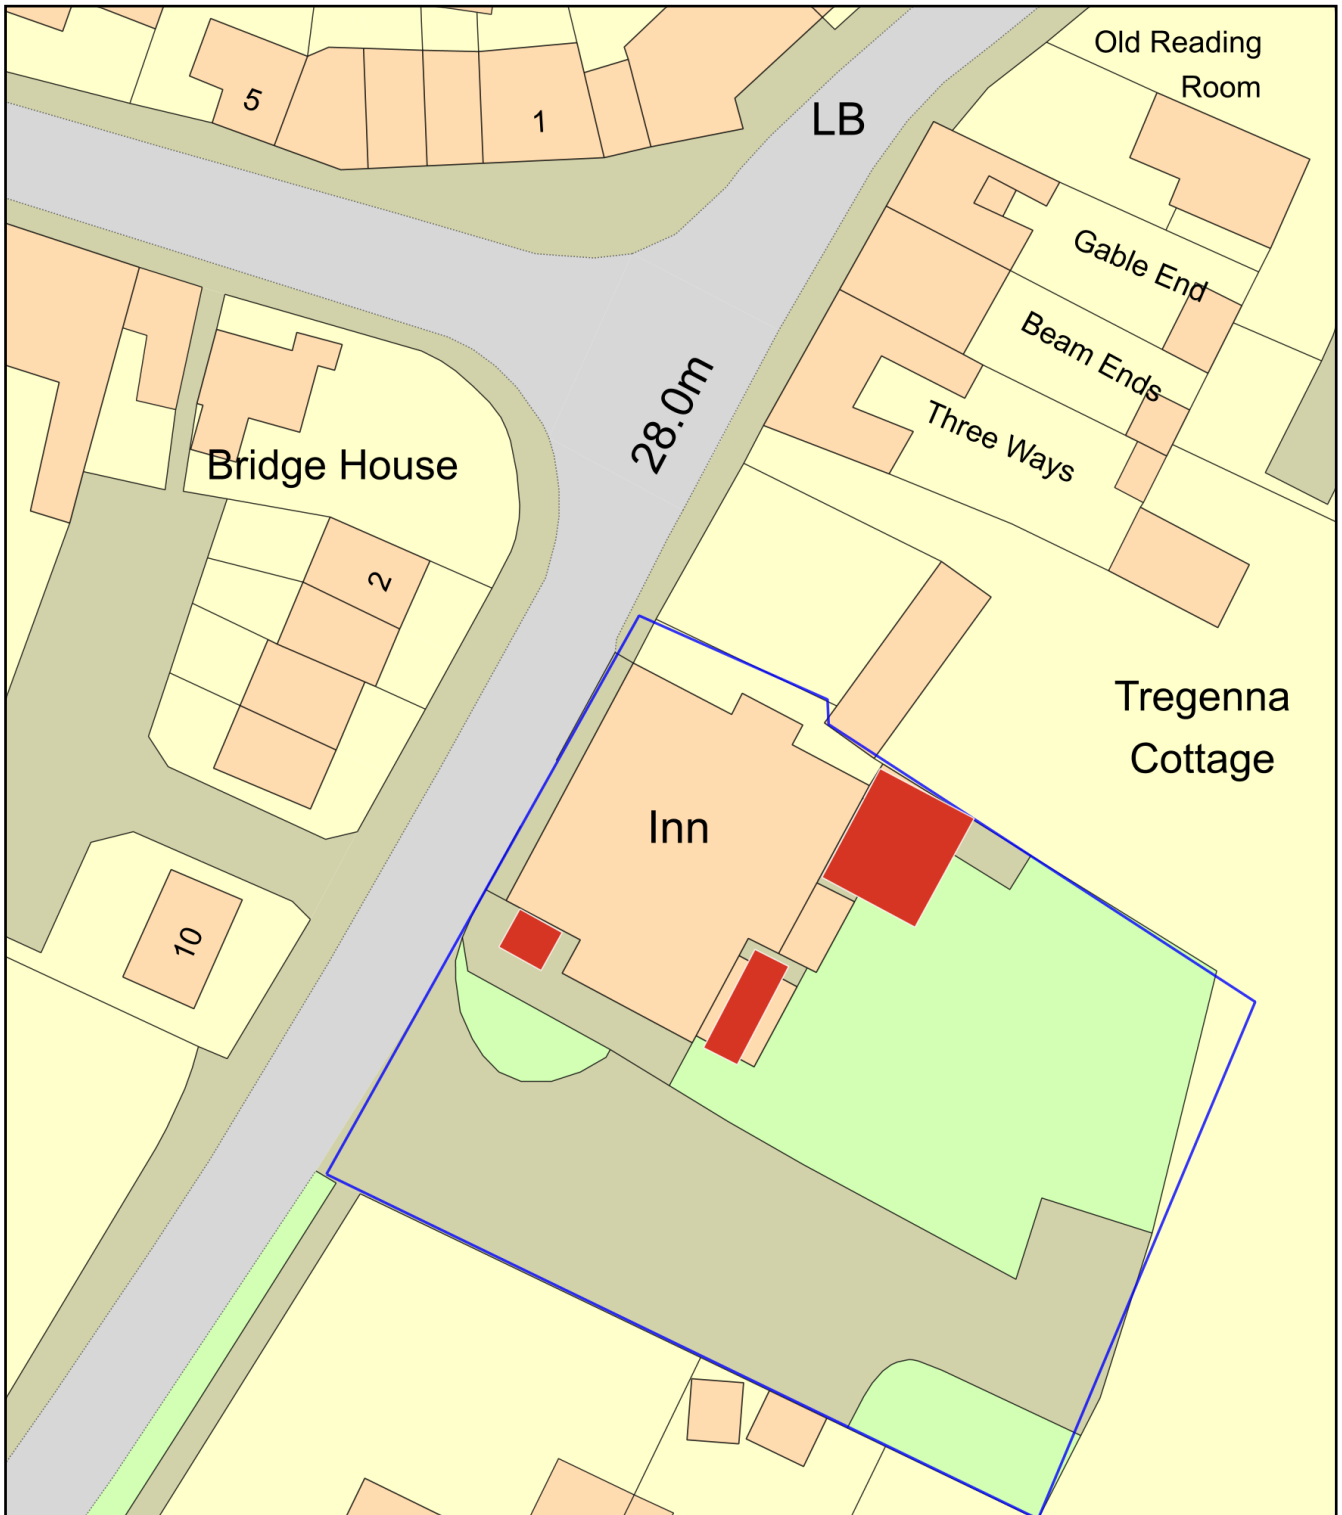

Crossways Inn Pergolas and Terrace

Plan Produced for: Hugh Edwards

Date Produced: 16 Mar 2022

Plan Reference Number: TQRQM22075182307368

Scale: 1:500 @ A4