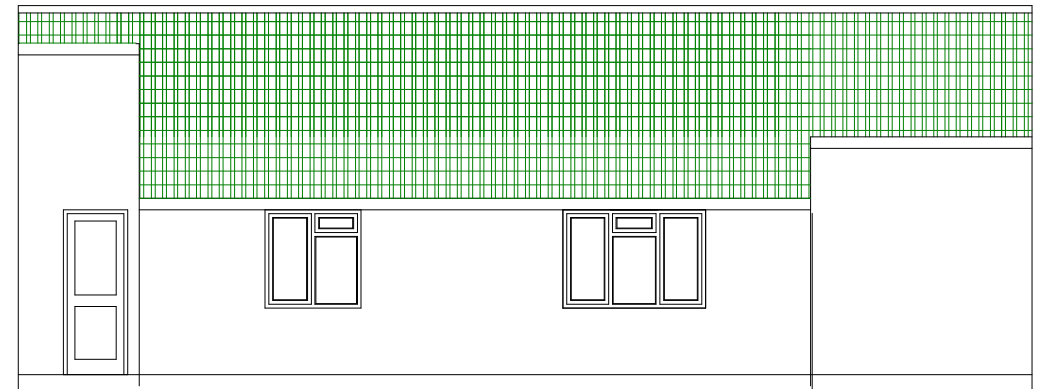

EXISTING NORTH ELEVATION

EXISTING SOUTH ELEVATION

EXISTING EAST ELEVATION

EXISTING WEST ELEVATION

**14 MAYSMEAD LANE
LANGFORD
NORTH SOMERSET
BS40 5HX**

**PROPOSED DFG
IMPROVEMENTS
PROJECT**

Drawing 2

Scale; 1:100 (A3)

March 2022

0 1m 2m 3m 4m 5m 6m

Scale 1:100