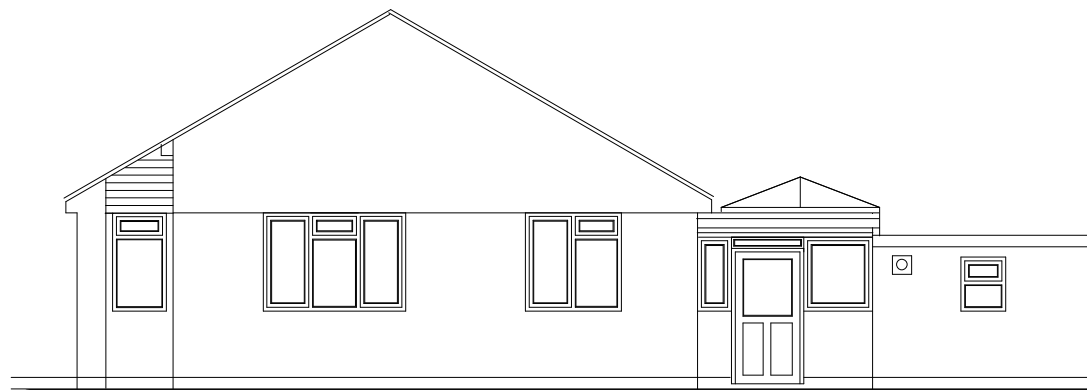

EXISTING NORTH ELEVATION

EXISTING SOUTH ELEVATION

EXISTING EAST ELEVATION

EXISTING WEST ELEVATION

**14 MAYSMEAD LANE
LANGFORD
NORTH SOMERSET
BS40 5HX**

**PROPOSED DFG
IMPROVEMENTS
PROJECT**

Drawing 2

Scale; 1:100 (A3)

March 2022

0 1m 2m 3m 4m 5m 6m

Scale 1:100