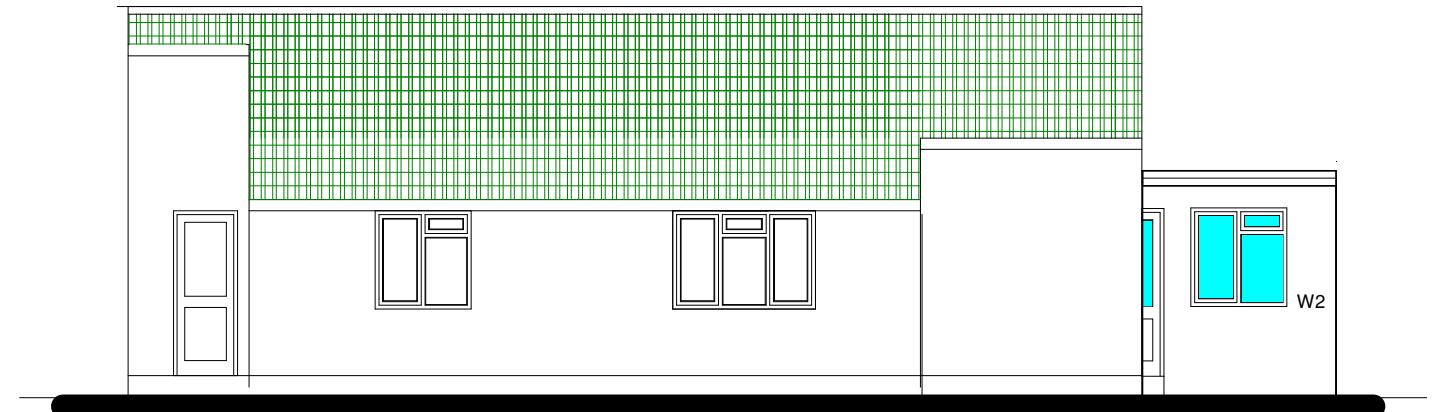

**PROPOSED NORTH ELEVATION**

**PROPOSED SOUTH ELEVATION**

**PROPOSED WEST ELEVATION**

**PROPOSED EAST ELEVATION**

**14 MAYSMEAD LANE  
LANGFORD  
NORTH SOMERSET  
BS40 5HX**

**PROPOSED DFG  
IMPROVEMENTS  
PROJECT**

**Drawing 3**

**Scale; 1:100 (A3)**

**March 2022**

**Scale 1:100**