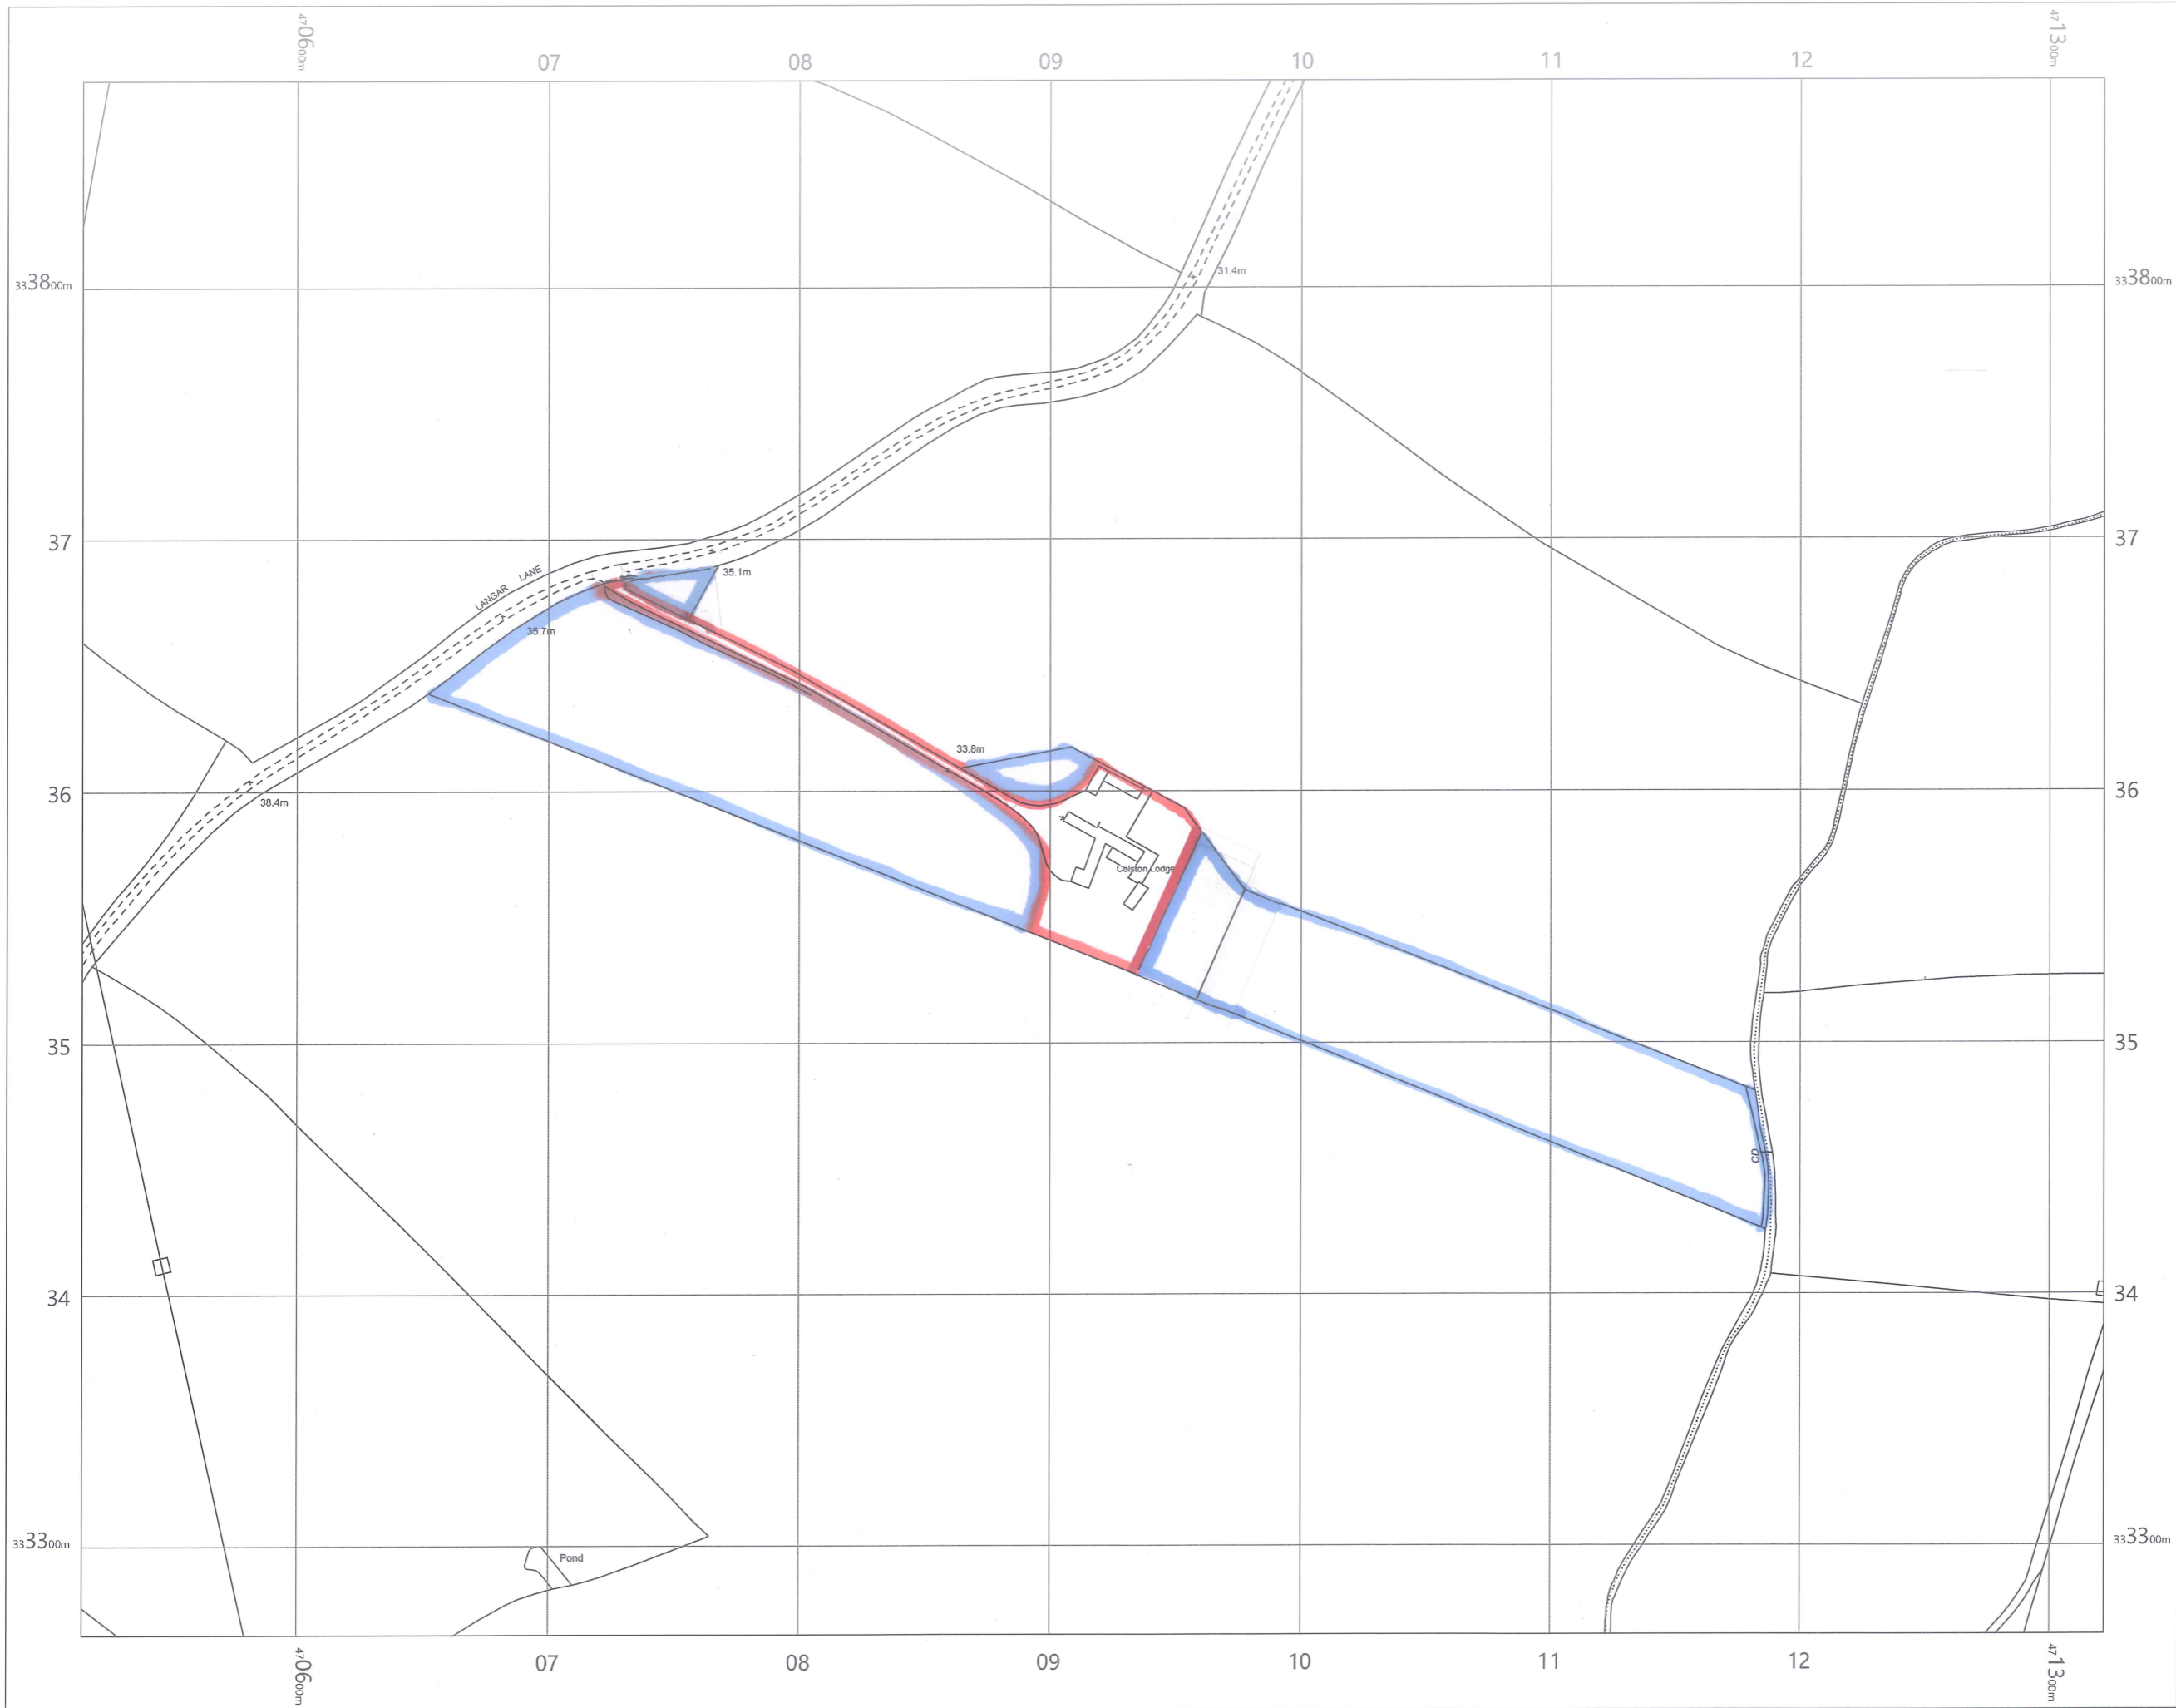

Colston Lodge
Langar Lane
Langar
Notts
NG13 9HA

OS MasterMap 1250/2500/10000
scale
Wednesday, January 23, 2019, ID:
JEW-00772131
maps.johnewright.com

1:2500 scale print at A3, Centre:
470918 E, 333573 N

©Crown Copyright Ordnance Survey.
Licence no. 100025568

johnewright
maps@johnewright.com
tel: 0115 950 6633