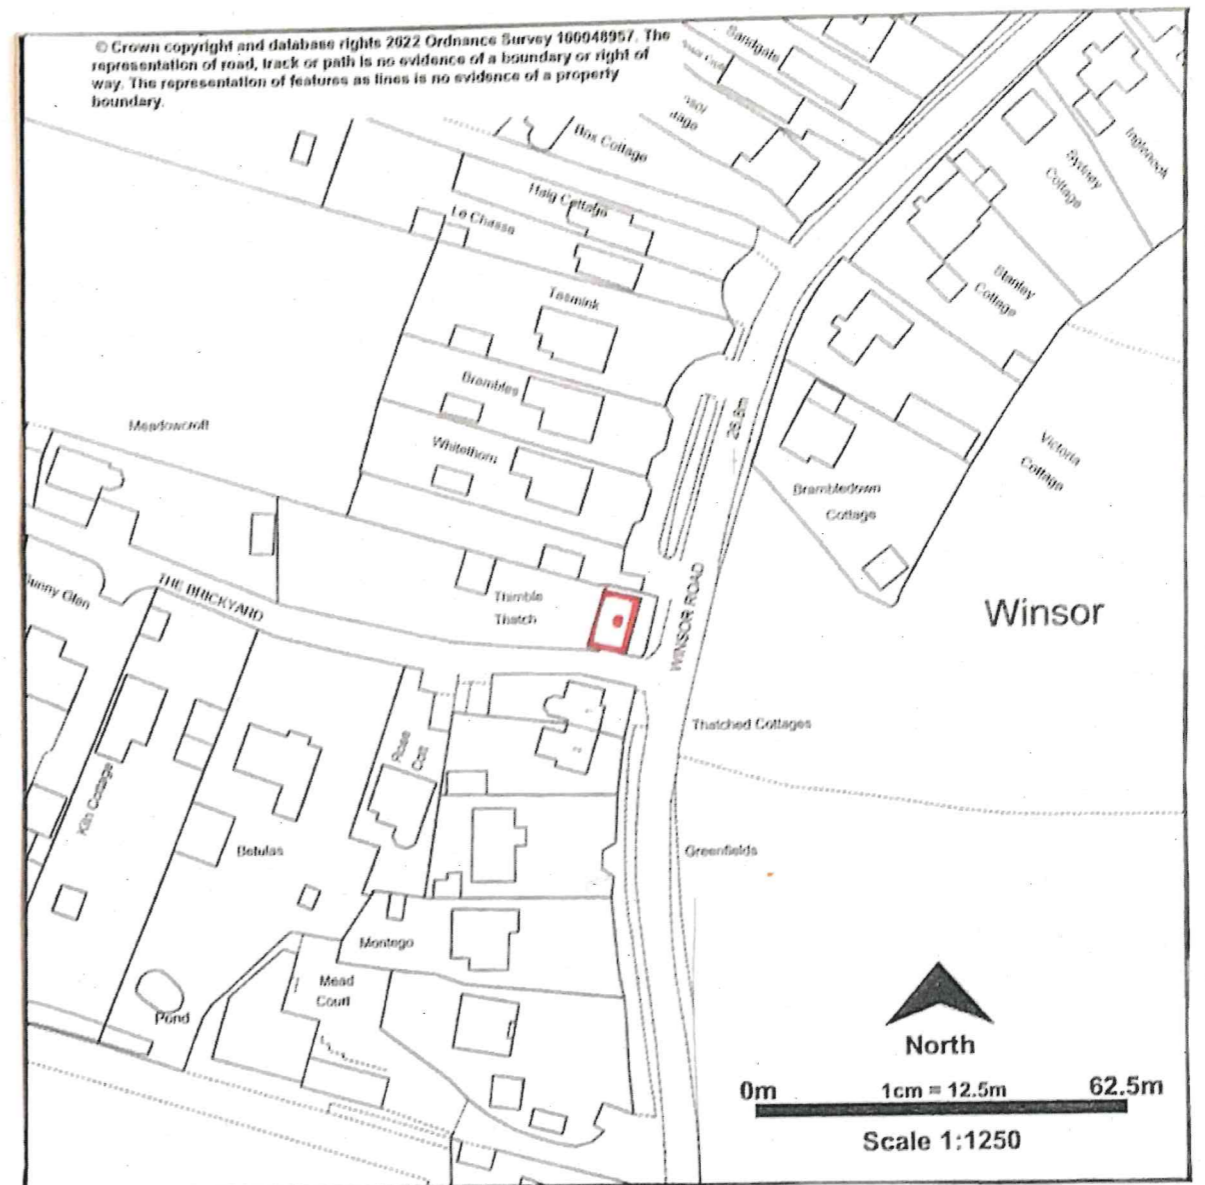

THIMBLE THATCH WINSOR ROAD SOUTHAMPTON SO40 2HP

KEY & BLOCK PLANS

SCALE SHOWN CORRECT WHEN PRINTED ON A3 PAPER

BLOCK PLAN

KEY PLAN