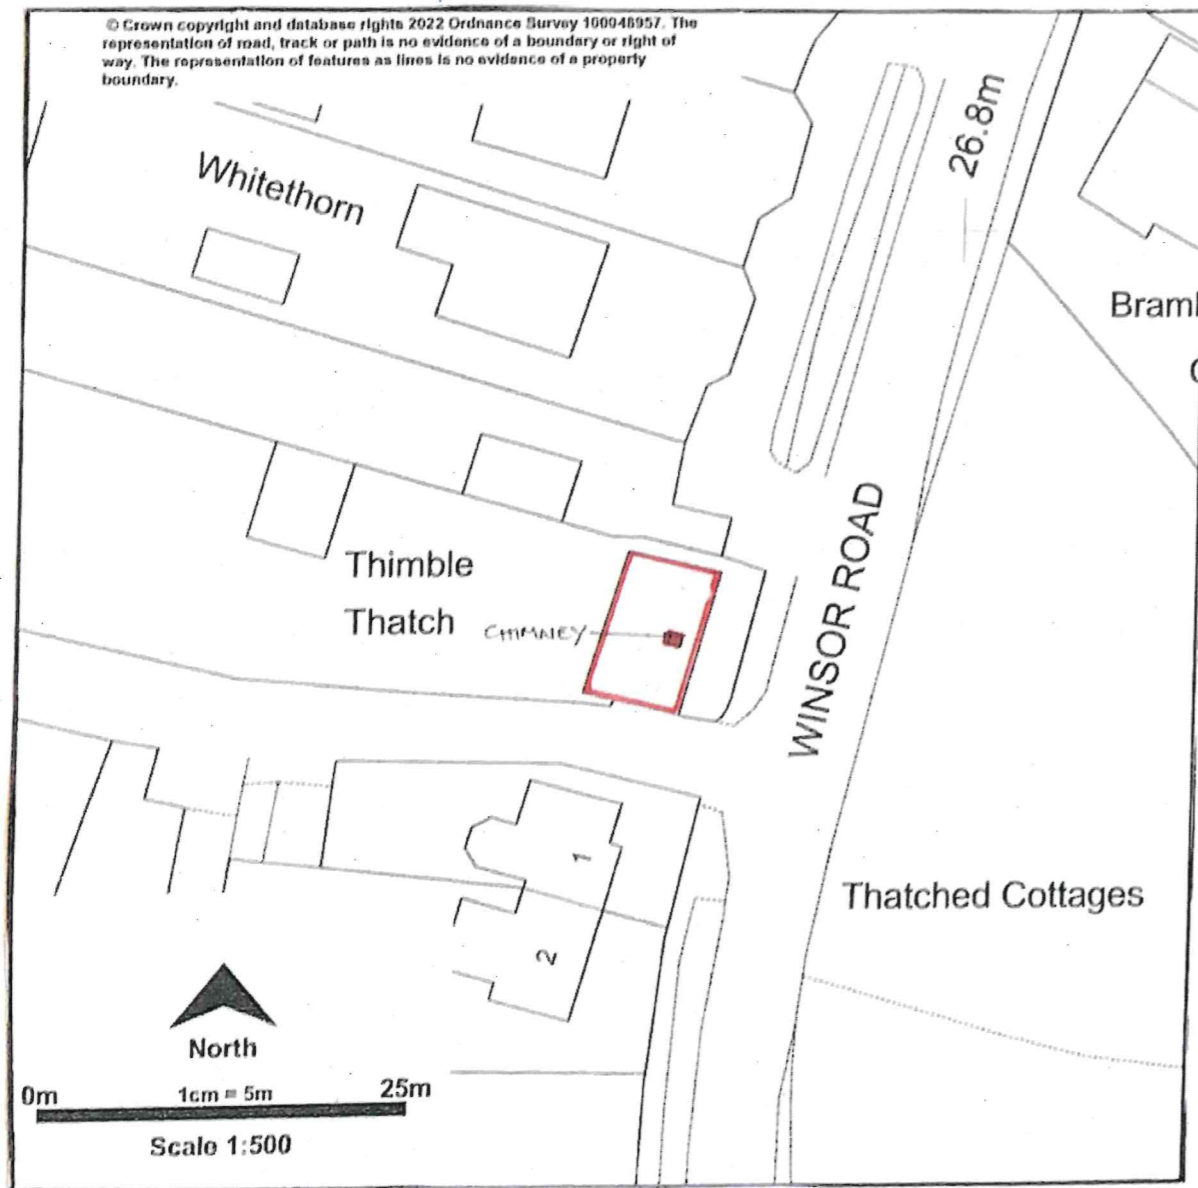

THIMBLE THATCH WINSOR ROAD SOUTHAMPTON SO40 2HP

KEY & BLOCK PLANS

SCALE SHOWN CORRECT WHEN PRINTED ON A3 PAPER

BLOCK PLAN

KEY PLAN