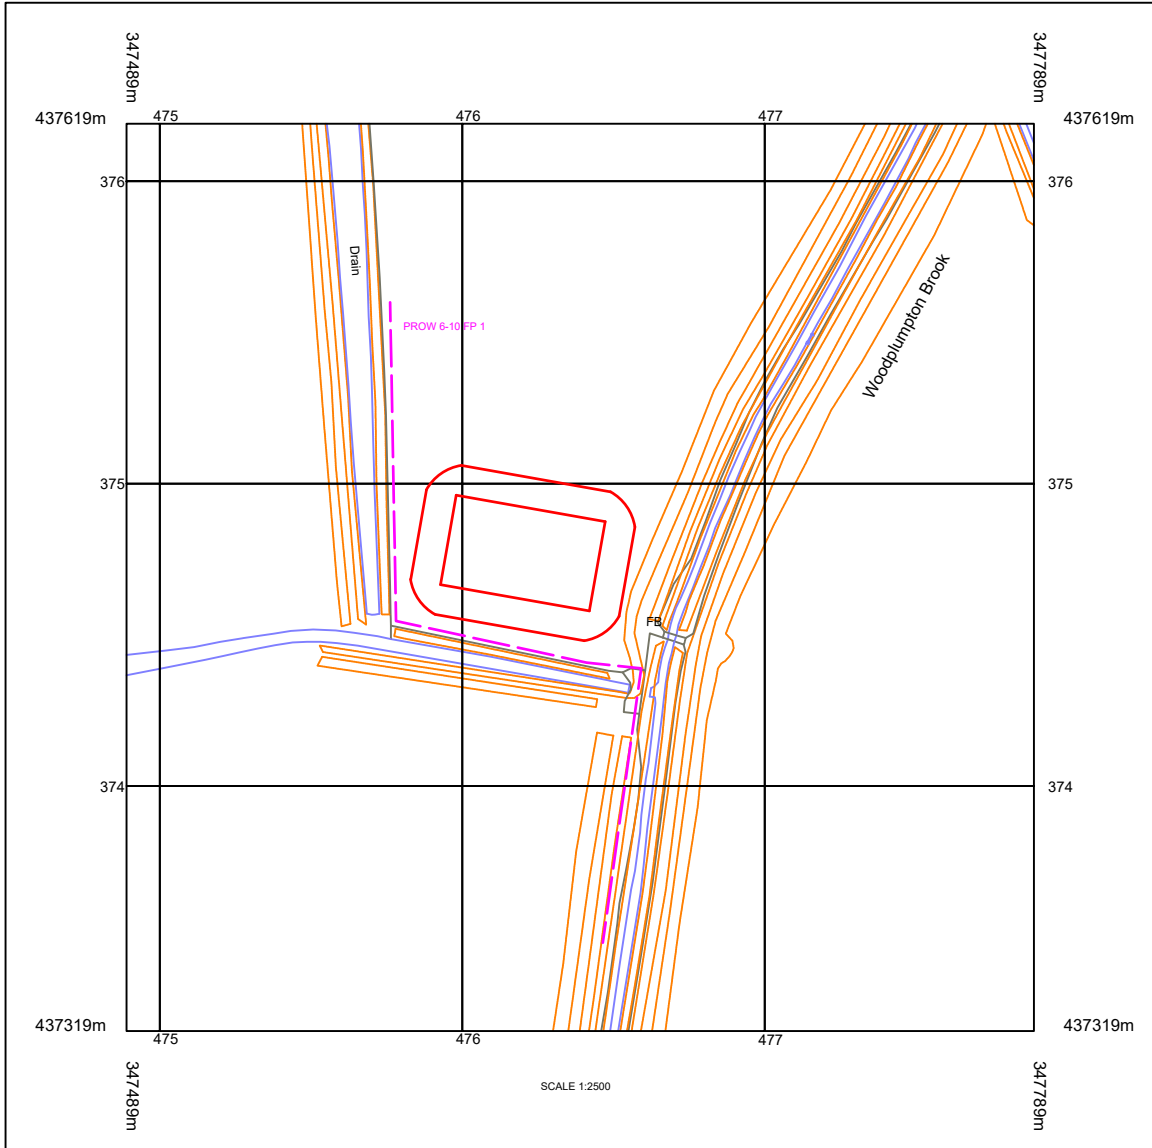

# Stanfords VectorMap

CLIENT: MR W KNOWLES

● Crown copyright and database rights 2022 OS 100035409  
Reproduction in whole or in part is prohibited  
without the permission of Ordnance Survey.

PROJECT ; EARTH BANKED SLURRY  
LAGOON  
LOCATION; LOWER HOUSE FARM, LEWTH  
LANE, INSKIP, PRESTON PR4 0TE