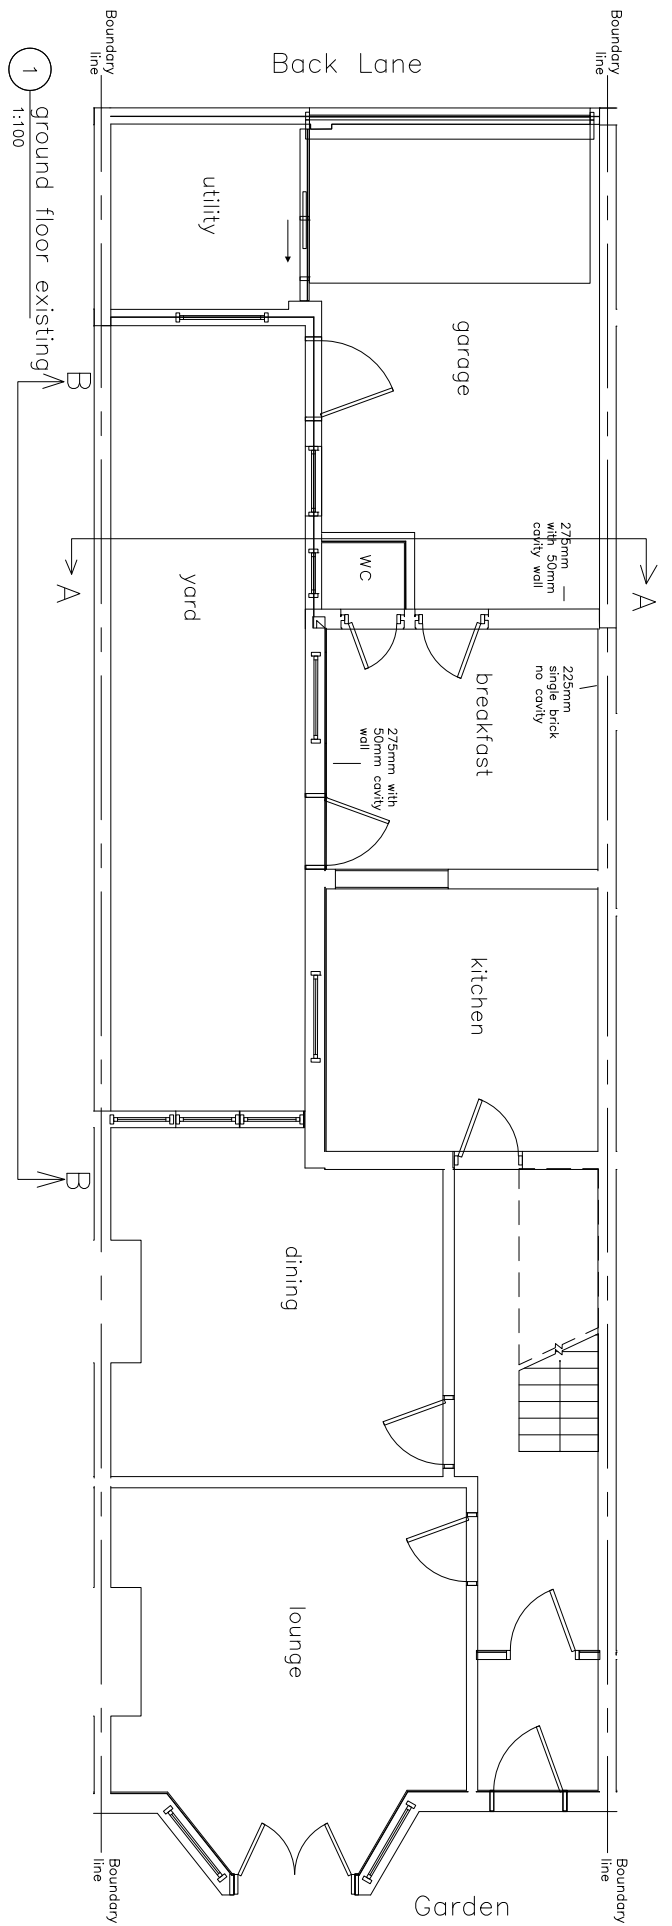

Existing North Elevation inside yard
1:100

Existing West Elevation (B-B)
1:100

CONSERVATORY
12 Kensington Gardens Ferryhill DL17 8LU