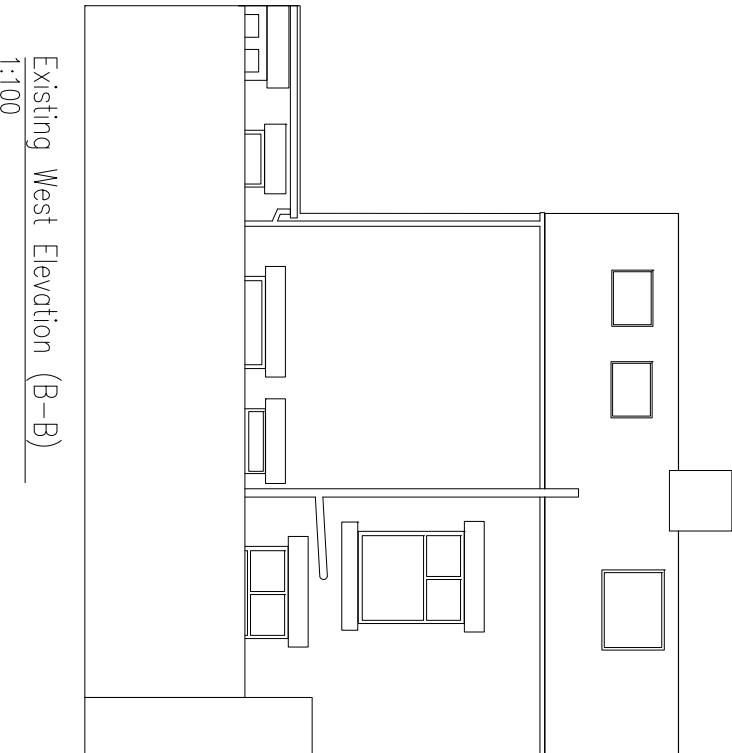

Existing North Elevation inside yard
1:100

Existing West Elevation (B-B)
1:100

CONSERVATORY
12 Kensington Gardens Ferryhill DL17 8LU