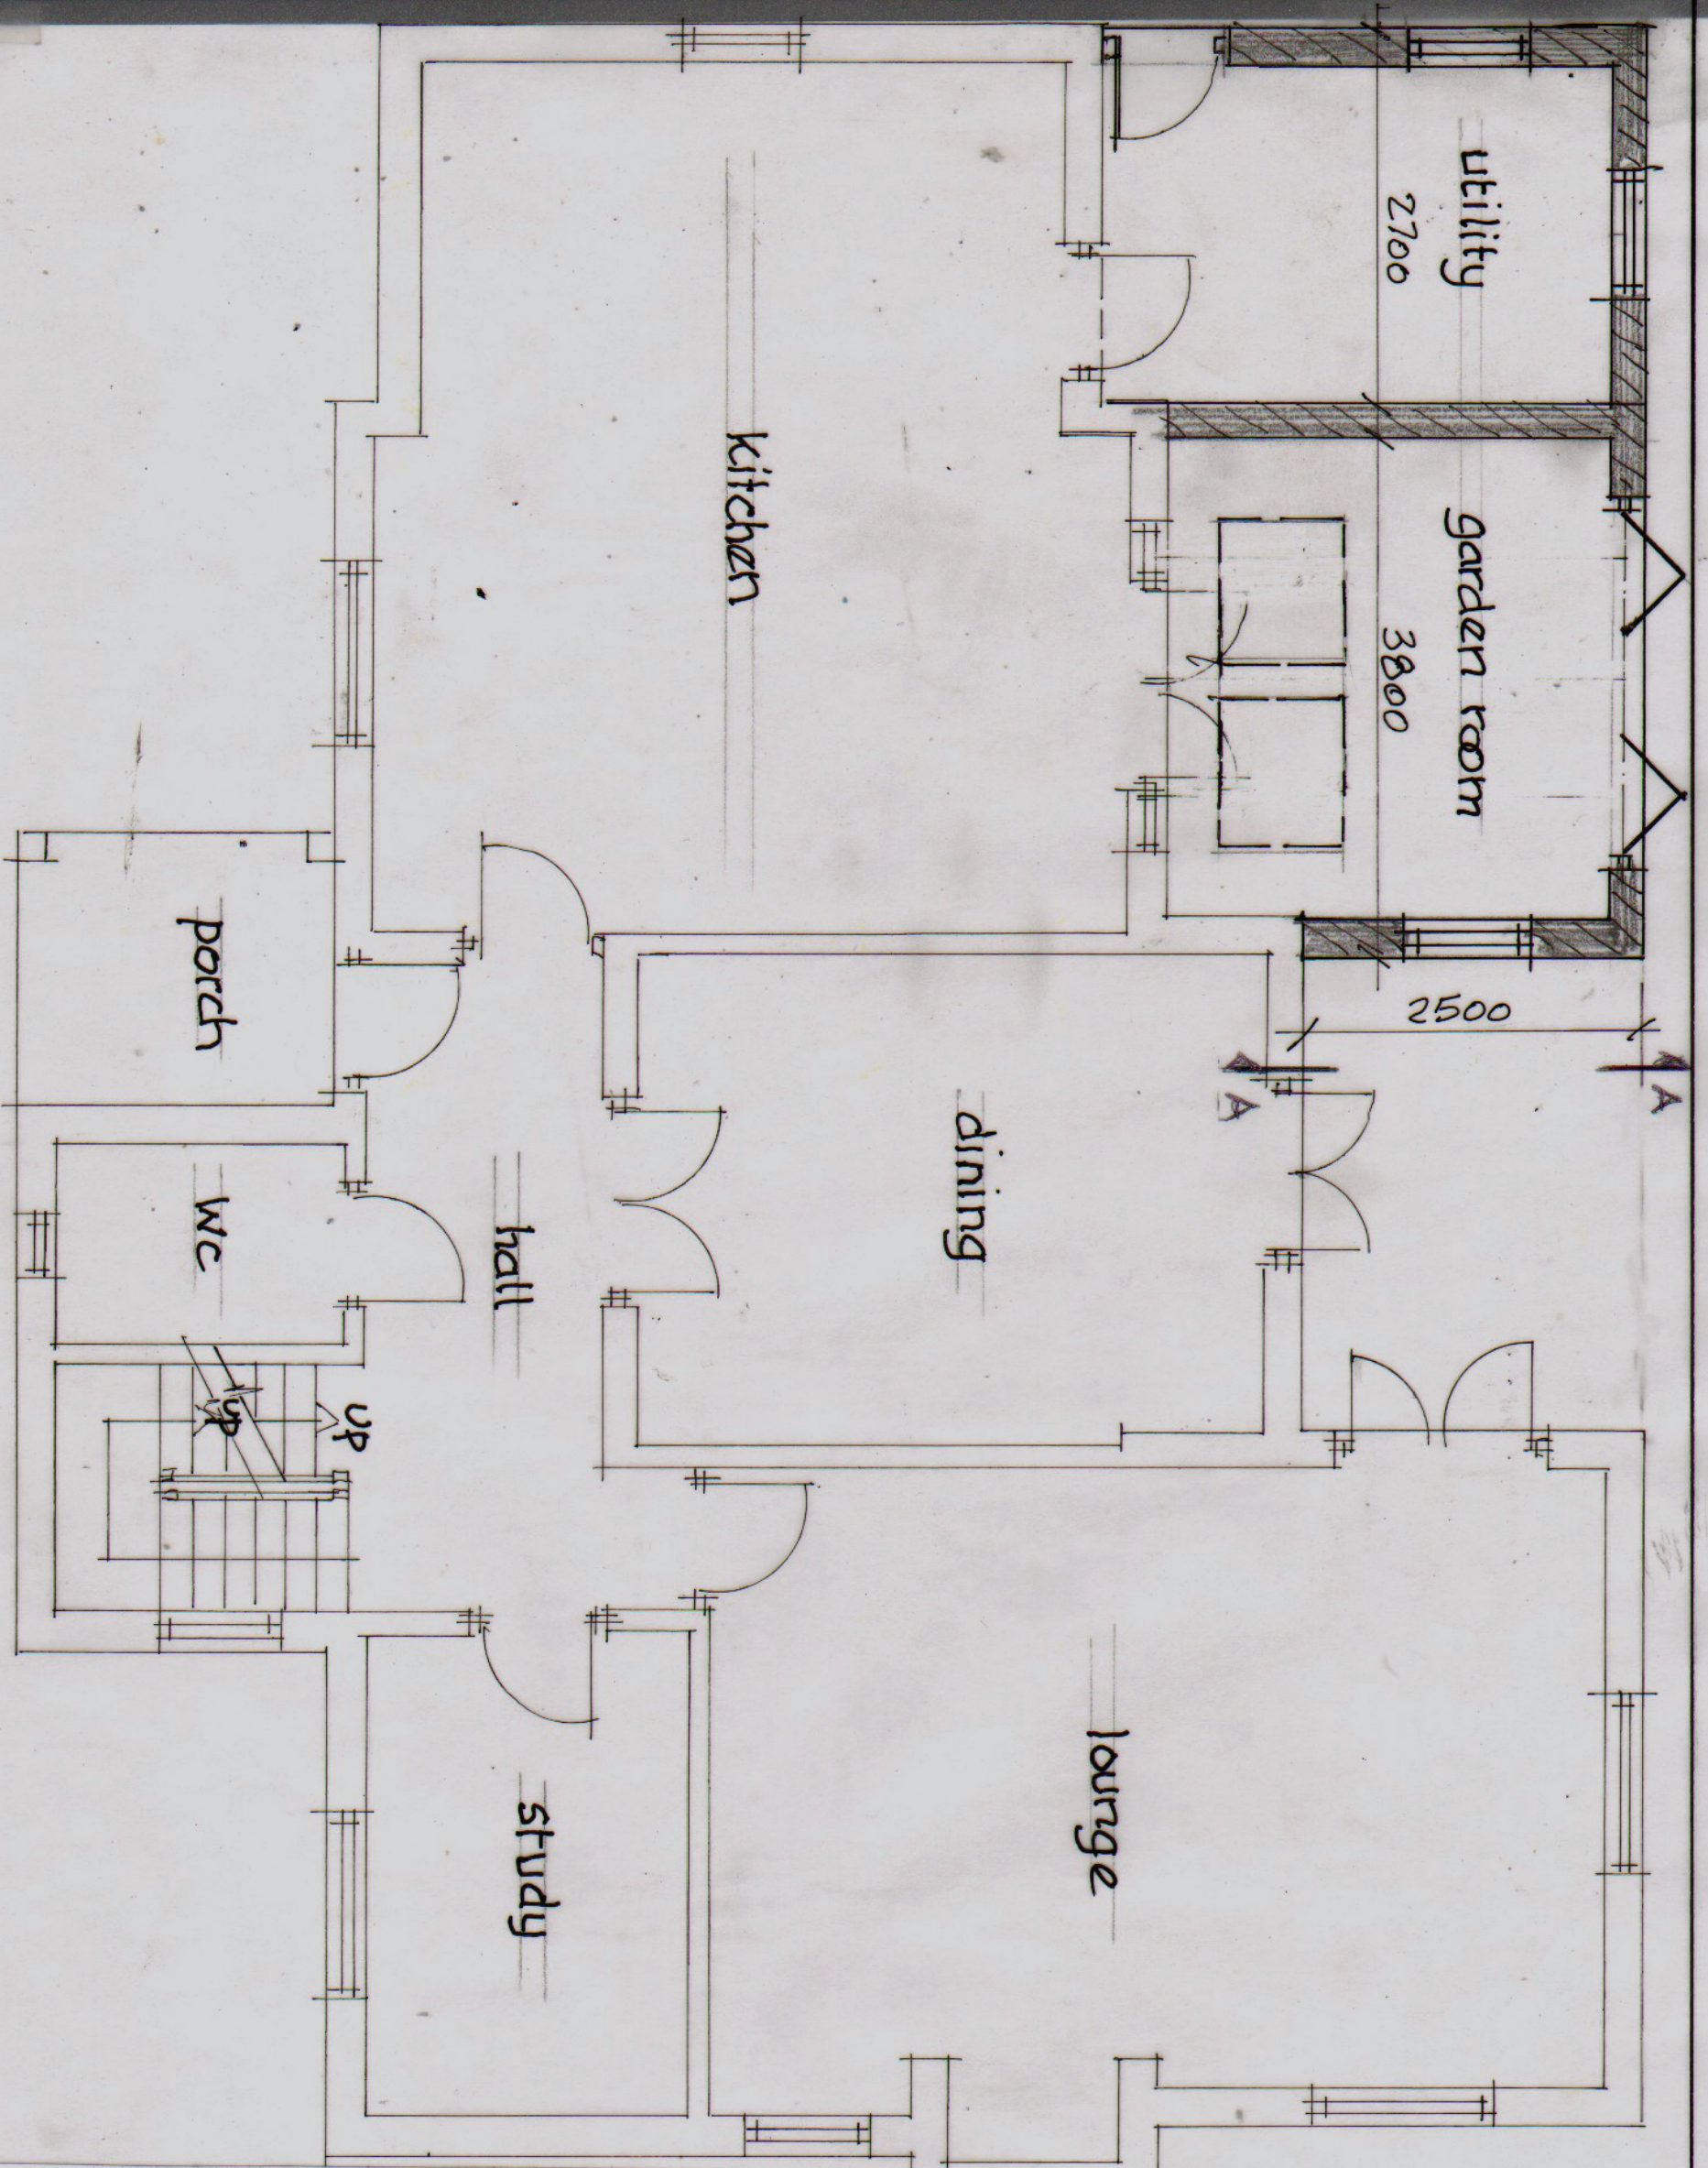

ground floor plan

A-A

RARROW.
 Architectural Design Services
RAR
 'Turnpike Cottage' High Street,
 BARKWAY, SO8 5EQ.
 Tel: 01793 848618

Sweetfield Cottage
 Crabbs Green
 Proposed Extensions

Scales: 50
 Date: Mar 22 Drawn: RAR
 Drawing No. 14-22-1 Rev: A
 19/3/22