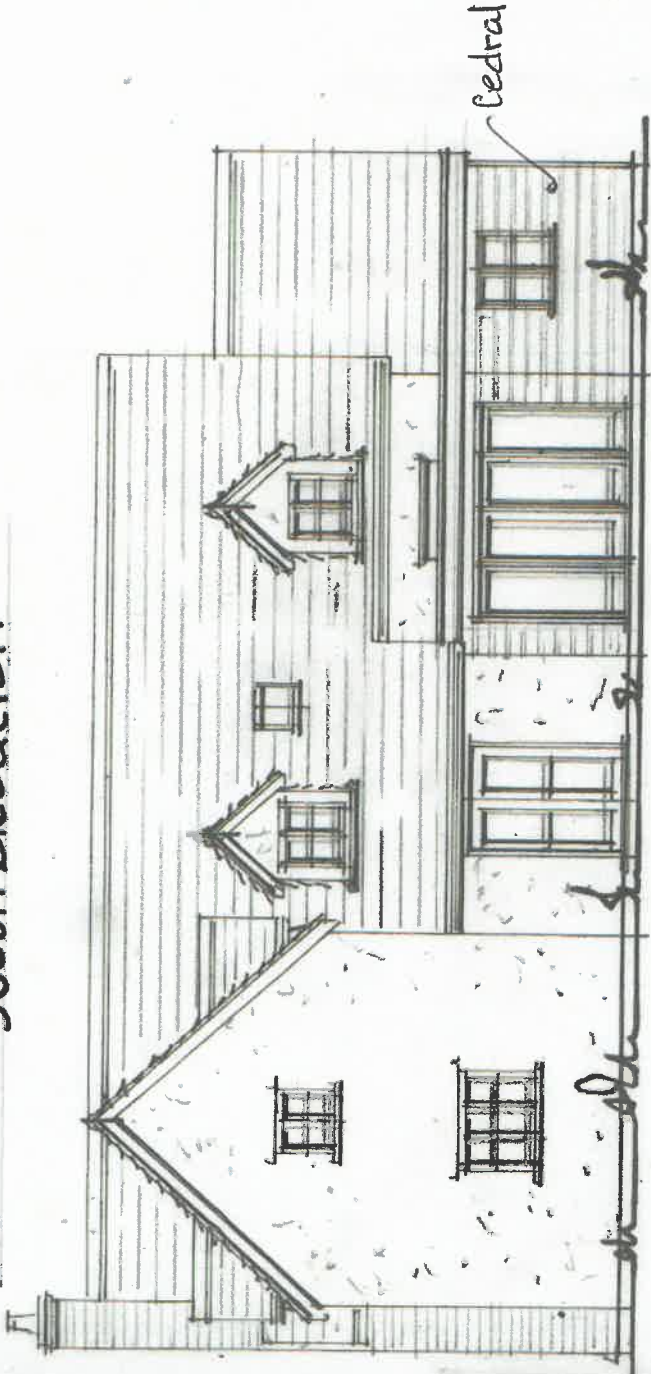

South elevation

West elevation

R.A. ROWE.

Architectural Design Service

RAR

'Turnpike Cottage' High Street,
Berkway, SO9 8SQ
Tel: 01763 846616

Sweetfield Cottage,
Crabbs Green,
Proposed extensions

Scales: 100

Date: MAR 22

Drawn: RAR

Drawing No. 14-22-2 Rev: