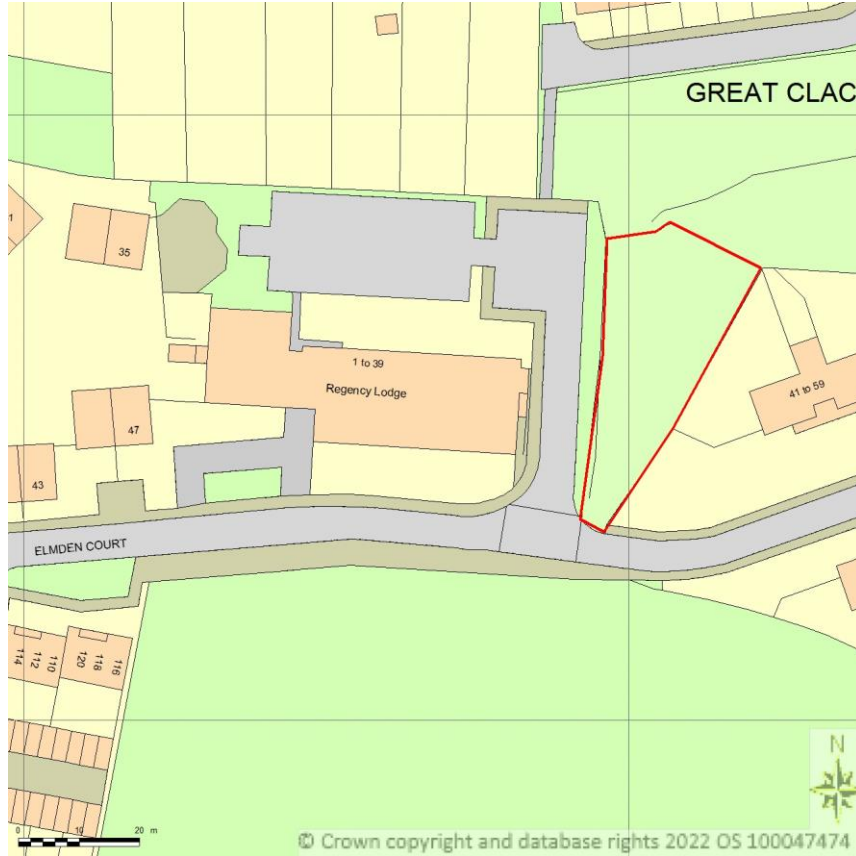

SITE LOCATION PLAN
AREA 2 HA
SCALE 1:1250 on A4
CENTRE COORDINATES: 617368, 216348

Supplied by Streetwise Maps Ltd
www.streetwise.net
Licence No: 100047474
22/02/2022 06:29