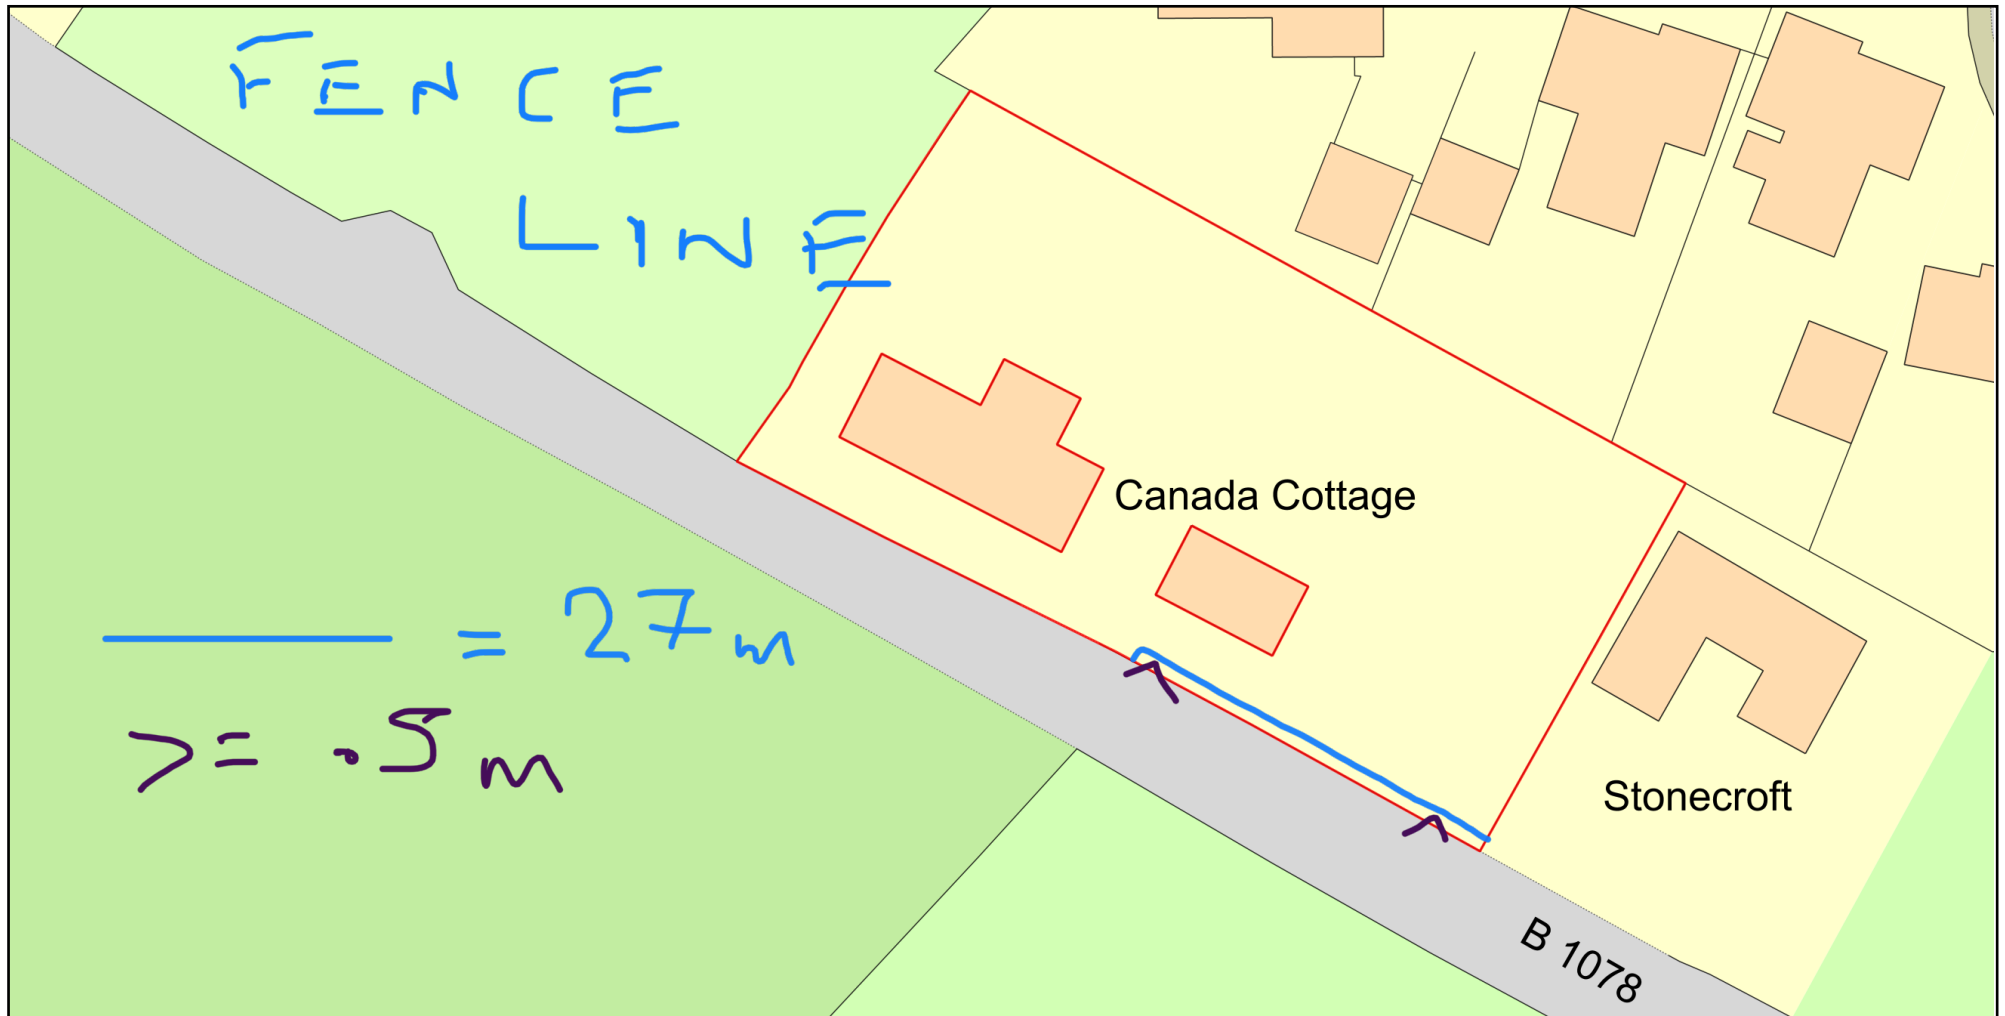

D.C./22/01435

Plan Produced for: Canada Cottage Fence change

Date Produced: 17 Mar 2022

Plan Reference Number: TQRQM22076160731228

Scale: 1:500 @ A4

© Crown copyright and database rights 2021 OS 100042766