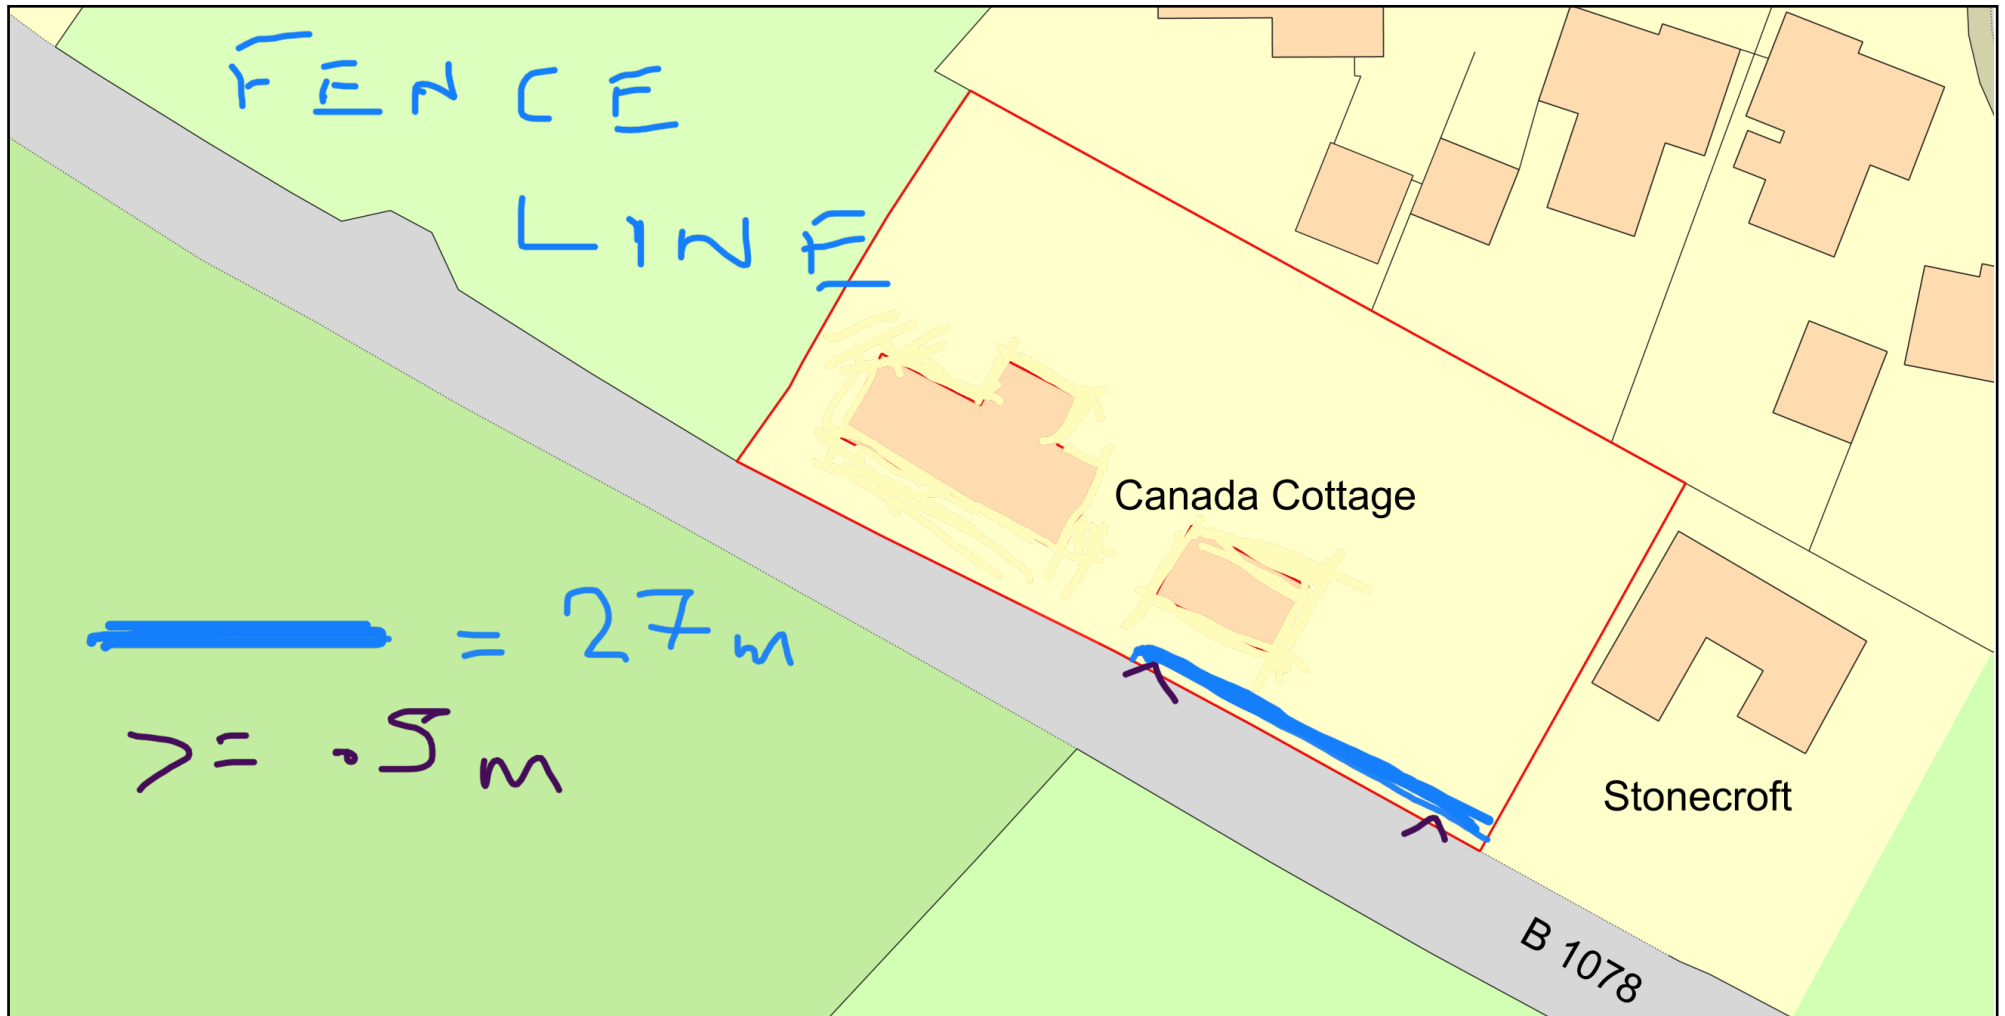

D.C./22/01435

Plan Produced for: Canada Cottage Fence change

Date Produced: 17 Mar 2022

Plan Reference Number: TQRQM22076160731228

Scale: 1:500 @ A4

© Crown copyright and database rights 2021 OS 100042766