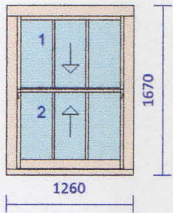

| Item | Qty | Description |
|------|-------|---|
| 1 | 6 No. | Lounge 1, Lounge 2, Dining Room, Main Bed 1, Main Bed 2, Bed 2 Box Sash Window (SI-I44-44) Timber : Grandis Hardwood (FSC Certified) Frame Profile: Historic/Flush Linings Sash Profile: Historic Lambs Tongue (18mm) CE/ WBG: No / No Sash Bar: Solid Sash Bar Finish: Traffic White - RAL 9016 Gasket: White Glazing: 6 No. 4mm Tough / 6 Kry / 4mm Tough-I.0 with a Bronze Historic Aluminium spacer Glazing Method: Putty, White Hardware: Polished Brass # Horns Additional Information 1 Type A 20mm Stops; Sash Eye 2 None Standard Lifts U _w Value: 1.8W/m2K Approx Weight: 104 kg |

| | | |
|---|--------|--|
| 2 | 18 No. | PSE + I Round Softwood (FSC) supplied in 2.5m lengths Colour: White - RAL 9016 Width (mm): 120mm Thickness(mm): 20mm I No. PSE Profile Setup |
|---|--------|--|

| | | |
|---|---------|---|
| 3 | 45.00 m | T1040 18x70mm Architrave Softwood (FSC) Supplied in 2.5m lengths Colour: White - RAL 9016 |
|---|---------|---|

| | | |
|---|--------|--|
| 4 | 7.50 m | T2025 25x145mm Windowboard MDF (FSC) Supplied in 2.5m lengths Colour: White - RAL 9016 |
|---|--------|--|