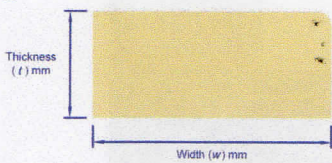

| Item | Qty | Description |
|------|-------|---|
| 1 | 6 No. | Lounge 1, Lounge 2, Dining Room, Main Bed 1, Main Bed 2, Bed 2 Box Sash Window (SI-I44-44) Timber : Grandis Hardwood (FSC Certified) Frame Profile: Historic/Flush Linings Sash Profile: Historic Lambs Tongue (18mm) CE/ WBG: No / No Sash Bar: Solid Sash Bar Finish: Traffic White - RAL 9016 Gasket: White Glazing: 6 No. 4mm Tough / 6 Kry / 4mm Tough-I.0 with a Bronze Historic Aluminium spacer Glazing Method: Putty, White Hardware: Polished Brass # Horns Additional Information 1 Type A 20mm Stops; Sash Eye 2 None Standard Lifts U _w Value: 1.8W/m2K Approx Weight: 104 kg |

| | | |
|---|--------|--|
| 2 | 18 No. | PSE + I Round Softwood (FSC) supplied in 2.5m lengths Colour: White - RAL 9016 Width (mm): 120mm Thickness(mm): 20mm I No. PSE Profile Setup |
|---|--------|--|

| | | |
|---|---------|---|
| 3 | 45.00 m | T1040 18x70mm Architrave Softwood (FSC) Supplied in 2.5m lengths Colour: White - RAL 9016 |
|---|---------|---|

| | | |
|---|--------|--|
| 4 | 7.50 m | T2025 25x145mm Windowboard MDF (FSC) Supplied in 2.5m lengths Colour: White - RAL 9016 |
|---|--------|--|