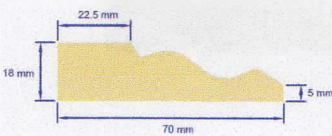

| Item | Qty | Description |
|------|-------|---|
| 1 | 6 No. | Lounge 1, Lounge 2, Dining Room, Main Bed 1, Main Bed 2, Bed 2 Box Sash Window (SI-I44-44) Timber : Grandis Hardwood (FSC Certified) Frame Profile: Historic/Flush Linings Sash Profile: Historic Lambs Tongue (18mm) CE/ WBG: No / No Sash Bar: Solid Sash Bar Finish: Traffic White - RAL 9016 Gasket: White Glazing: 6 No. 4mm Tough / 6 Kry / 4mm Tough-I.0 with a Bronze Historic Aluminium spacer Glazing Method: Putty, White Hardware: Polished Brass # Horns Additional Information 1 Type A 20mm Stops; Sash Eye 2 None Standard Lifts U _w Value: 1.8W/m2K Approx Weight: 104 kg |

| | | |
|---|--------|--|
| 2 | 18 No. | PSE + I Round Softwood (FSC) supplied in 2.5m lengths Colour: White - RAL 9016 Width (mm): 120mm Thickness(mm): 20mm I No. PSE Profile Setup |
|---|--------|--|

| | | |
|---|---------|---|
| 3 | 45.00 m | T1040 18x70mm Architrave Softwood (FSC) Supplied in 2.5m lengths Colour: White - RAL 9016 |
|---|---------|---|

| | | |
|---|--------|--|
| 4 | 7.50 m | T2025 25x145mm Windowboard MDF (FSC) Supplied in 2.5m lengths Colour: White - RAL 9016 |
|---|--------|--|