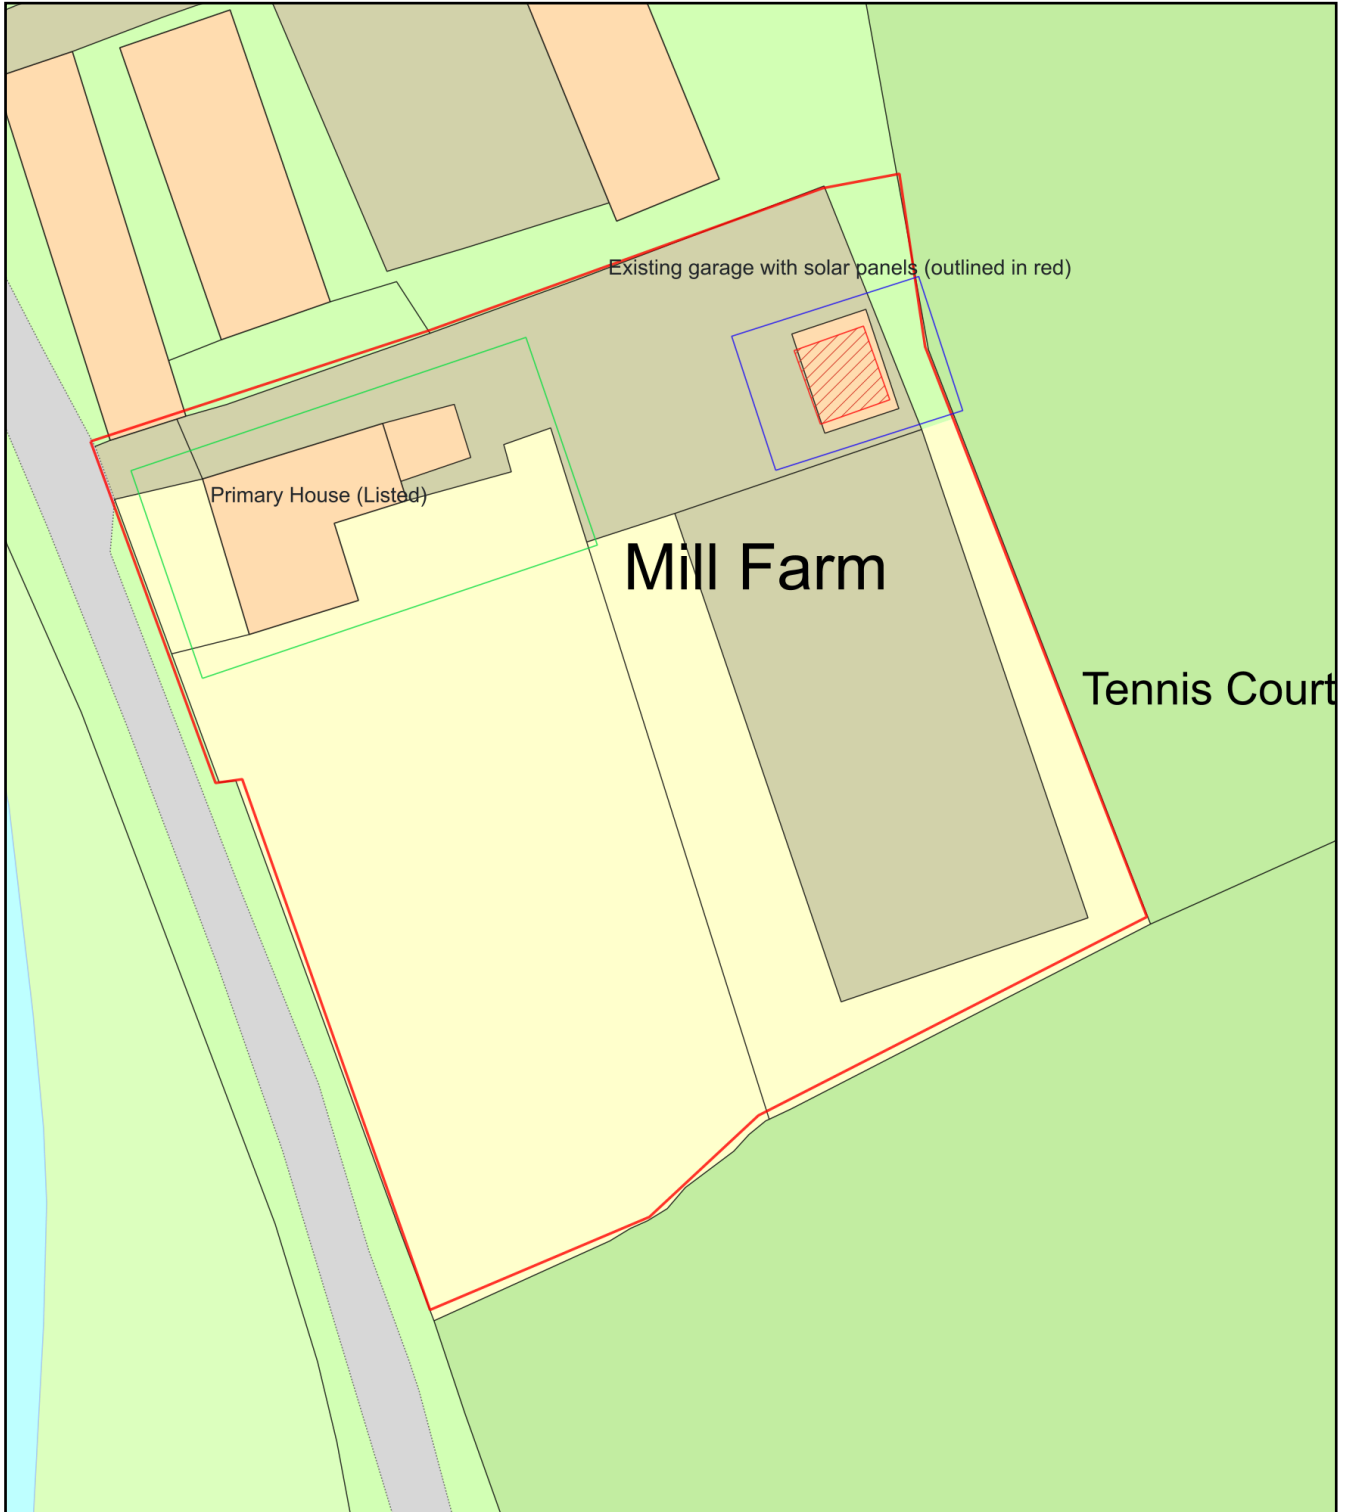

# Site Layout Plan

Plan Produced for: Ian Brown

Date Produced: 13 Feb 2022

Plan Reference Number: TQRQM22044111557709

Scale: 1:500 @ A4