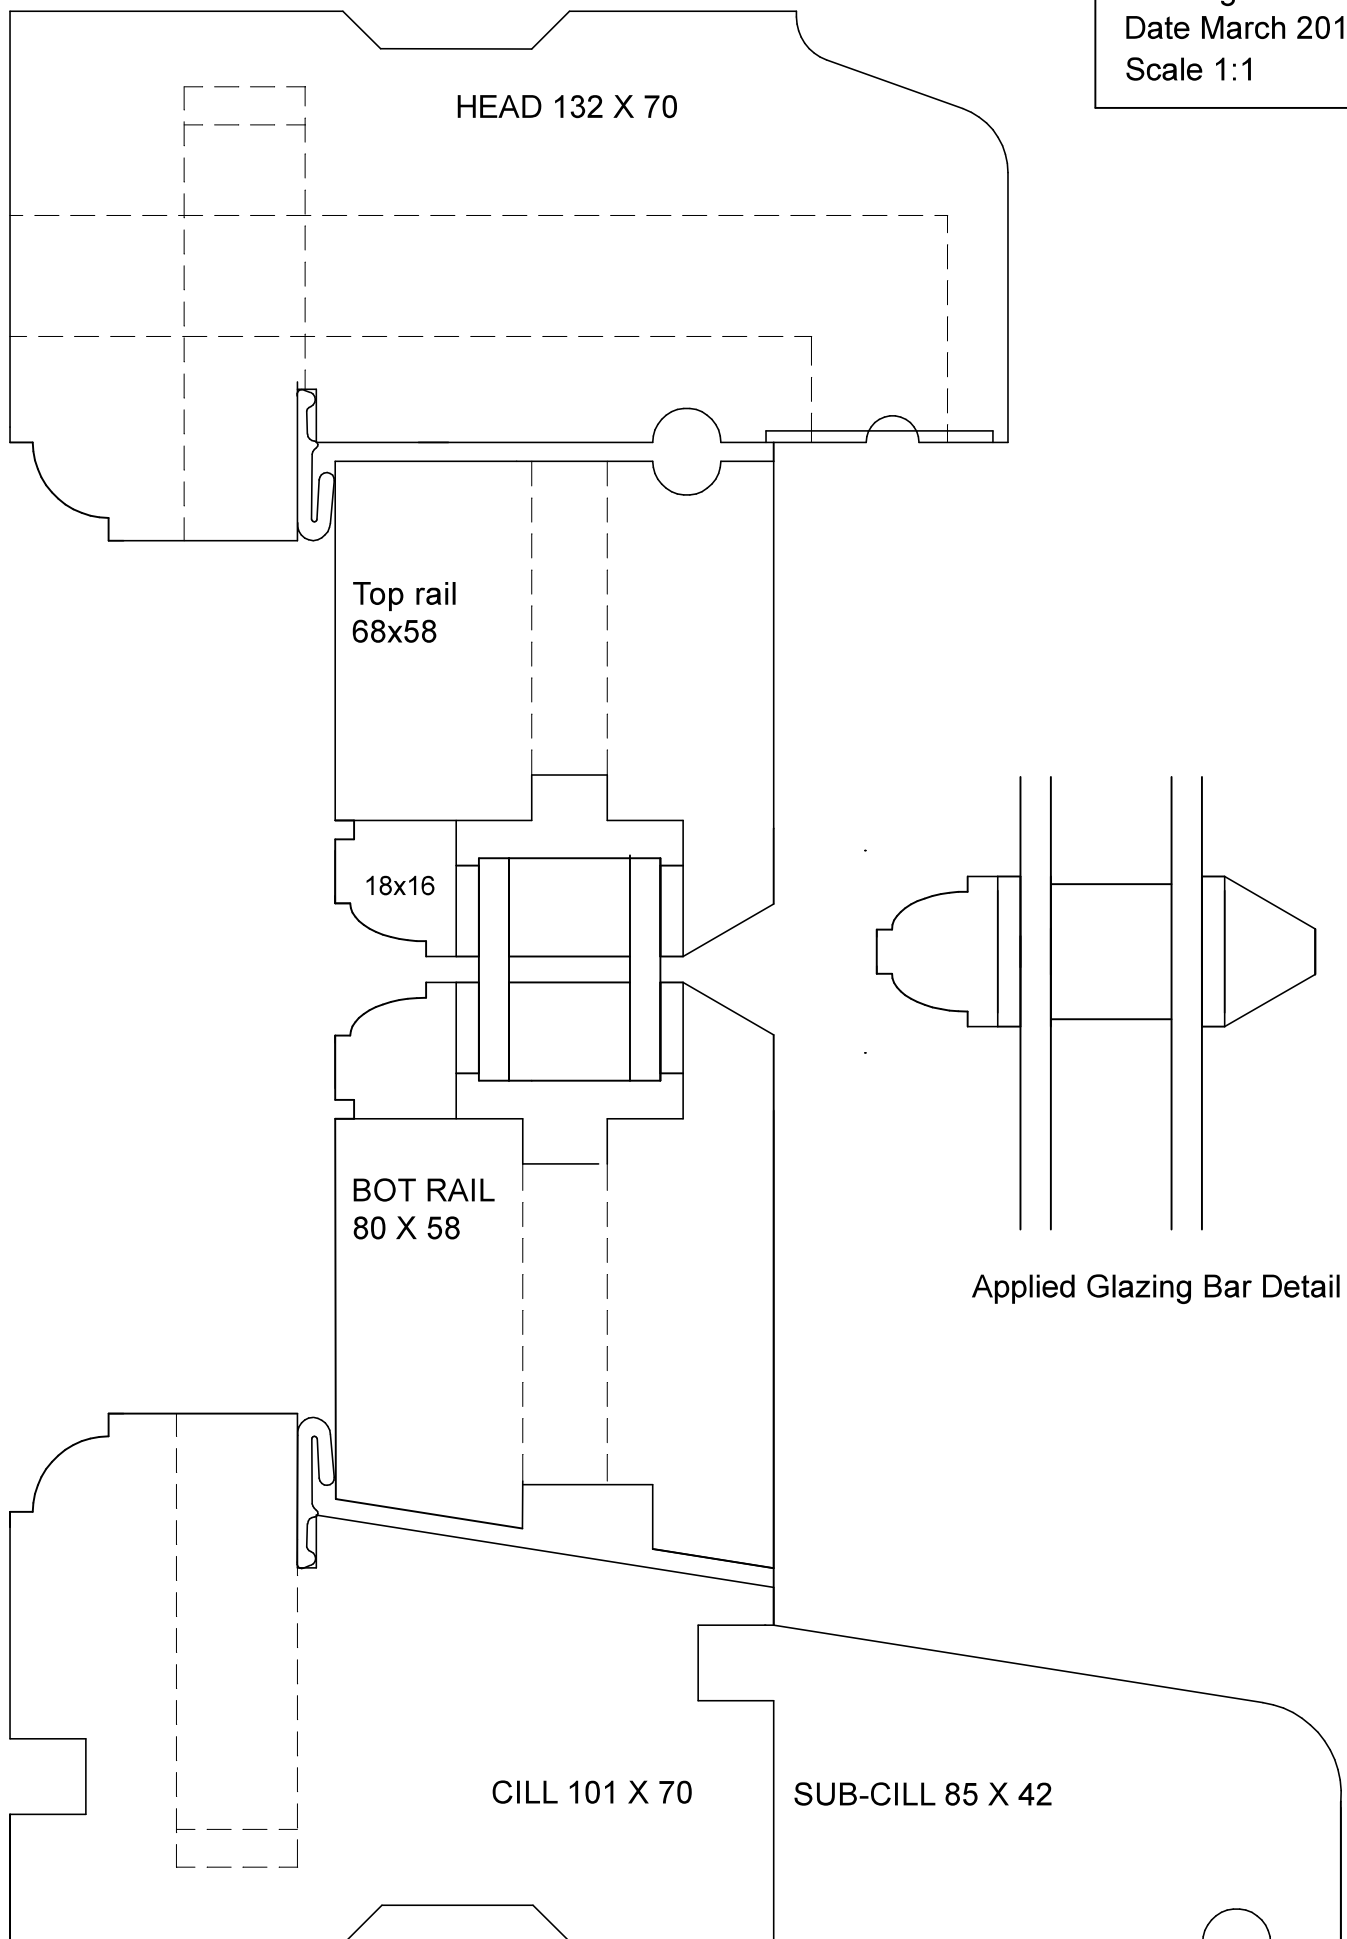

Drawing No. 472-17-2
Date March 2017
Scale 1:1

Tel. 01362680089

enquiries@idealjoineryandkitchens.co.uk

Ideal Joinery & Kitchens

Ovolo Section Flush Casement Window- Jamb, Mullion, Casement
Stiles.