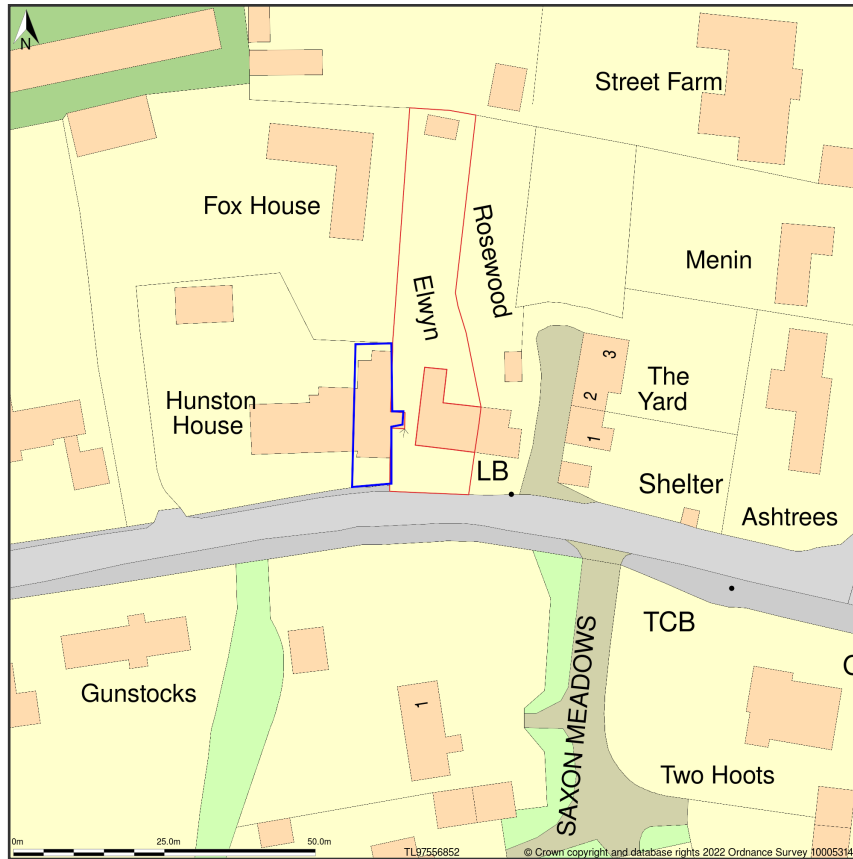

Ellwyn, 5, The Street, Hunston, Suffolk, IP31 3EL

Location Plan shows area bounded by: 597479.78, 268450.44 597621.2, 268591.87 (at a scale of 1:1250), OSGridRef: TL9756852. The representation of a road, track or path is no evidence of a right of way. The representation of features as lines is no evidence of a property boundary.

Produced on 22nd Mar 2022 from the Ordnance Survey National Geographic Database and incorporating surveyed revision available at this date. Reproduction in whole or part is prohibited without the prior permission of Ordnance Survey. © Crown copyright 2022. Supplied by <https://www.buyaplan.co.uk> digital mapping a licensed Ordnance Survey partner (100053143). Unique plan reference: #00718391-897020