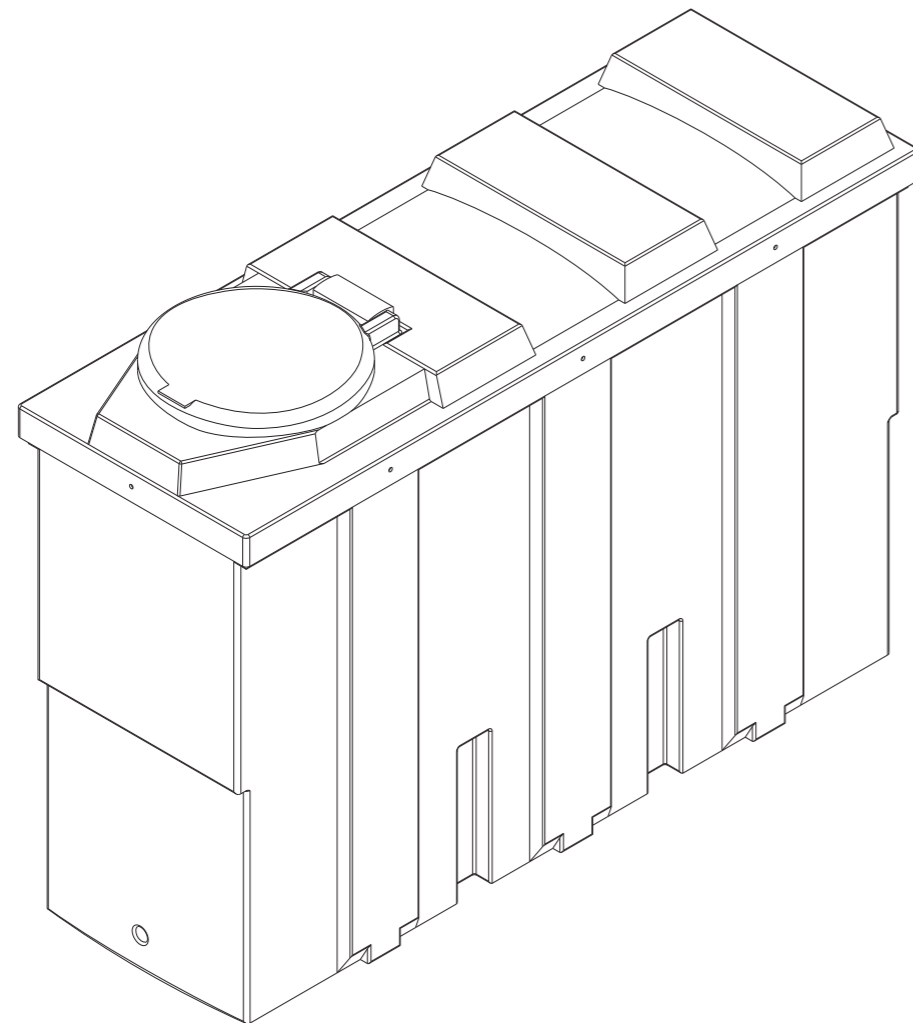

# SL1000B

SL1000B	No. 1 of 1	3rd Angle Orthographic	scale: <b>1:15</b>	Design by Inky Design www.inky-design.co.uk
<b>DESO</b> ENGINEERING Telephone - 01984 632026		drawn by: Jonathan Taphouse (BEng)		
		date: 28 - 05 - 2010	ISO	