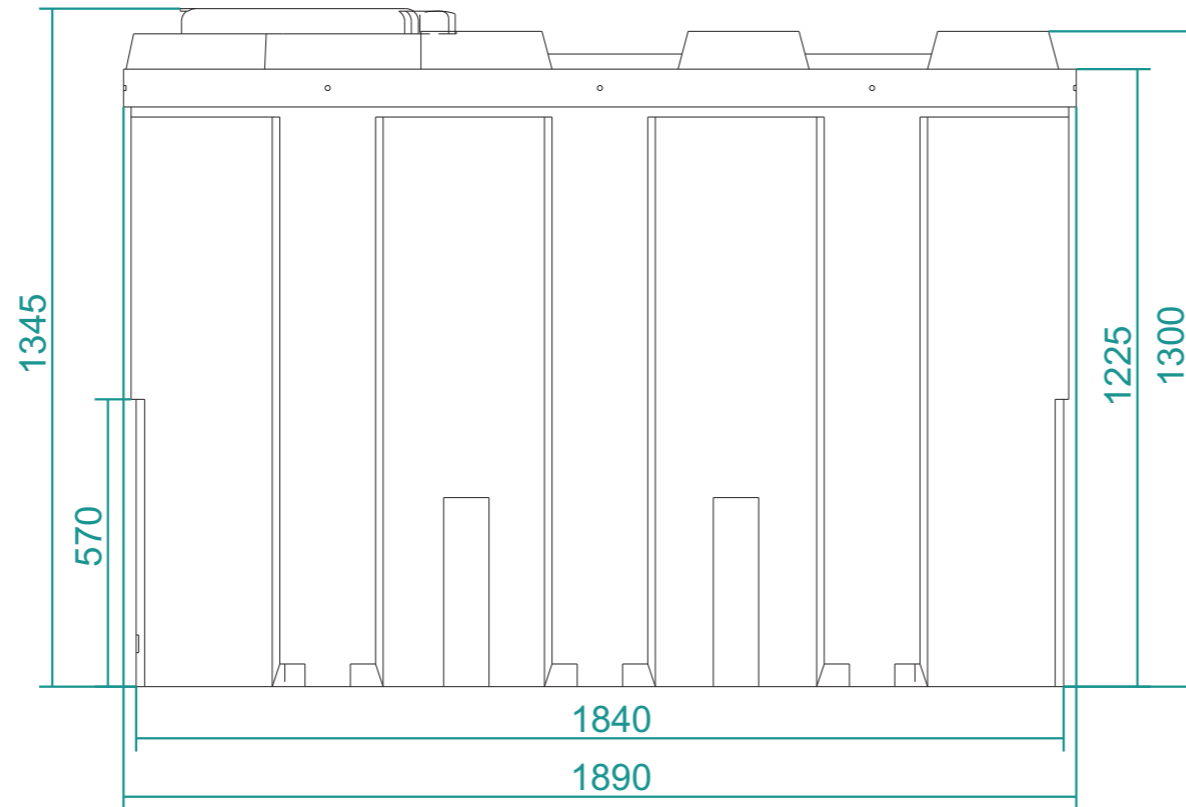

# SL1000B

SL1000B	No. 1 of 1	3rd Angle Orthographic	scale: <b>1:15</b>	Design by Inky Design www.inky-design.co.uk
<b>DESO</b> ENGINEERING Telephone - 01984 632026		drawn by: Jonathan Taphouse (BEng)		
		date: 28 - 05 - 2010	ISO	