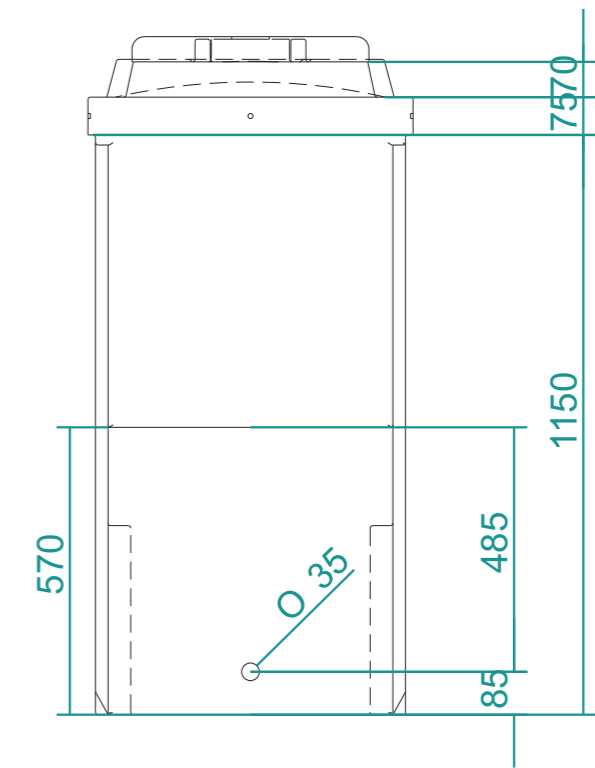

# SL1000B

SL1000B	No. 1 of 1	3rd Angle Orthographic	scale: <b>1:15</b>	Design by Inky Design www.inky-design.co.uk
<b>DESO</b> ENGINEERING Telephone - 01984 632026		drawn by: Jonathan Taphouse (BEng)		
		date: 28 - 05 - 2010	ISO	