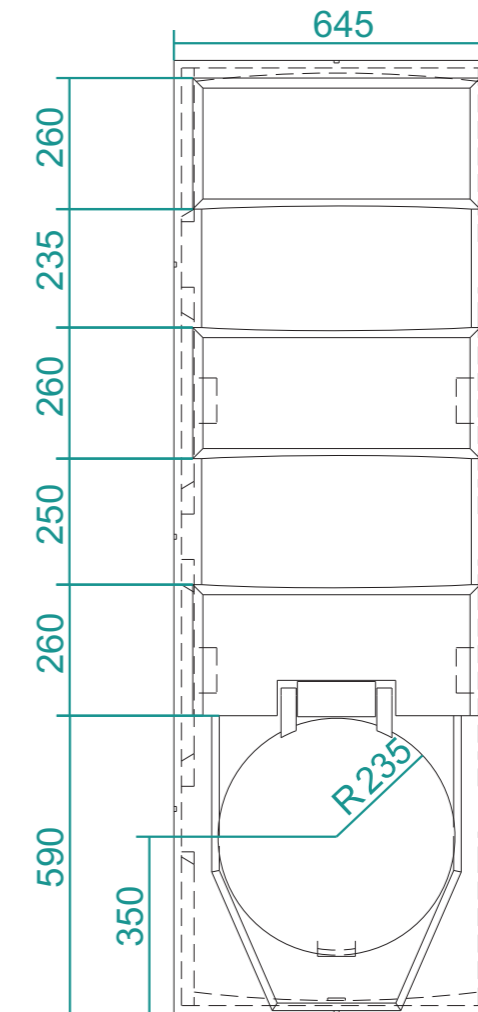

# SL1000B

SL1000B	No. 1 of 1	3rd Angle Orthographic	scale: <b>1:15</b>	Design by Inky Design www.inky-design.co.uk
<b>DESO</b> ENGINEERING Telephone - 01984 632026		drawn by: Jonathan Taphouse (BEng)		
		date: 28 - 05 - 2010	ISO	