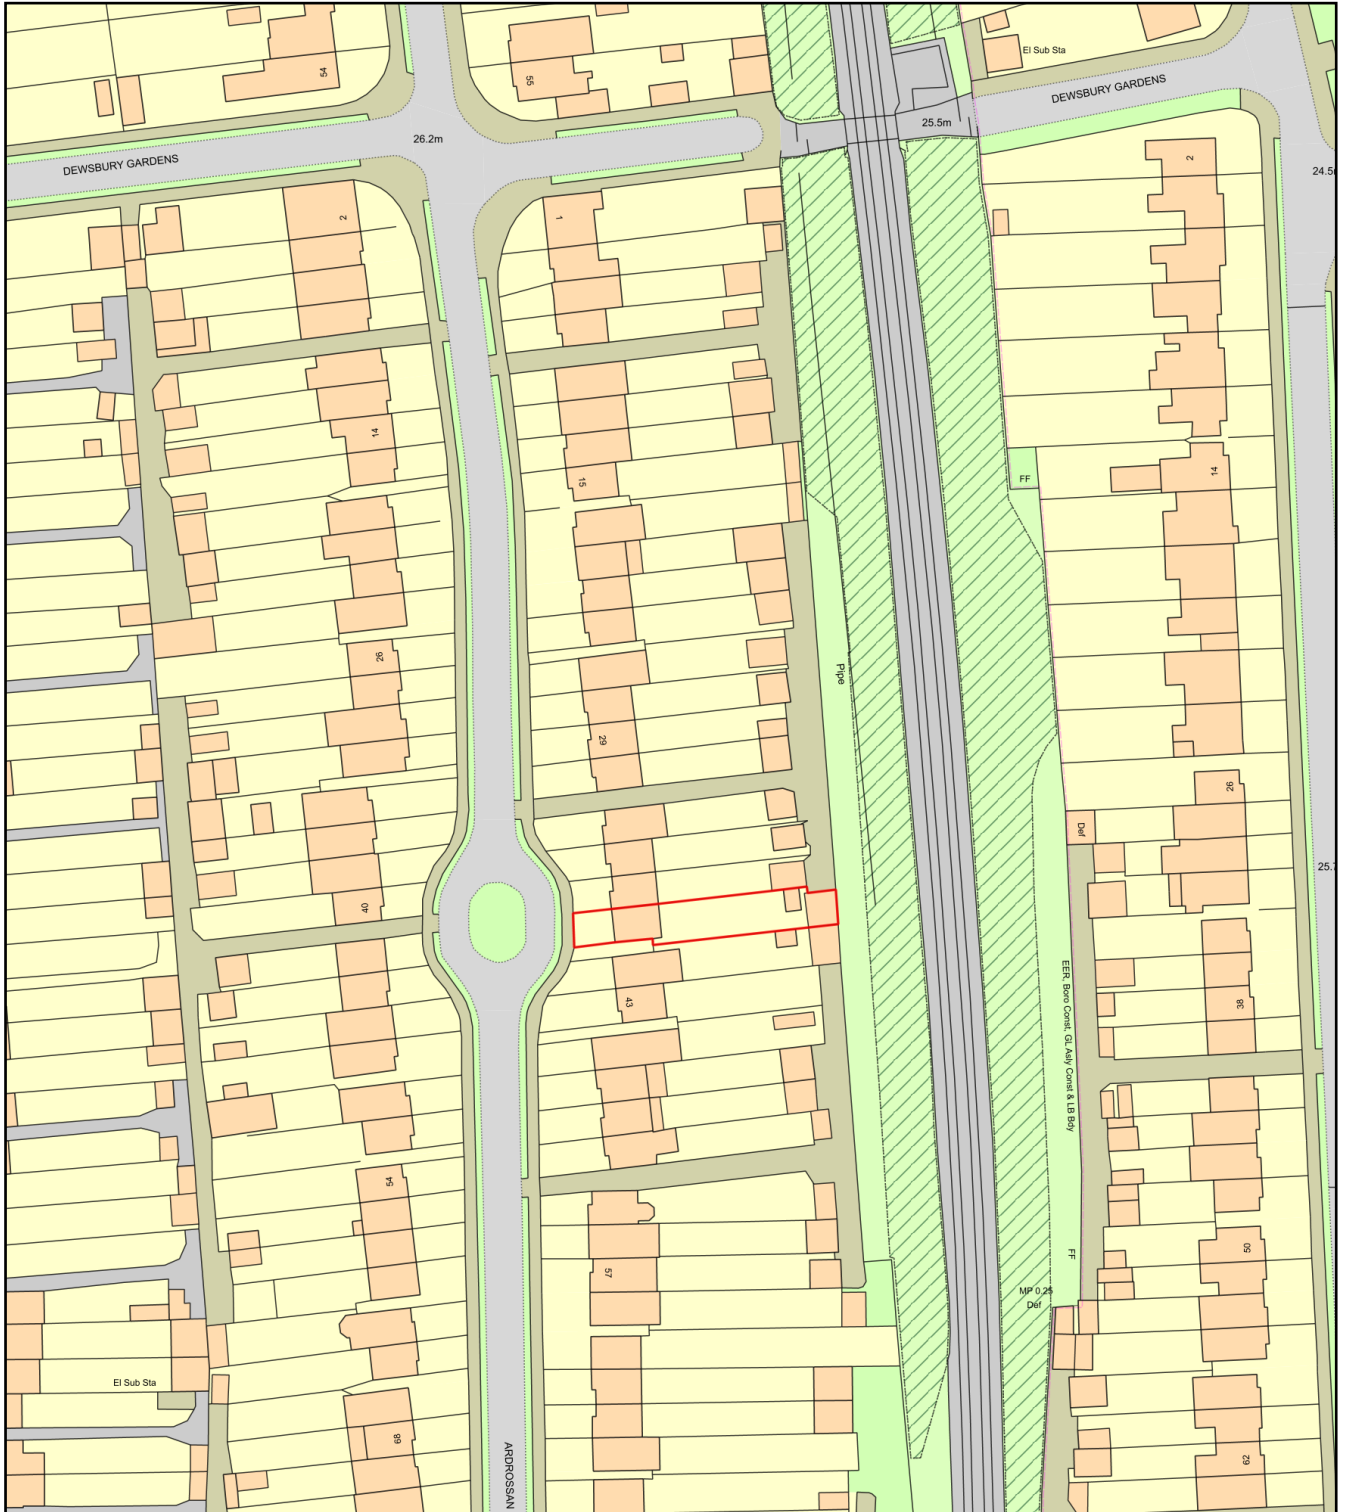

# 39 Ardrossan Gdns, KT4 7AU

Plan Produced for: The Thames Studio

Date Produced: 15 Mar 2022

Plan Reference Number: TQRQM22074091835261

Scale: 1:1250 @ A4