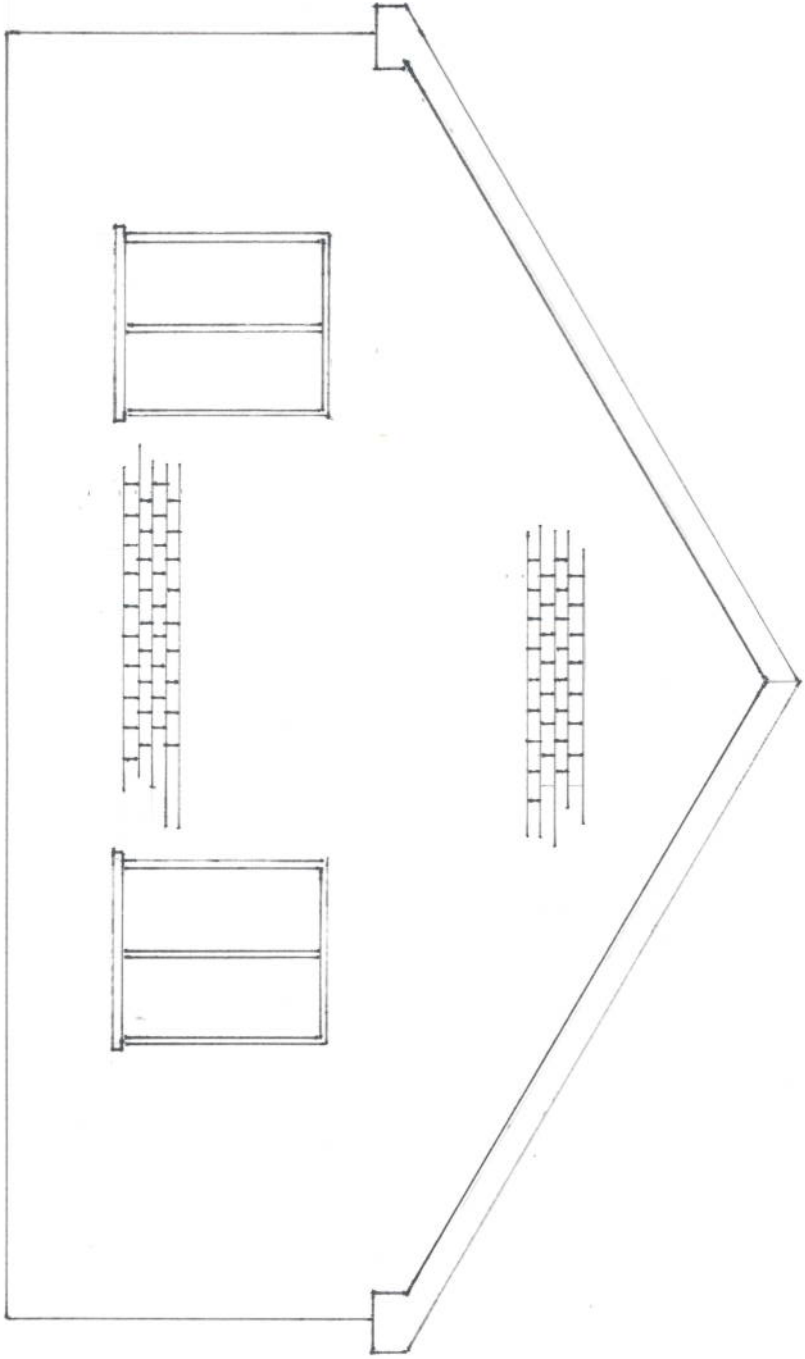

GROUND PLAN OF PROPOSED BUNGALOW  
PLOT 2 SUMMERFIELD VIEW

SCALE 1-50

8.550 M

8.550 M

16M.

16m

WEST ELEVATION - PLOT 2  
SUMMERFIELD VIEW

**Summerfield View, Newbridge-On-Wye, Llandrindod Wells, LD1  
6LS**