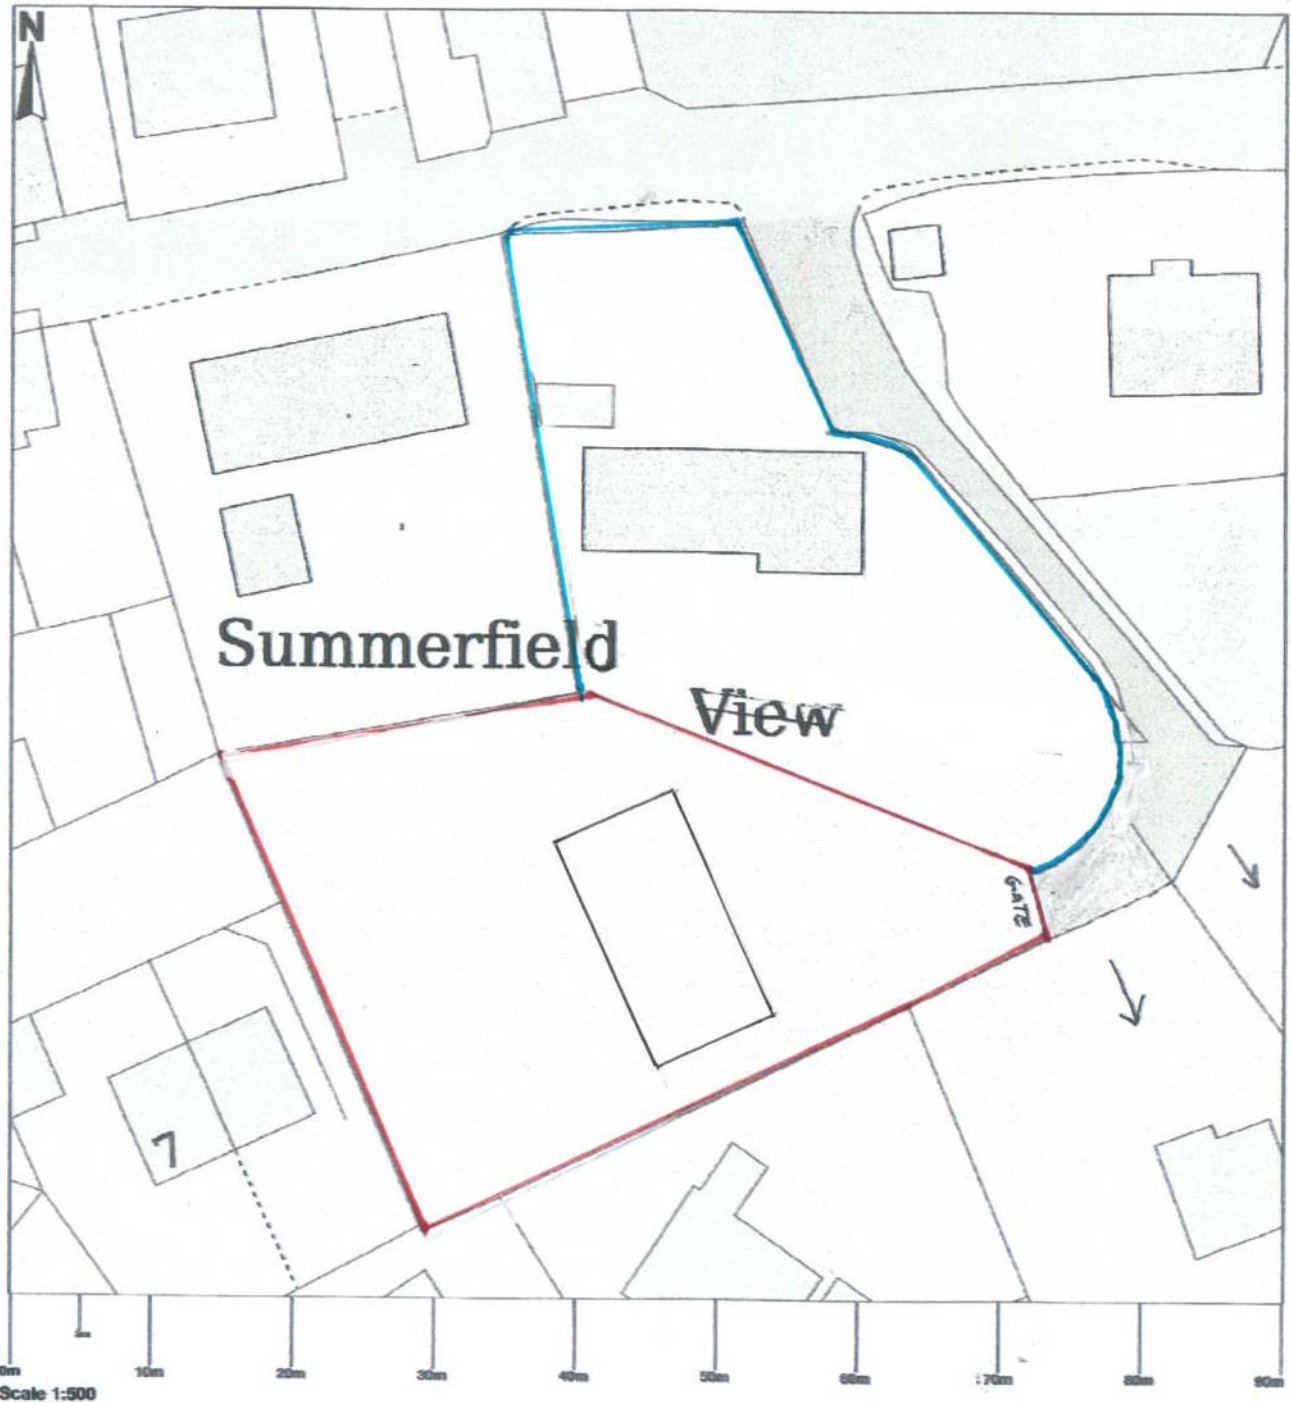

GROUND PLAN OF PROPOSED BUNGALOW  
PLOT 2 SUMMERFIELD VIEW

SCALE 1-50

8.550 M

8.550 M

16M.

16m

WEST ELEVATION - PLOT 2  
SUMMERFIELD VIEW

**Summerfield View, Newbridge-On-Wye, Llandrindod Wells, LD1  
6LS**

## Summerfield View, Newbridge-On-Wye, Llandrindod Wells, LD1 6LS