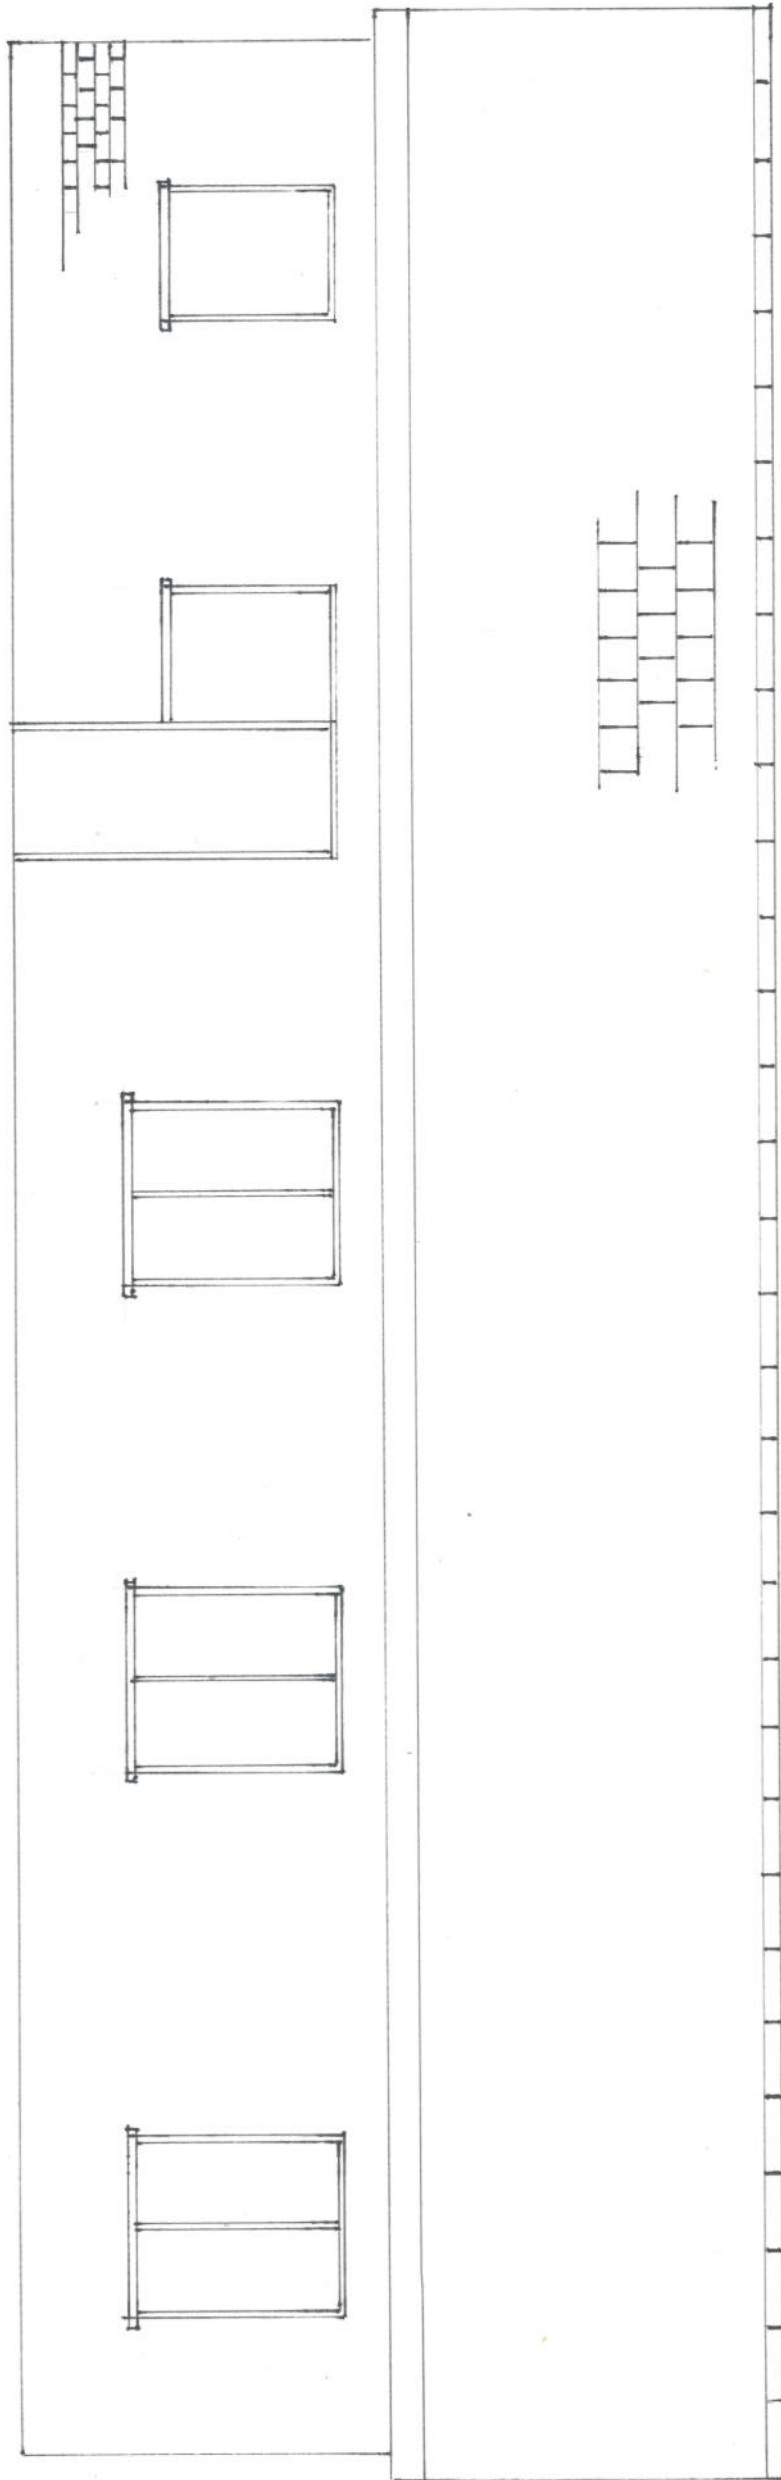

GROUND PLAN OF PROPOSED BUNGALOW  
PLOT 2 SUMMERFIELD VIEW

SCALE 1-50

8.550 M

8.550 M

16M.

16m

WEST ELEVATION - PLOT 2  
SUMMERFIELD VIEW

**Summerfield View, Newbridge-On-Wye, Llandrindod Wells, LD1  
6LS**