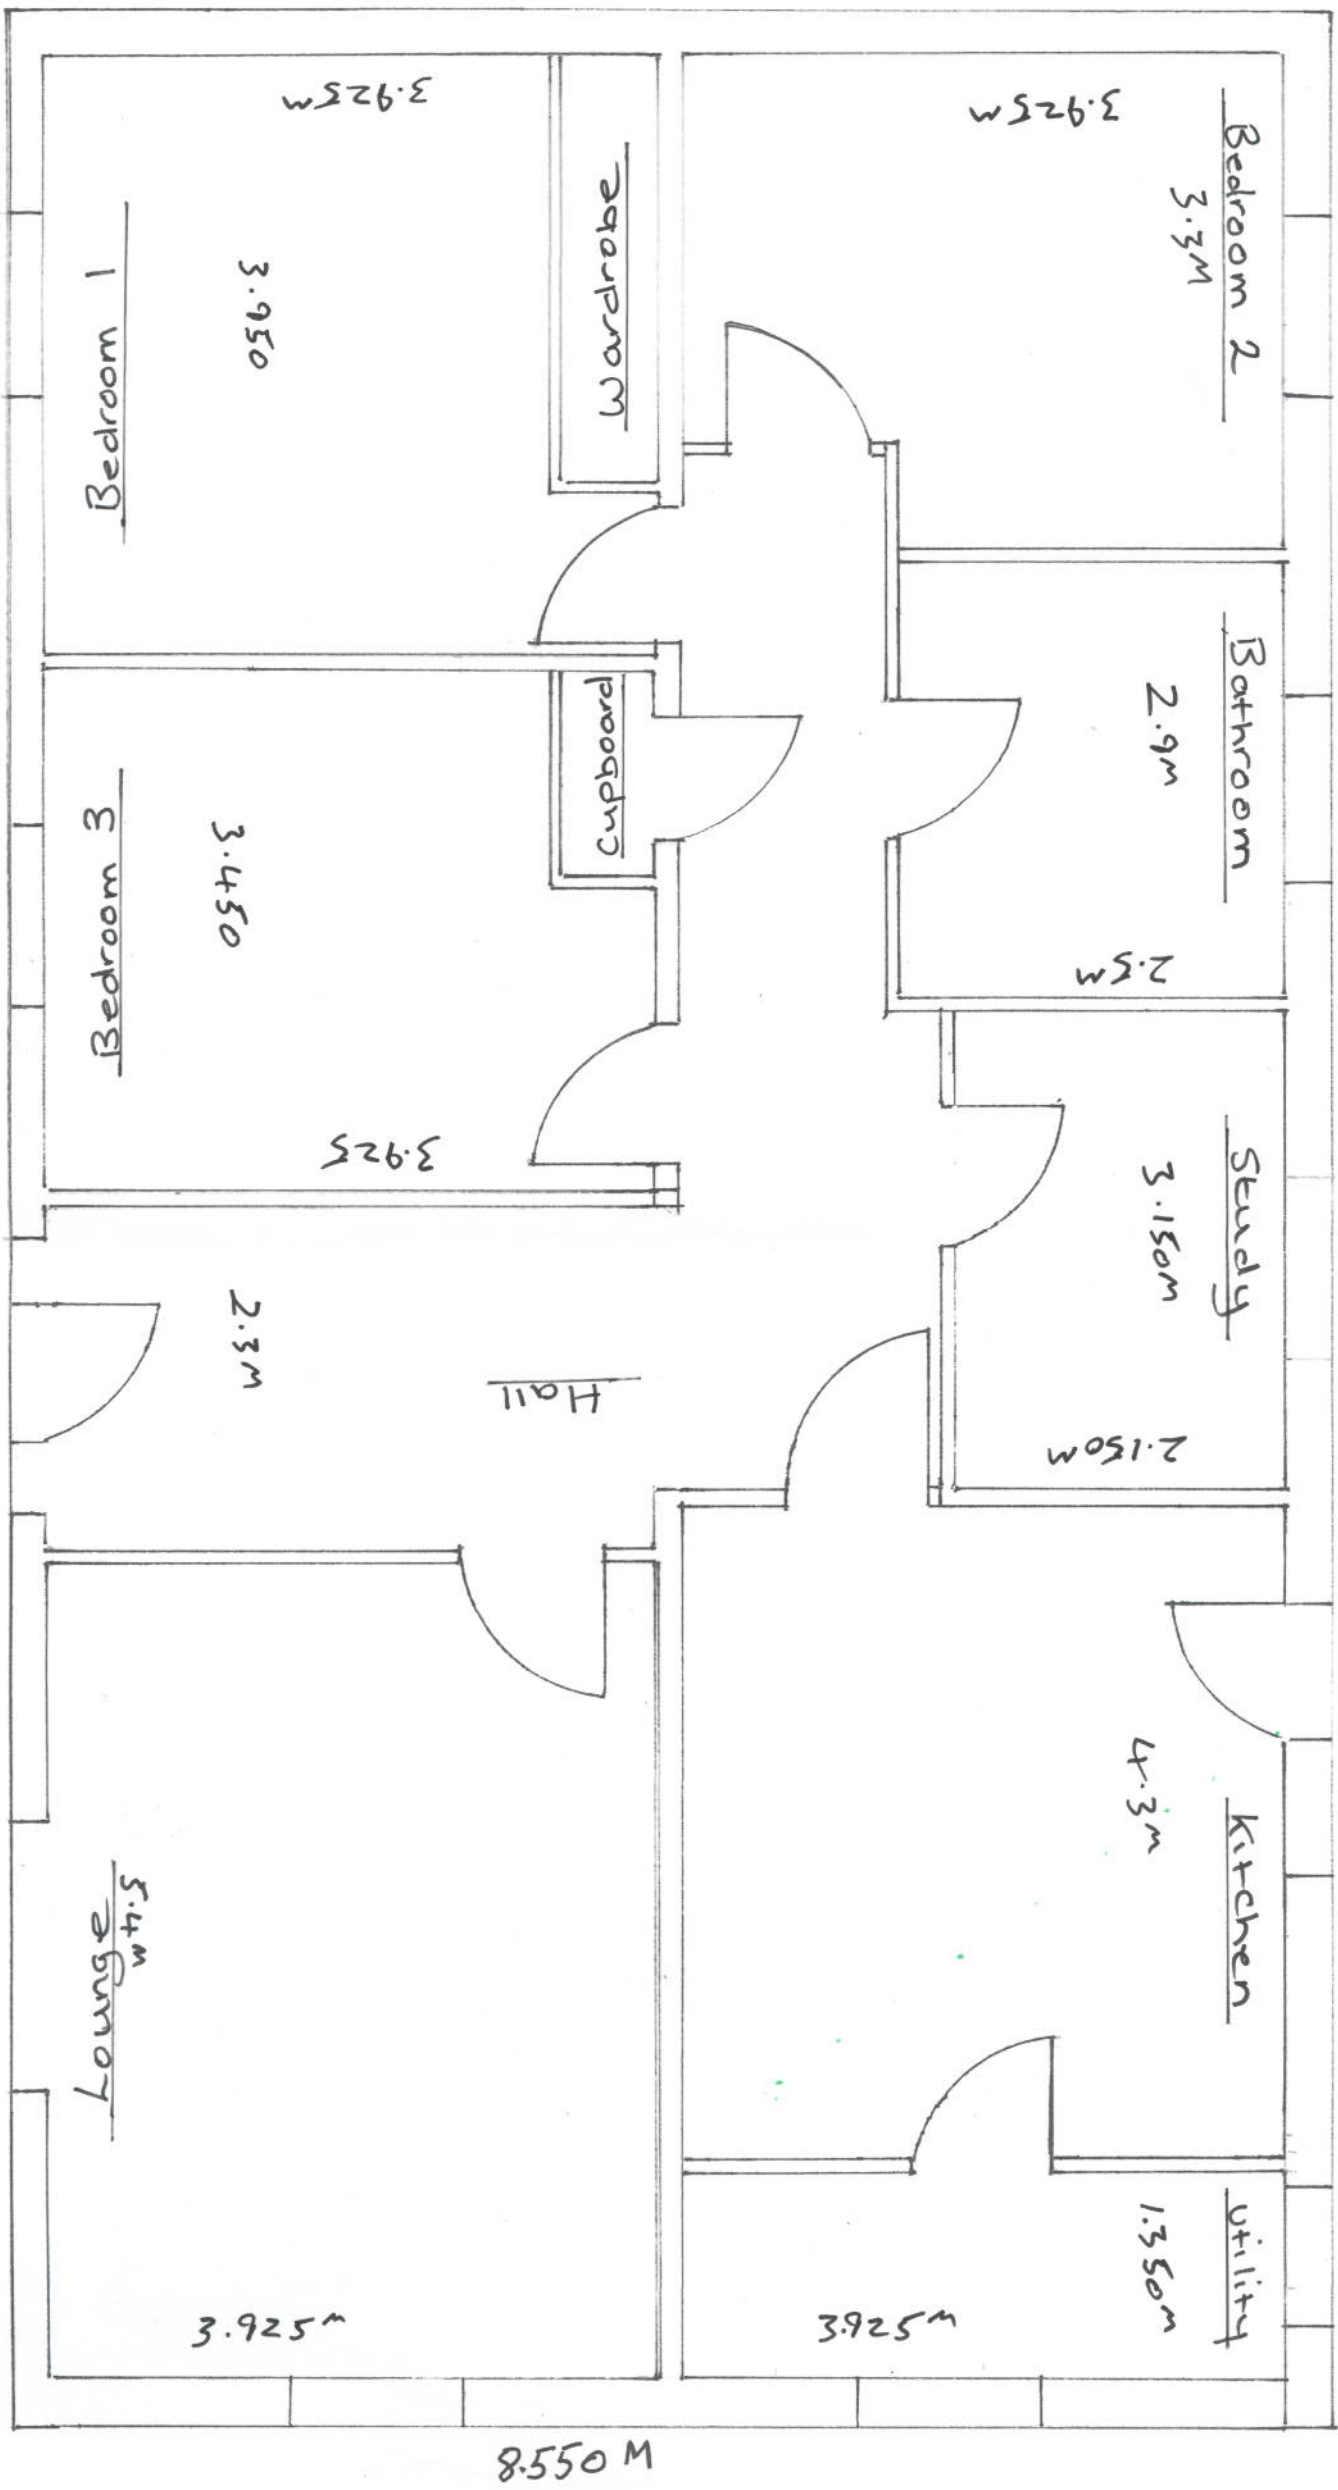

GROUND PLAN OF PROPOSED BUNGALOW  
PLOT 2 SUMMERFIELD VIEW

SCALE 1-50

8.550 M

8.550 M

16M.

16m

WEST ELEVATION - PLOT 2  
SUMMERFIELD VIEW

**Summerfield View, Newbridge-On-Wye, Llandrindod Wells, LD1  
6LS**

## Summerfield View, Newbridge-On-Wye, Llandrindod Wells, LD1 6LS