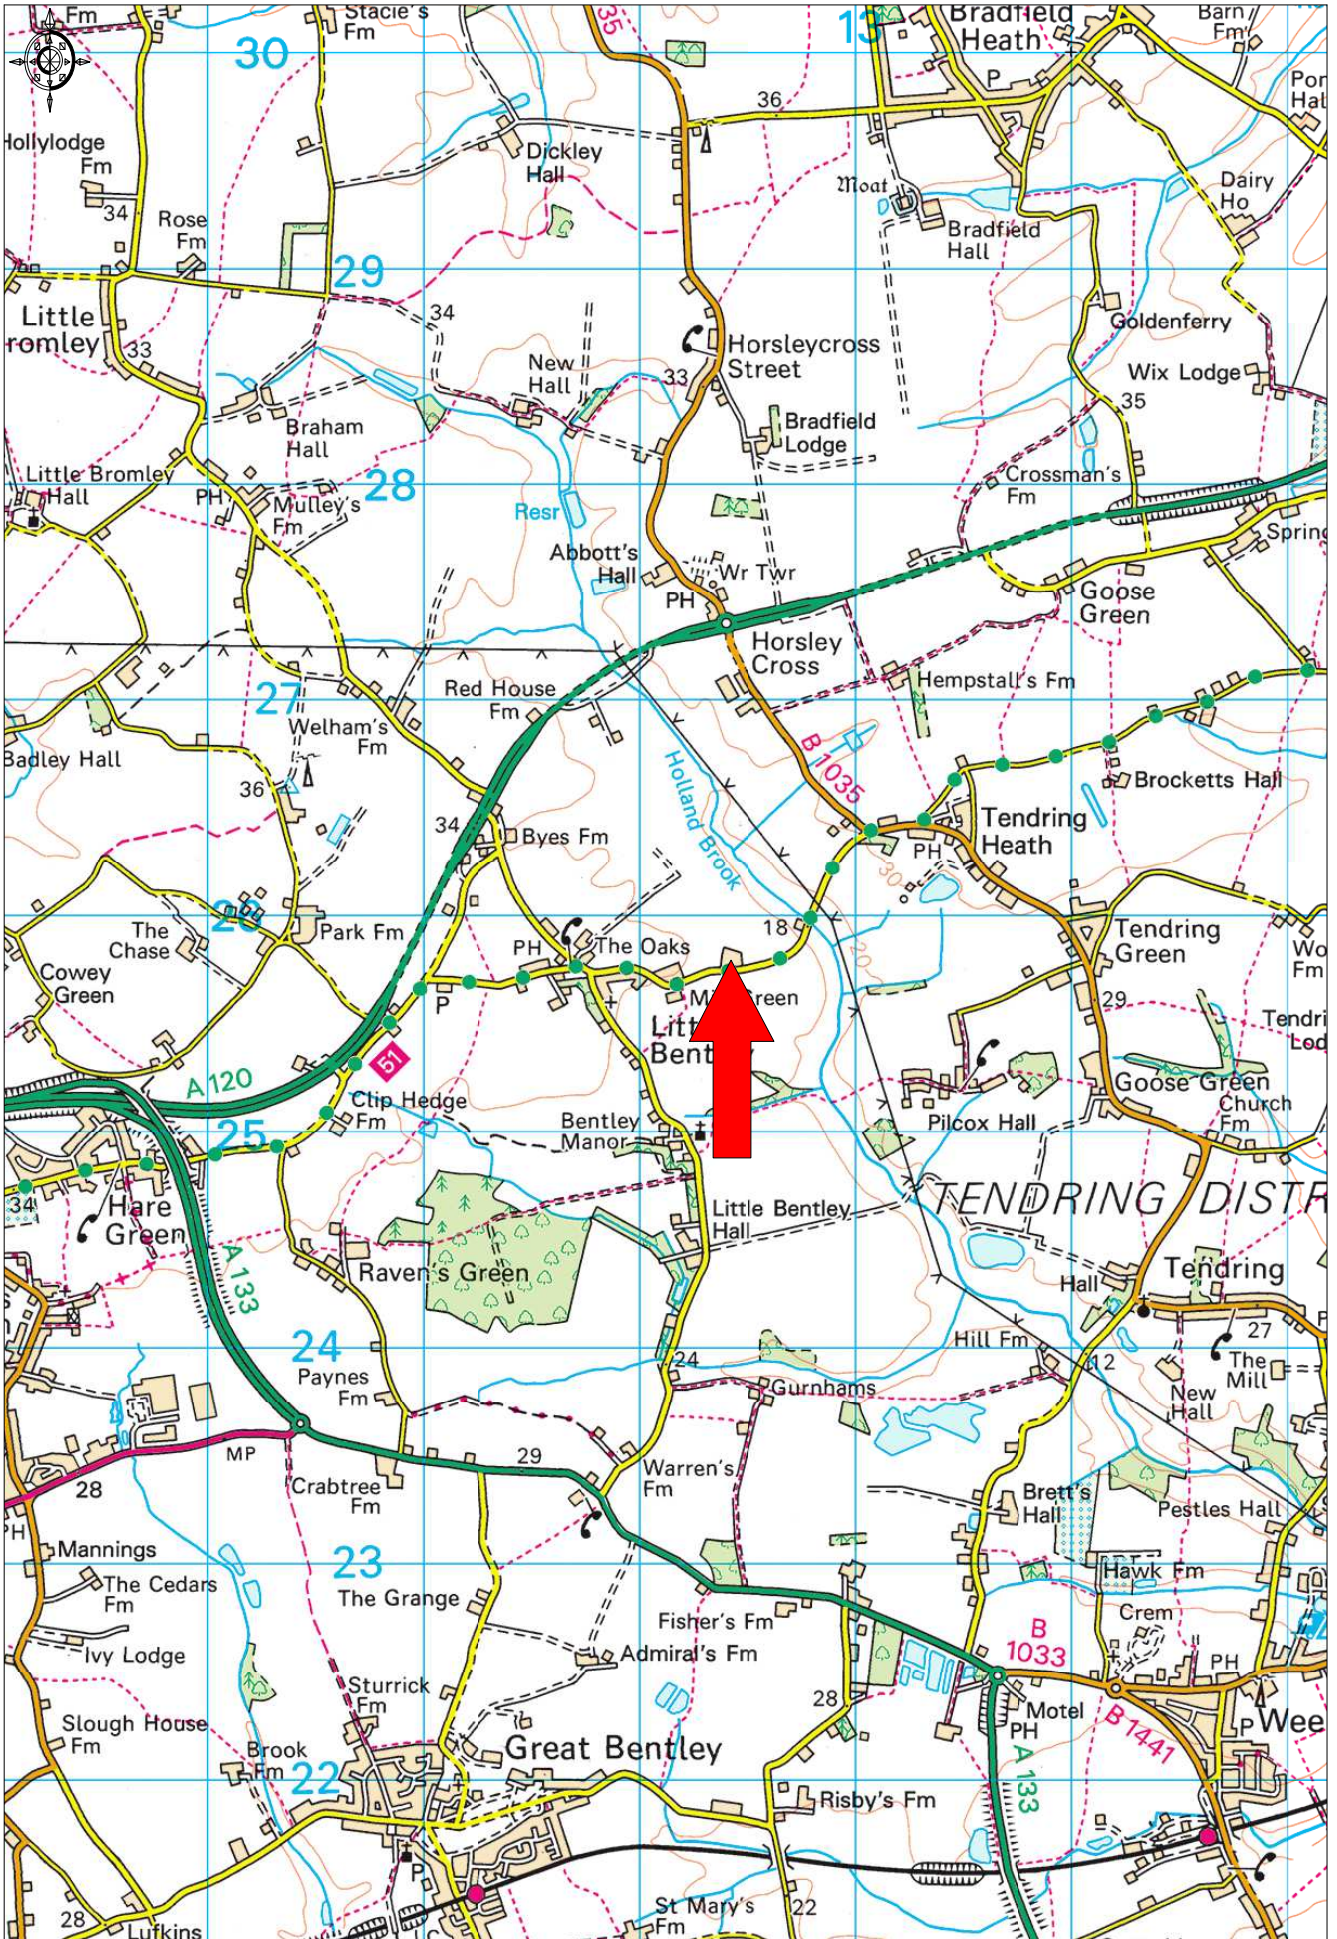

PLN1210 - LOCATION PLAN at Pump Farm, Little Bentley