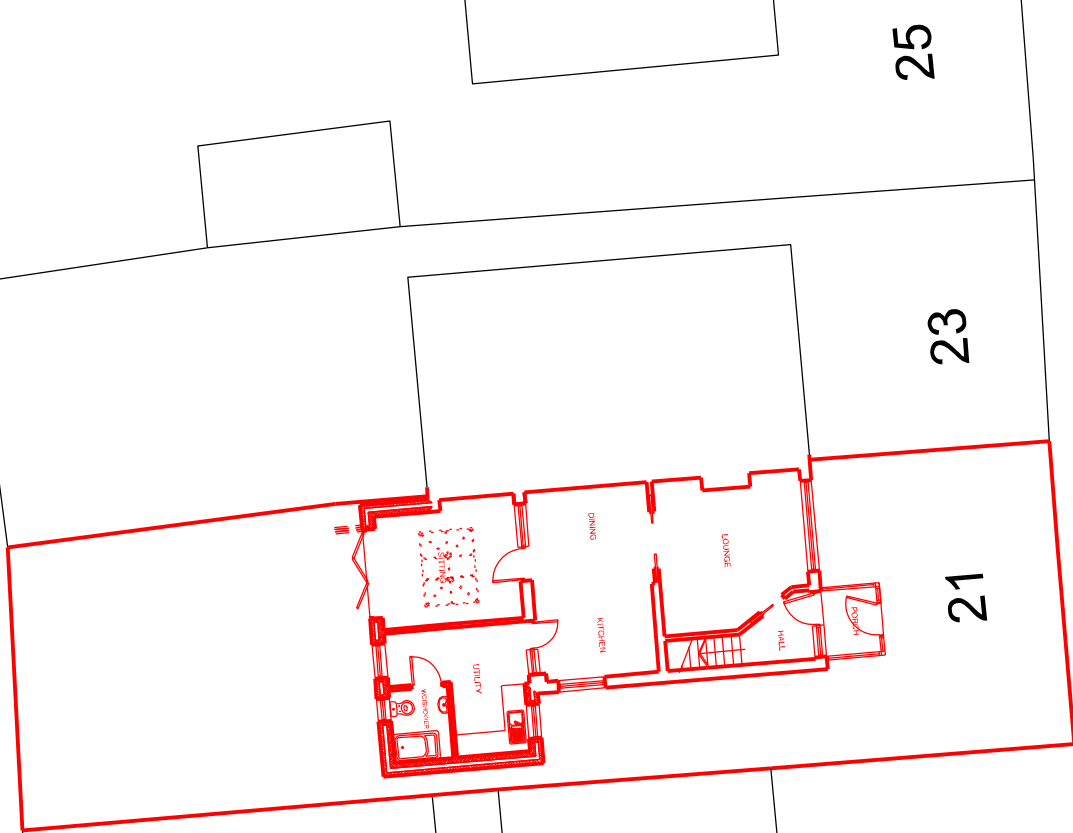

Revision C

21 Moorfield Way Wilberfoss YO415PL

# BLOCK PLAN

SCALE 1:200 @ A4

25

23

21

19

24

MOORFIELD WAY