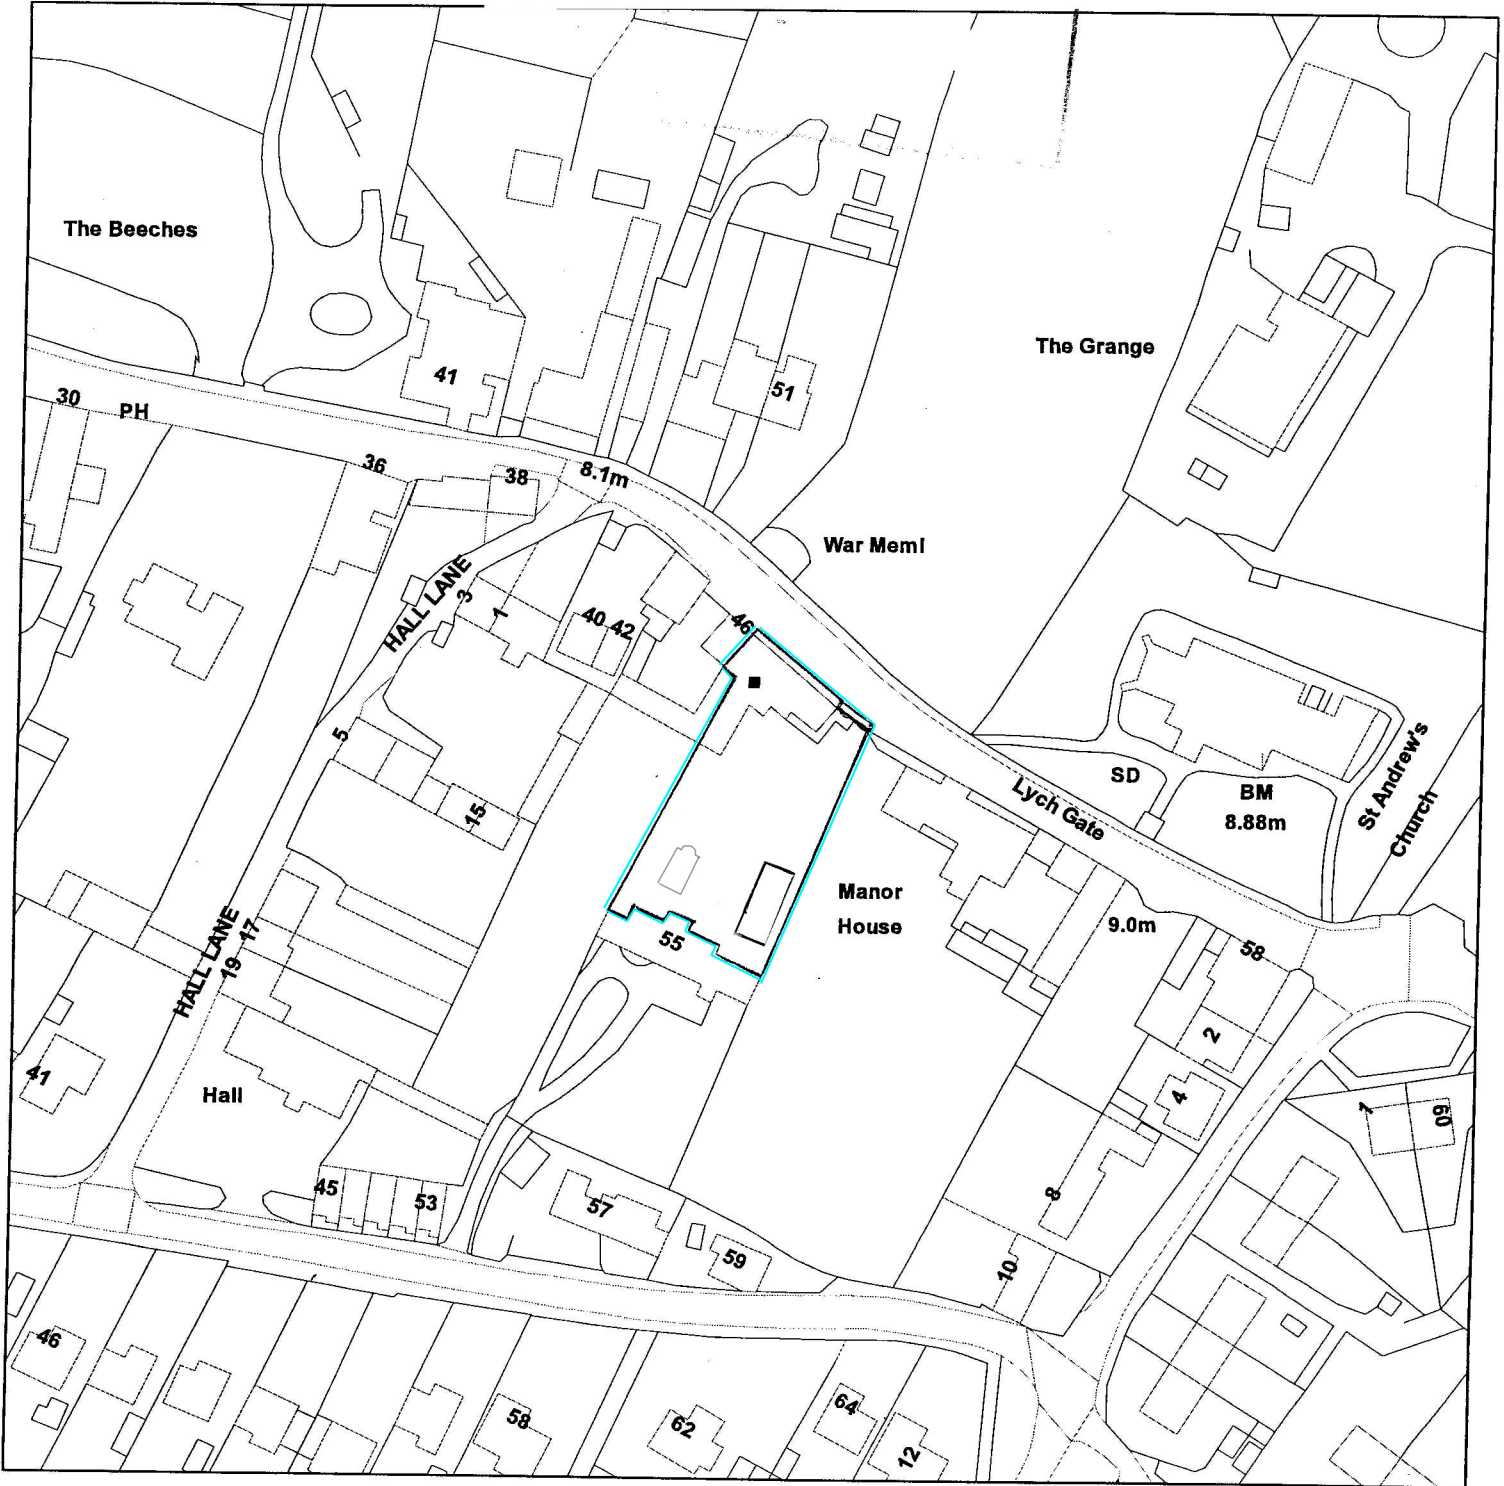

Lyndon Cottage 48 High Street Northwold

Scale:	1:1250
---------------	--------

Borough Council of King's Lynn & West Norfolk
Development Services
SLA Number

Reproduced from the Ordnance Survey map with the permission of the Controller of Her Majesty's Stationery Office © Crown Copyright 2000.