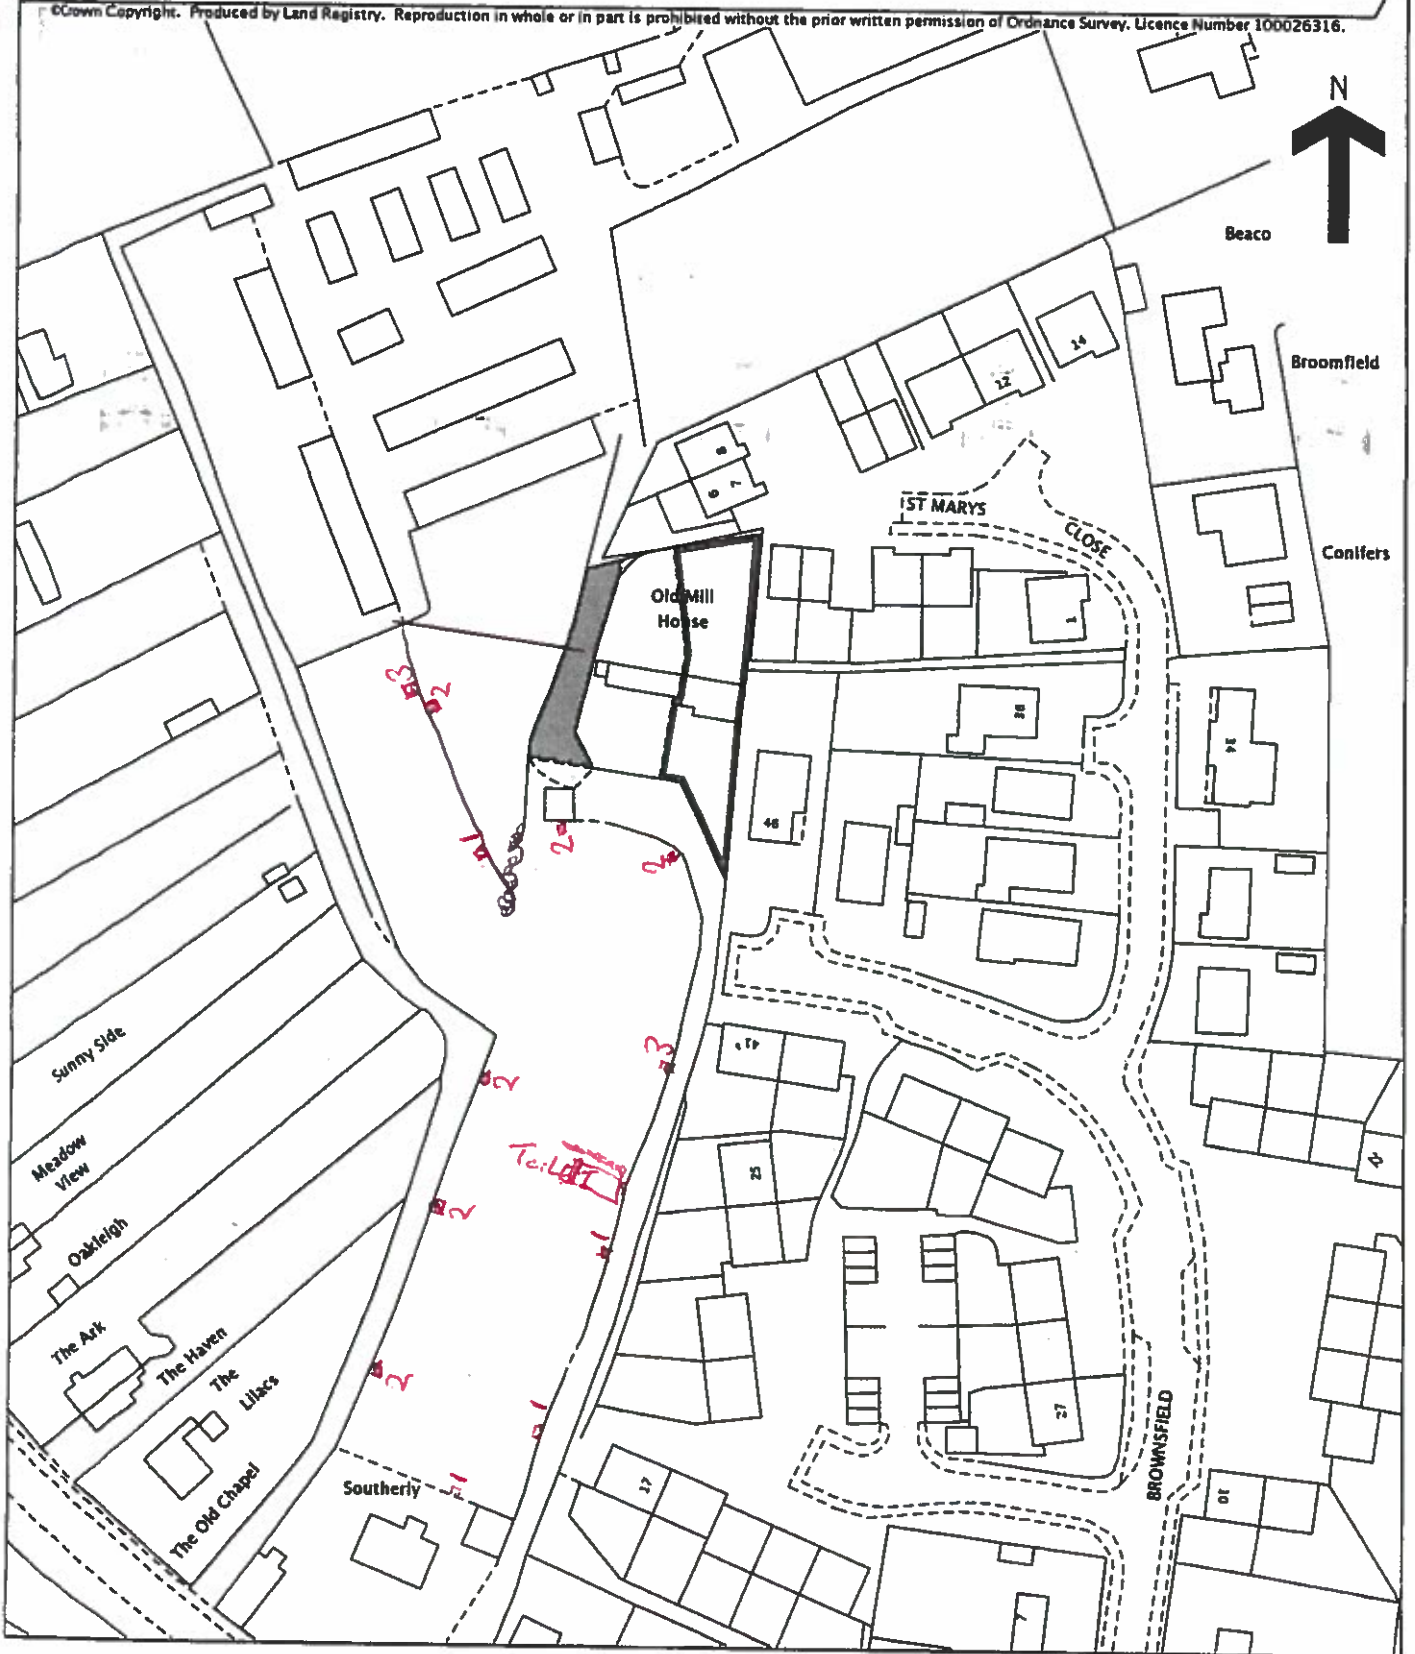

Land Registry  
Official copy of  
title plan

Title number NK373142  
Ordnance Survey map reference TG2137SE  
Scale 1:1250 enlarged from 1:2500  
Administrative area Norfolk : North Norfolk

© Crown Copyright. Produced by Land Registry. Reproduction in whole or in part is prohibited without the prior written permission of Ordnance Survey. Licence Number 100026316.

*Electric Points as they are Now*

*22*