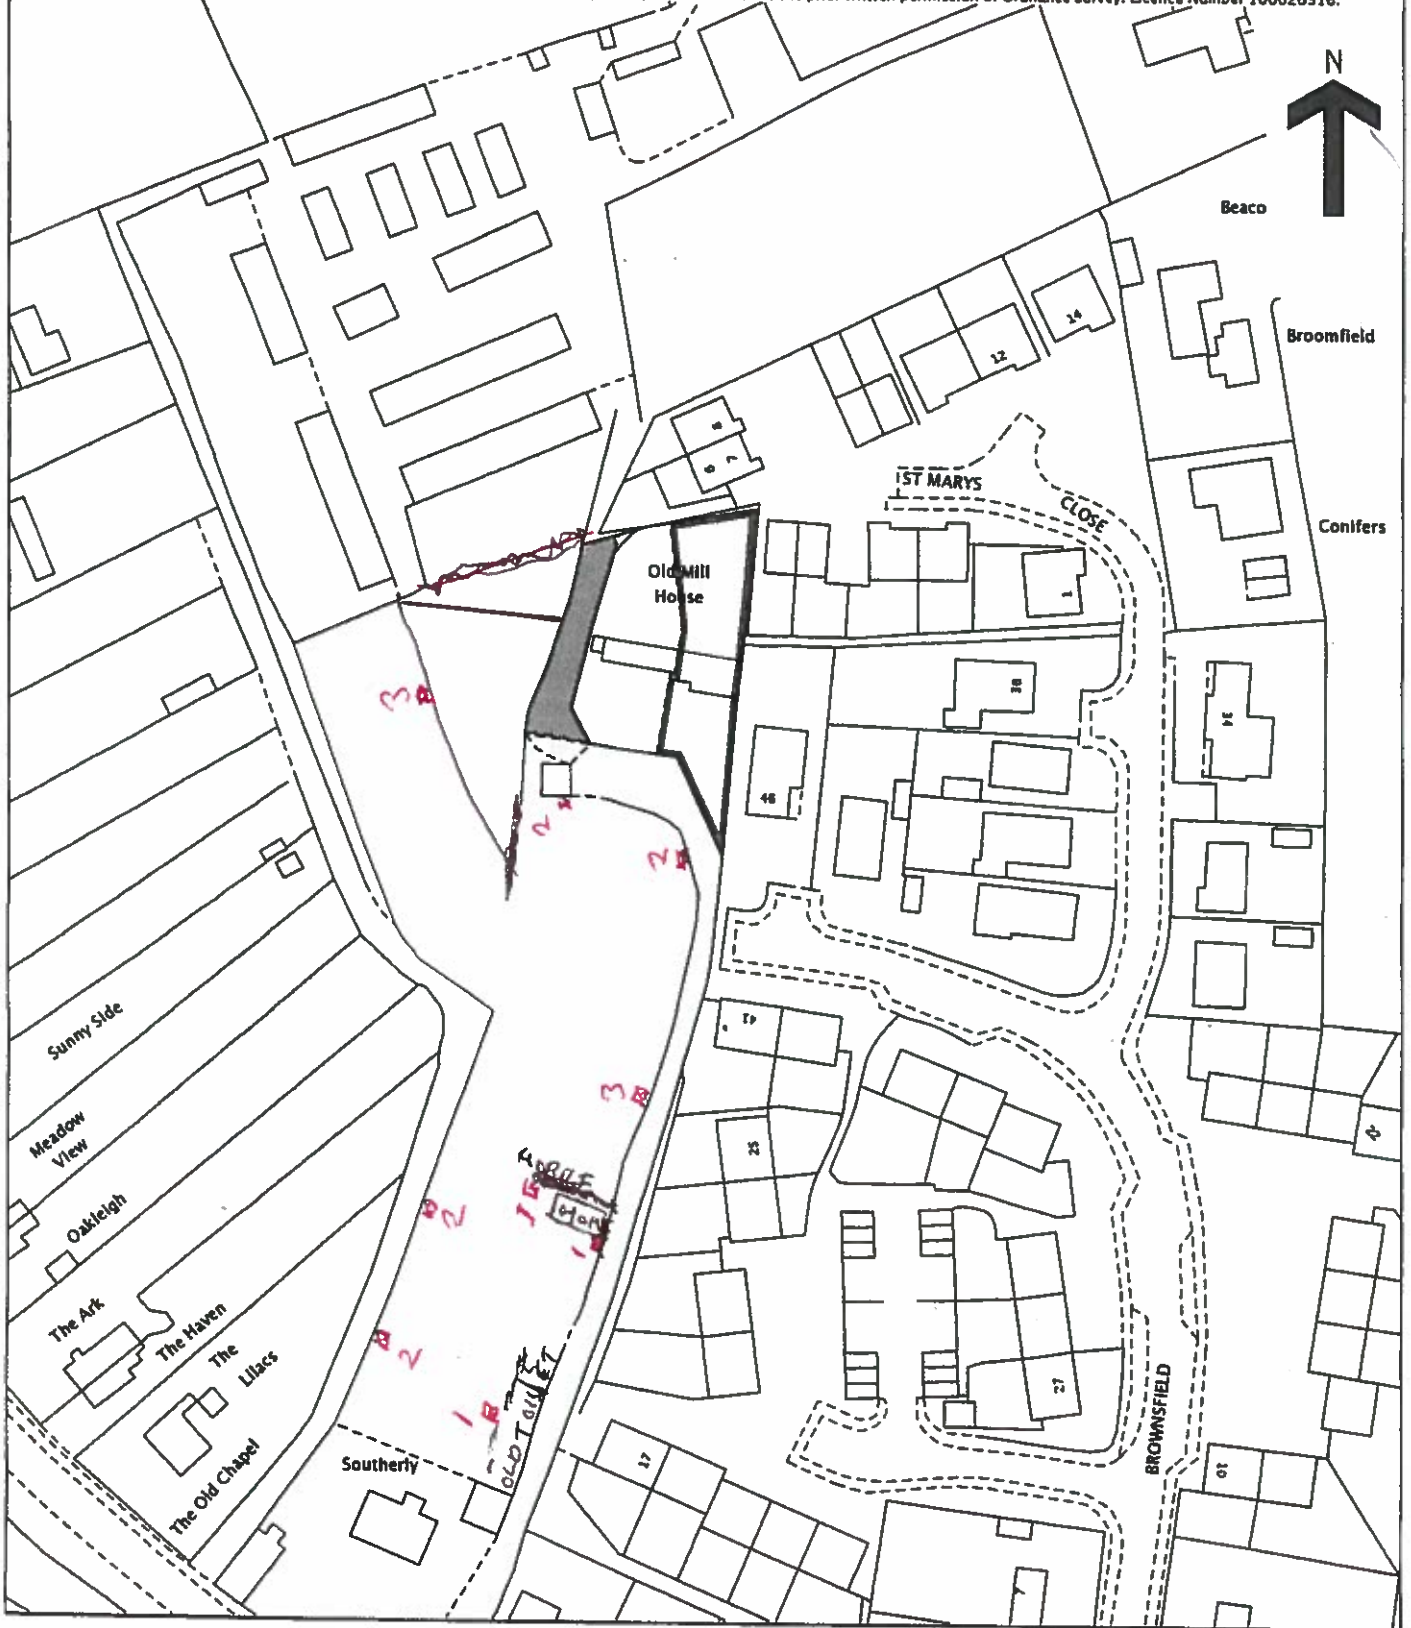

Land Registry
Official copy of
title plan

Title number NK373142
Ordnance Survey map reference TG2137SE
Scale 1:1250 enlarged from 1:2500
Administrative area Norfolk : North Norfolk

© Crown Copyright. Produced by Land Registry. Reproduction in whole or in part is prohibited without the prior written permission of Ordnance Survey. Licence Number 100026316.

*Position of Electric Points when
Purchased 2014*

*TOTAL
ELECTRIC
HOOK UP
17*