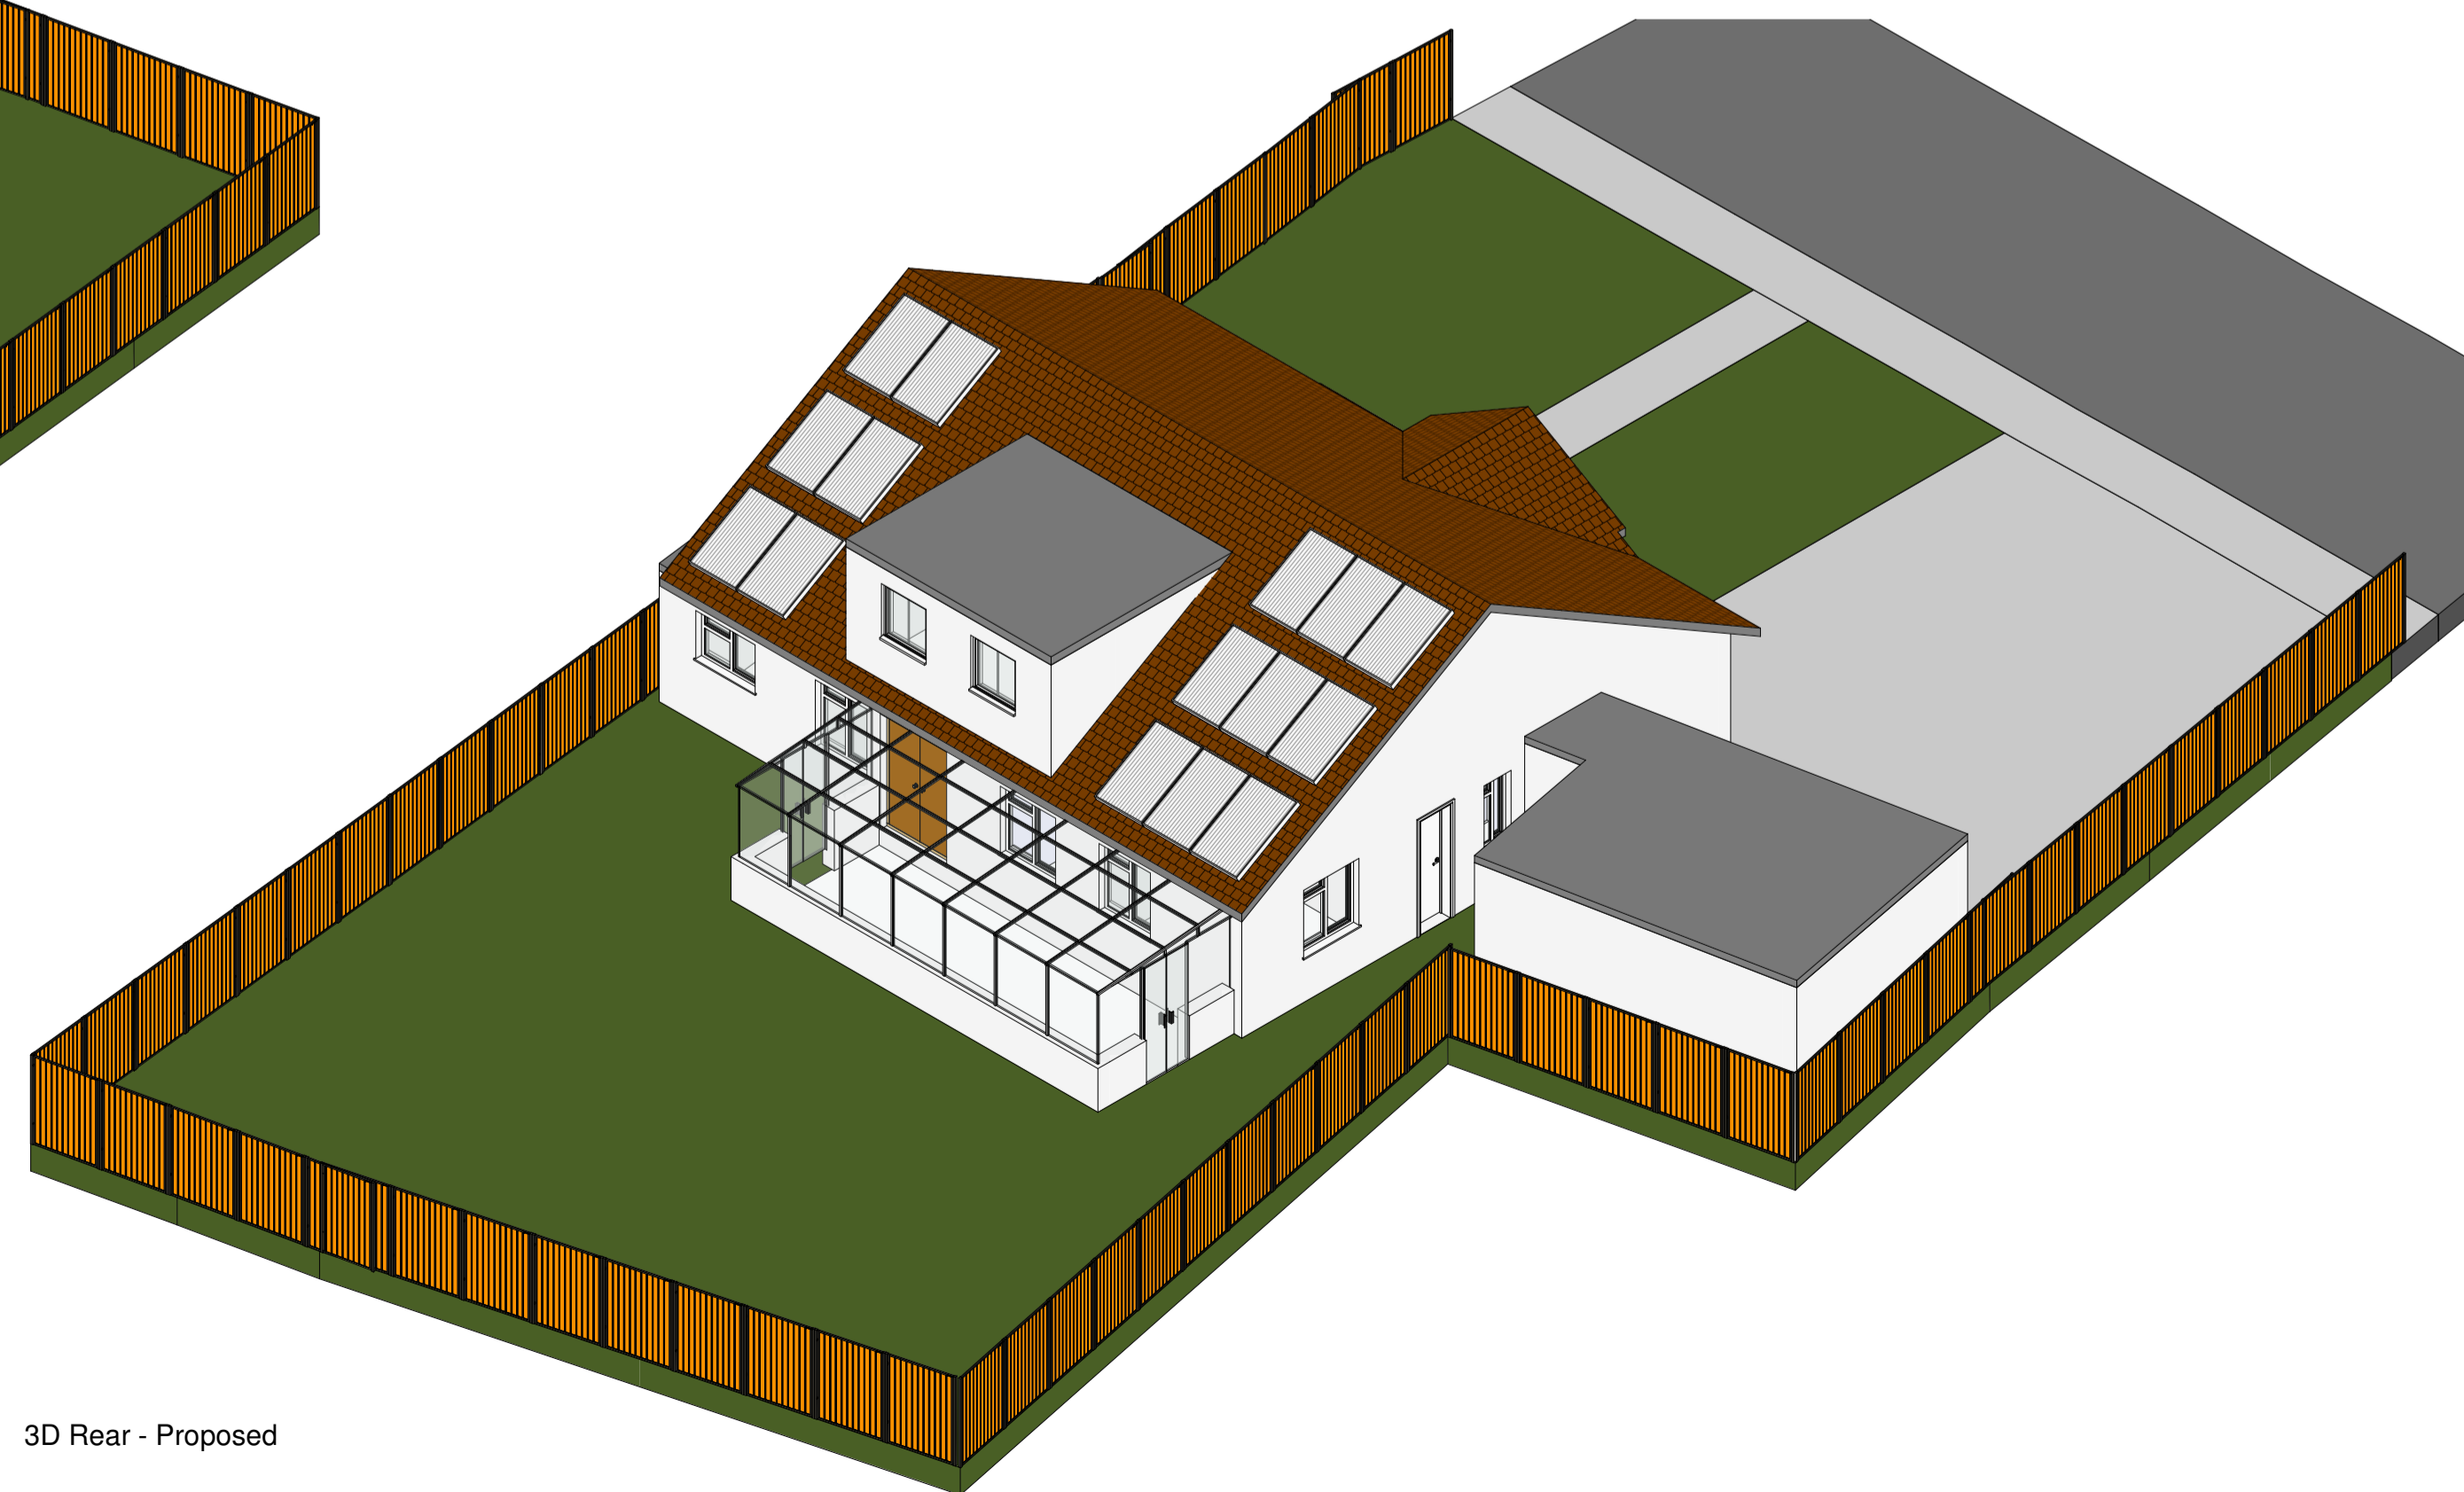

3D Front - Existing

3D Rear - Existing

3D Front - Proposed

3D Rear - Proposed

 Manning & Drawings <small>More Space, More Value!</small>		
PROJECT		
1-Heathwood Gardens BR8 7HL		
TITLE		
3D Front and Rear Existing and Proposed		
CLIENT		
Mr and Mrs Hammond		
DRAWN BY	CHECKED BY	DATE
FR	MM	21/02/22
SCALE (@ A1)	PROJECT NUMBER	
	1851	
DRAWING NUMBER	REV	
A103		