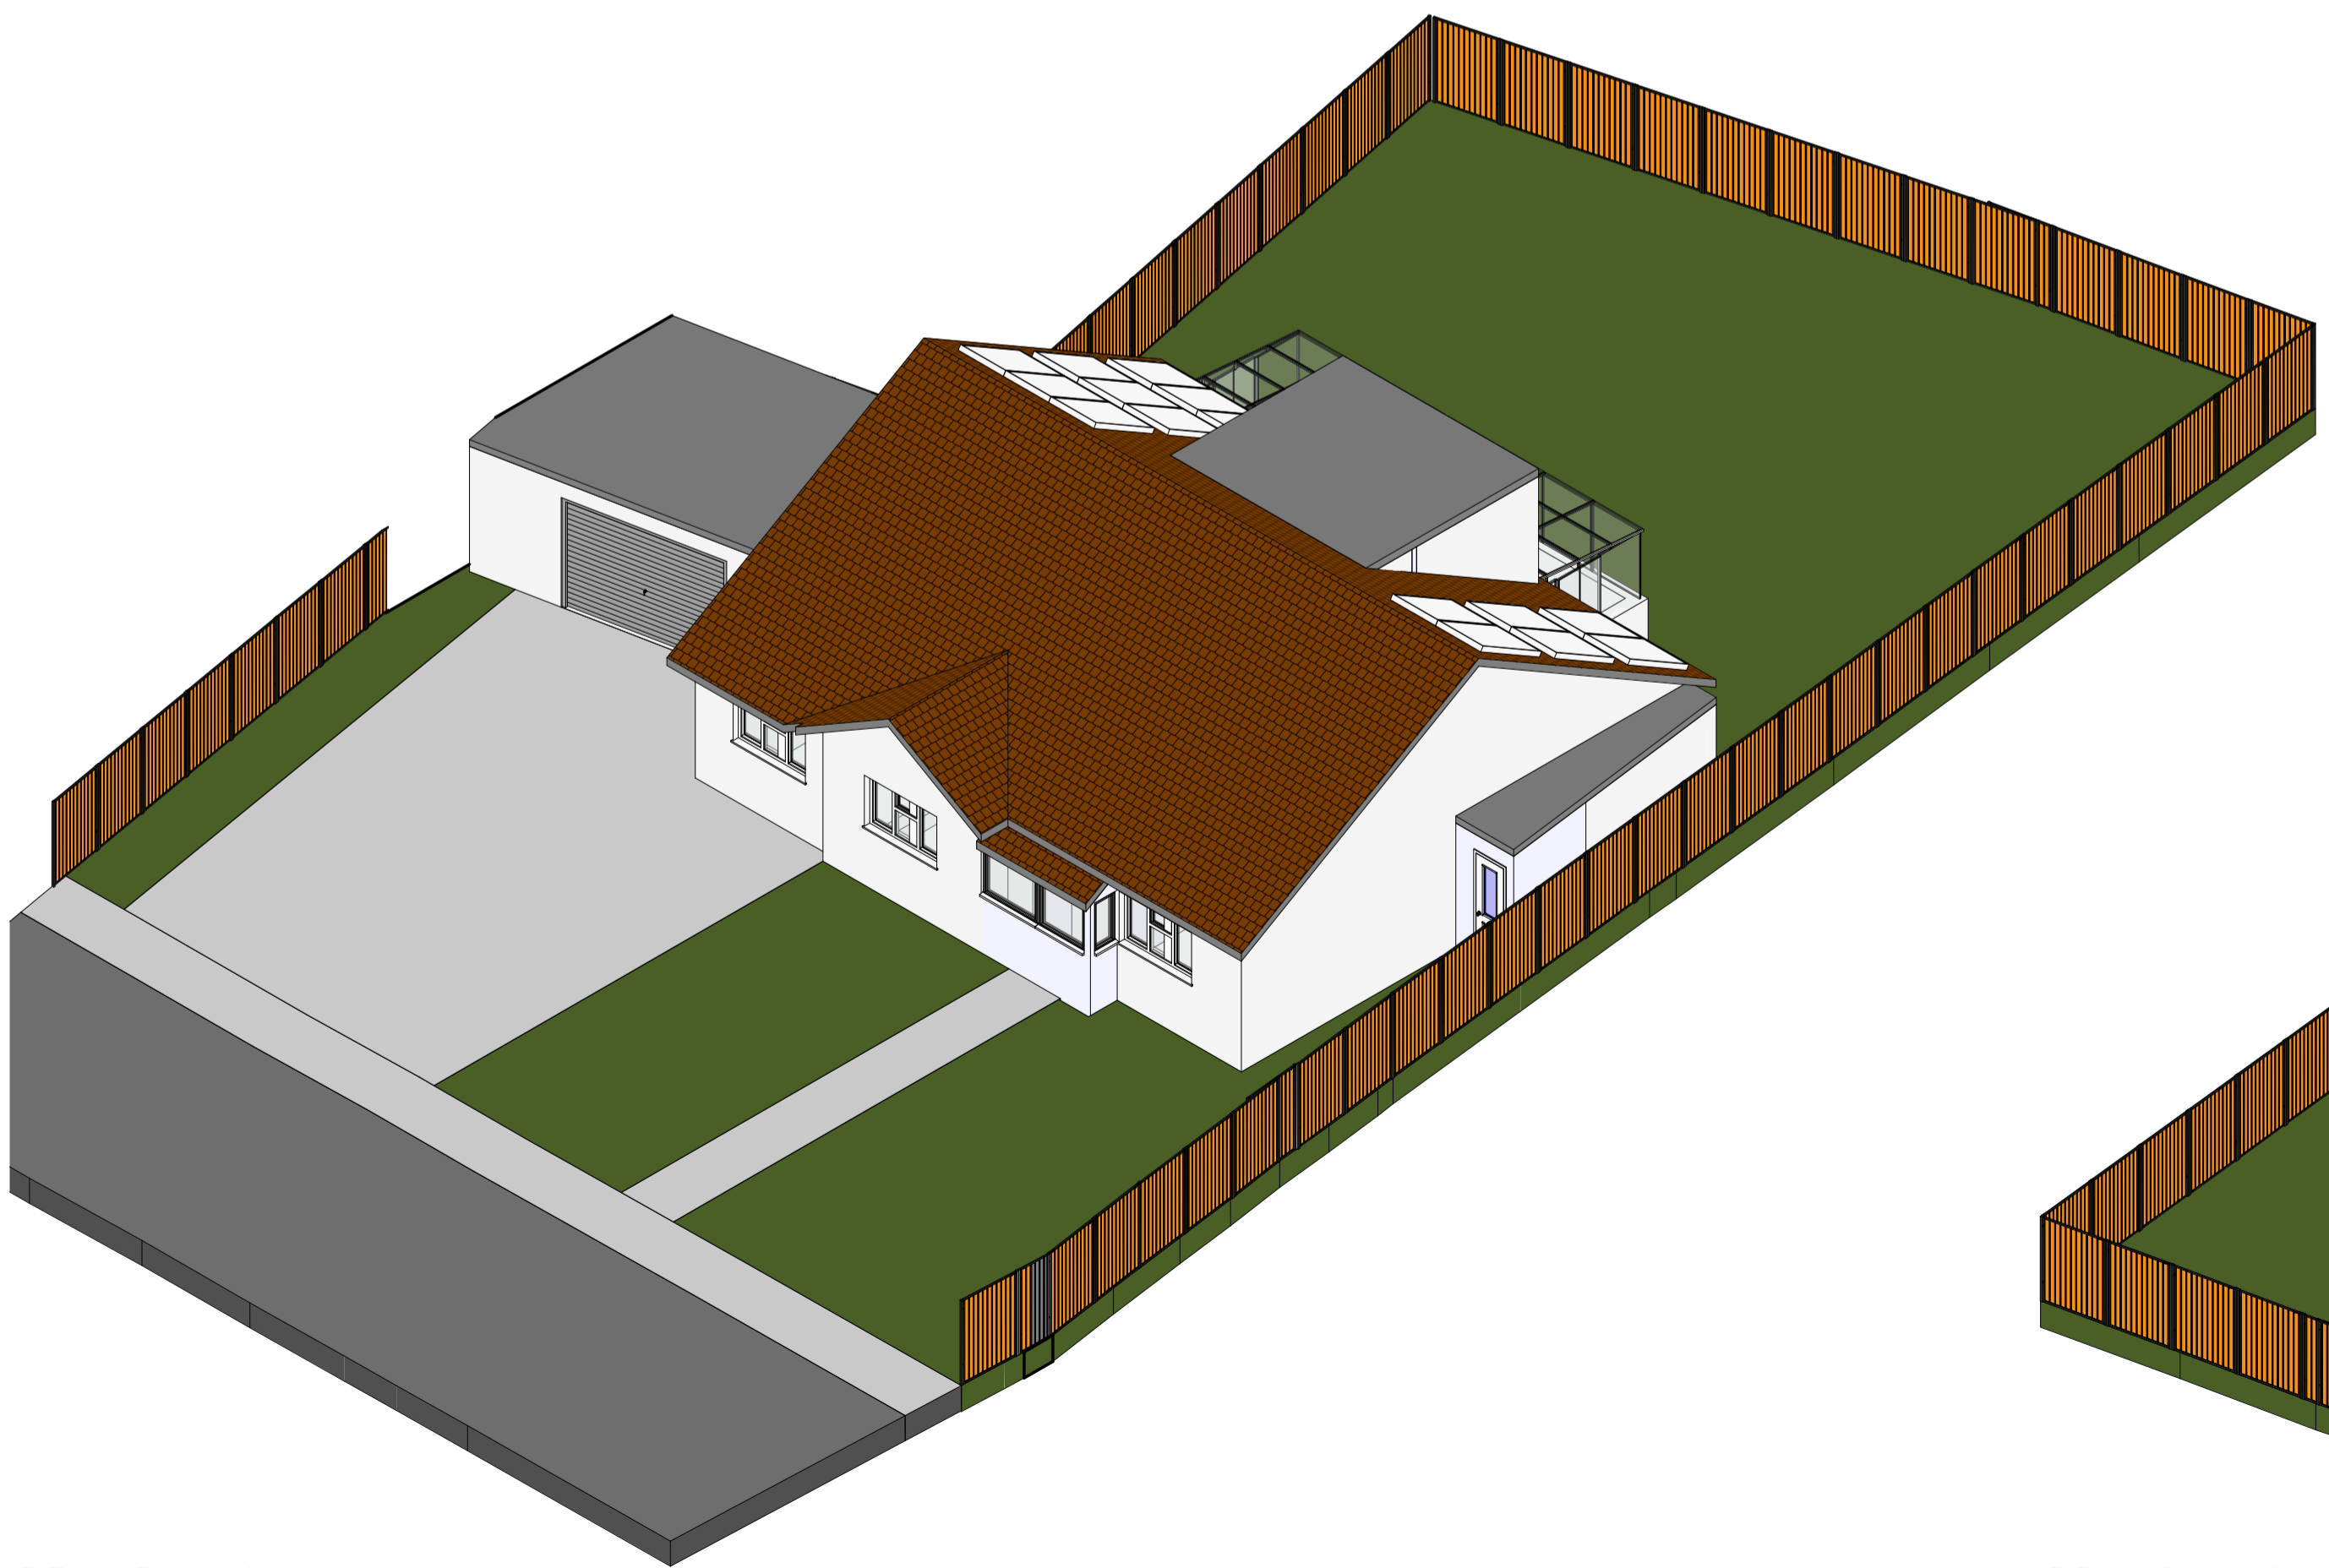

3D Front - Existing

3D Rear - Existing

3D Front - Proposed

3D Rear - Proposed

 Manning & Drawings <small>More Space, More Value!</small>		
PROJECT		
1-Heathwood Gardens BR8 7HL		
TITLE		
3D Front and Rear Existing and Proposed		
CLIENT		
Mr and Mrs Hammond		
DRAWN BY	CHECKED BY	DATE
FR	MM	21/02/22
SCALE (@ A1)	PROJECT NUMBER	
	1851	
DRAWING NUMBER	REV	
A103		