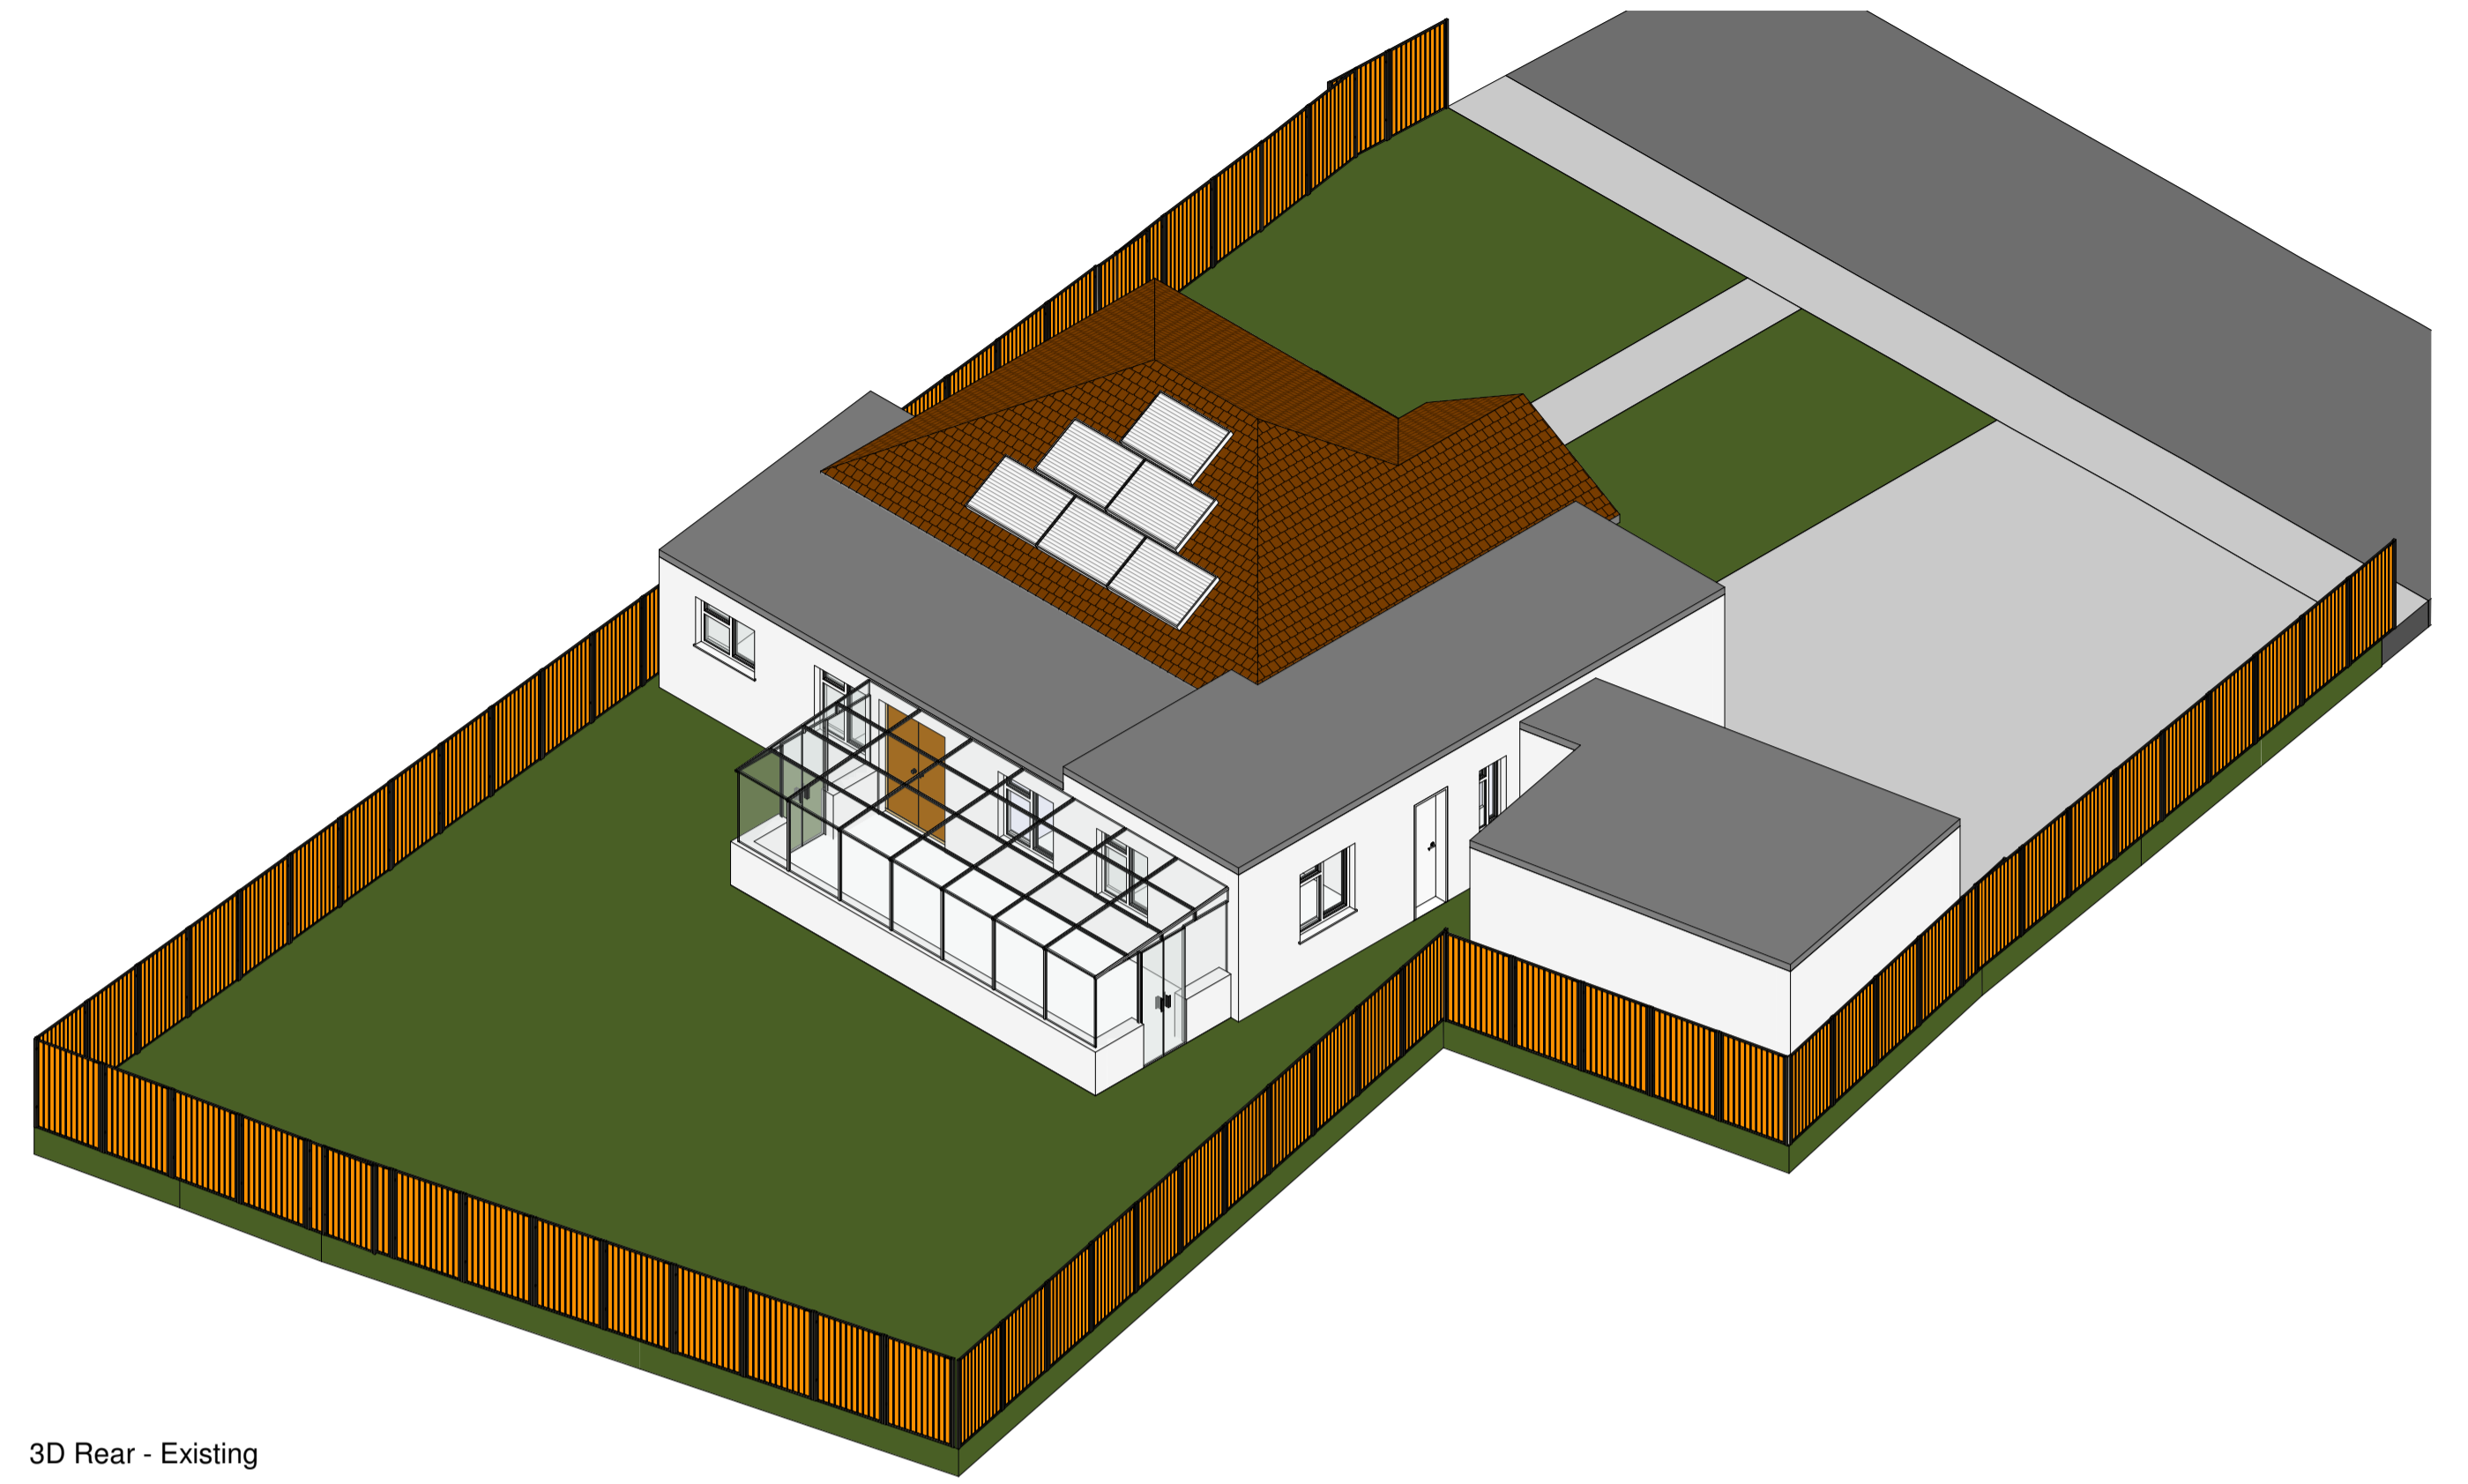

3D Front - Existing

3D Rear - Existing

3D Front - Proposed

3D Rear - Proposed

 Manning & Drawings <small>More Space, More Value!</small>		
PROJECT		
1-Heathwood Gardens BR8 7HL		
TITLE		
3D Front and Rear Existing and Proposed		
CLIENT		
Mr and Mrs Hammond		
DRAWN BY	CHECKED BY	DATE
FR	MM	21/02/22
SCALE (@ A1)	PROJECT NUMBER	
	1851	
DRAWING NUMBER	REV	
A103		