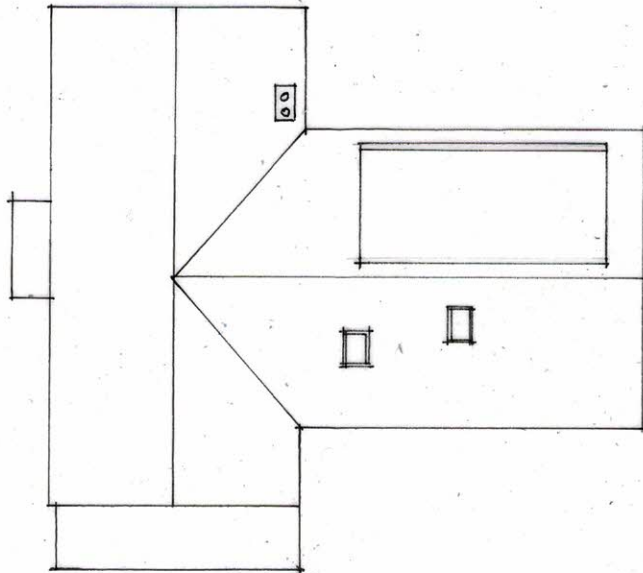

Roof Plan as existing

Roof Plan as proposed

scale 1 : 200

SCALE OF METRES

*Whitegables
Muir Crescent
Dune*