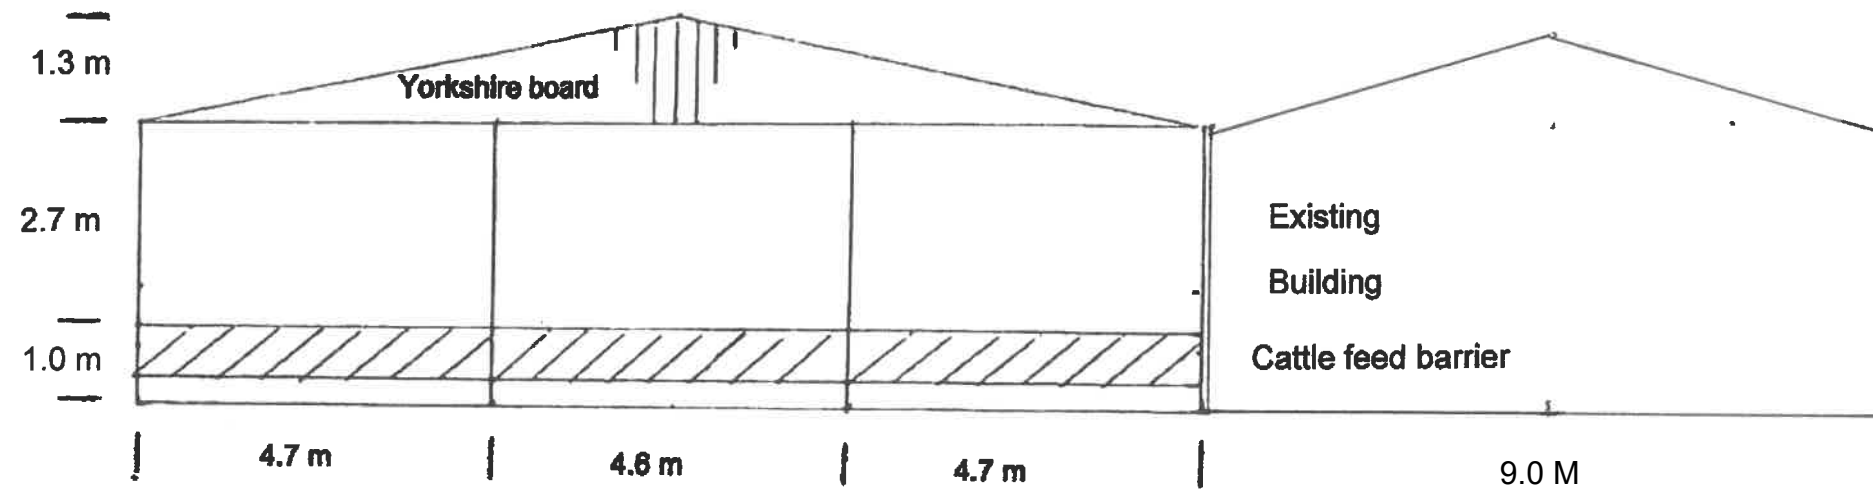

GC, W & J Watkins
Gate Farm
Flowton
IP8 4LH

Scale 1:100

WEST elevation

EAST elevation