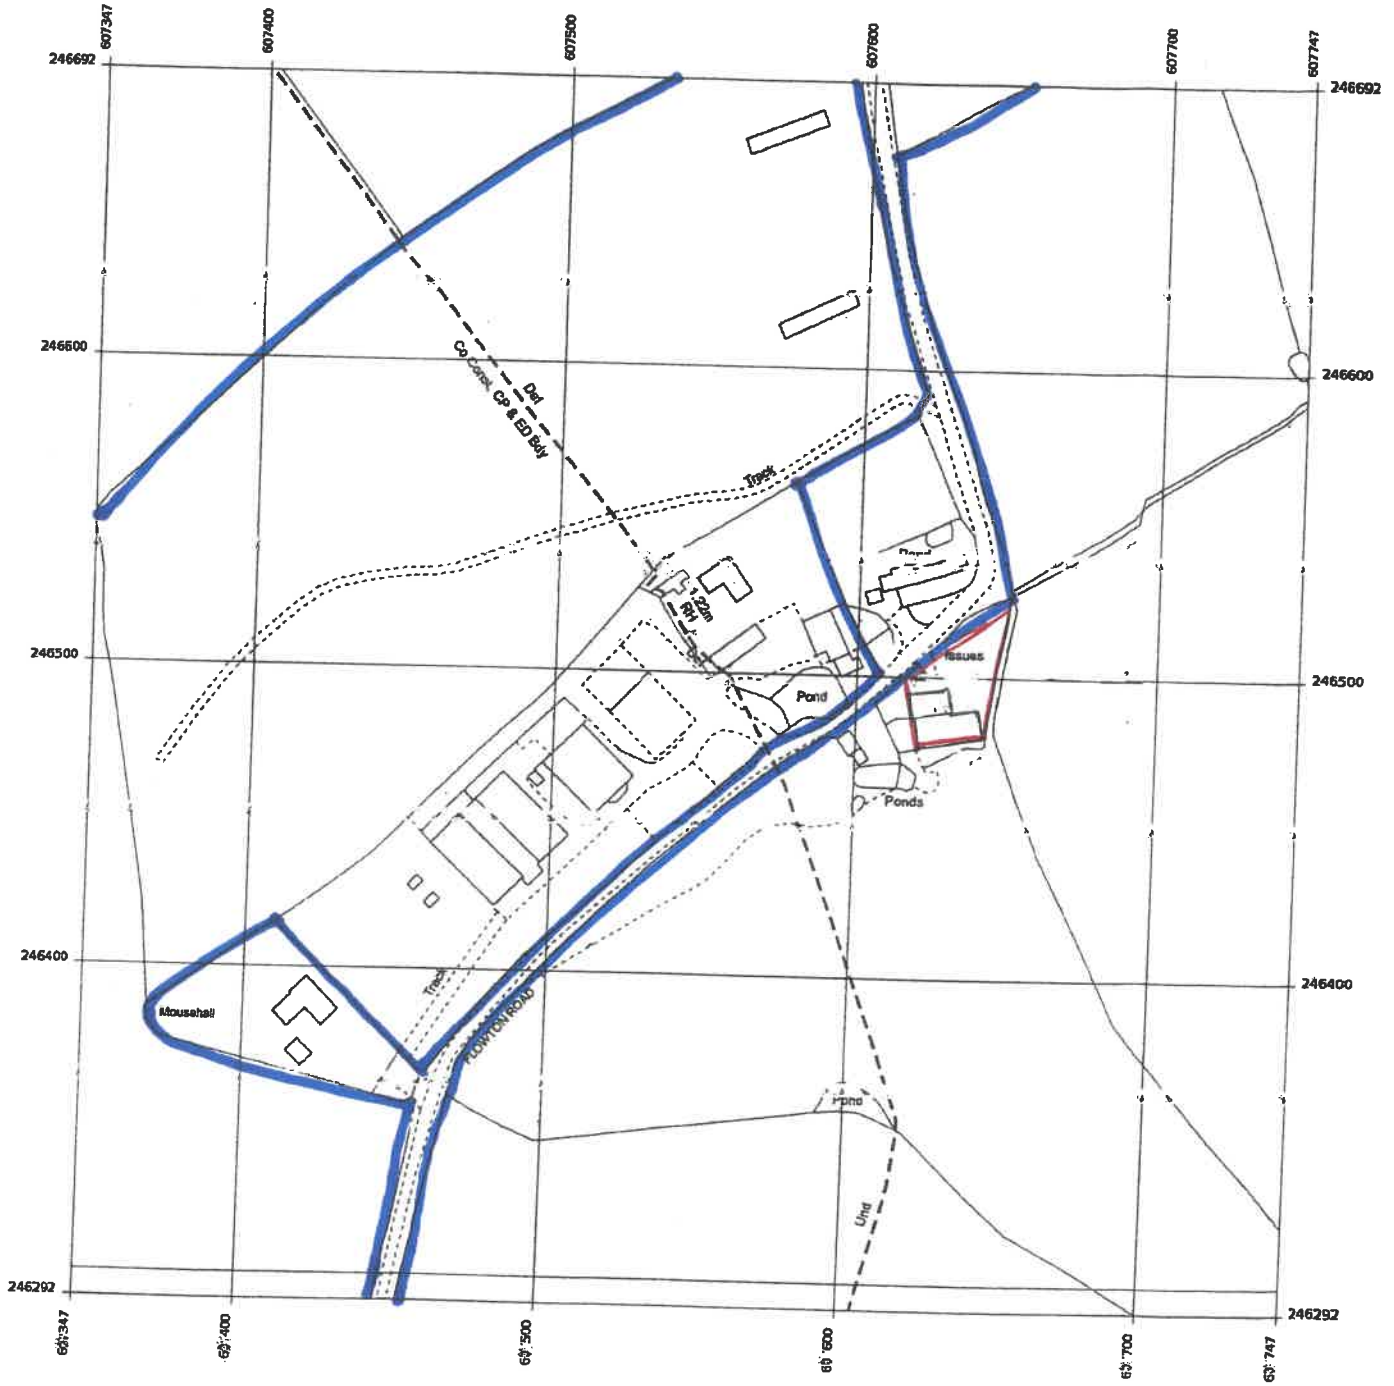

GATE FARM, FLOWTON

Produced 22 Jul 2016 from the Ordnance Survey MasterMap (Topography) Database and incorporating surveyed revision available at this date.

Gate Farm, Flowton, Ipswich
IP8 4LH

1:2500

Supplied by: Latitude Mapping Ltd
Licence: © Crown Copyright and
database rights 2016 OS 100028864
Reference: 01022520
Centre coordinates: 607547 246492

The representation of a road, track or path is no evidence of a right of way. The representation of features as lines is no evidence of a property boundary.