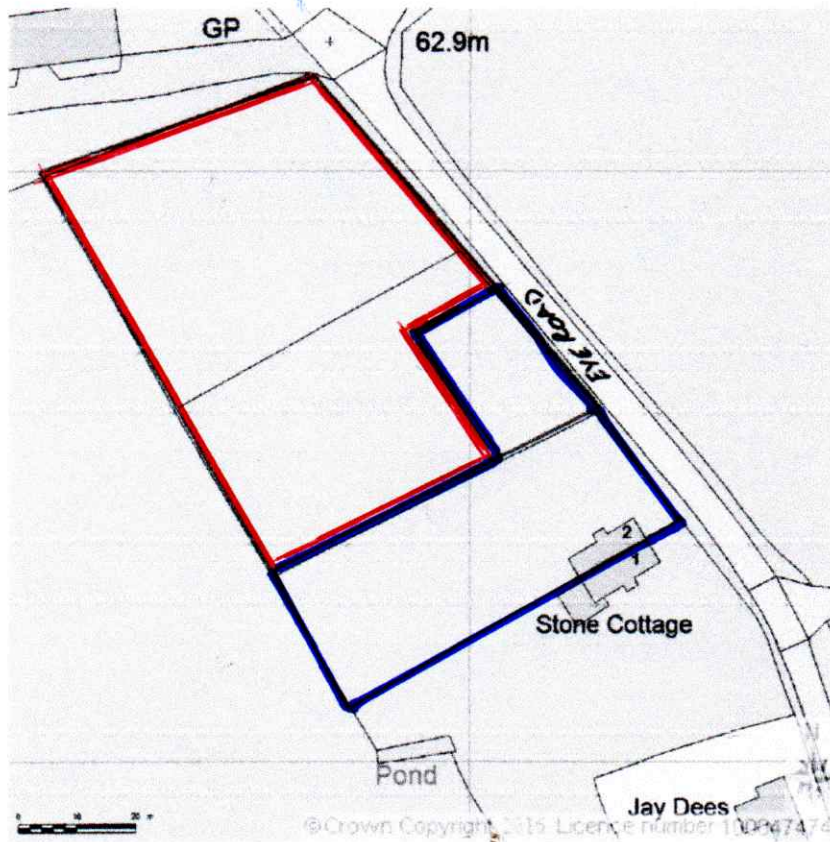

SITE LOCATION PLAN
AREA 2 HA
SCALE 1:1250 on A4
CENTRE COORDINATES: 616492, 267357

Supplied by Streetwise Maps Ltd
www.streetwise.net
Licence No: 100047474
06/03/2016 14:21