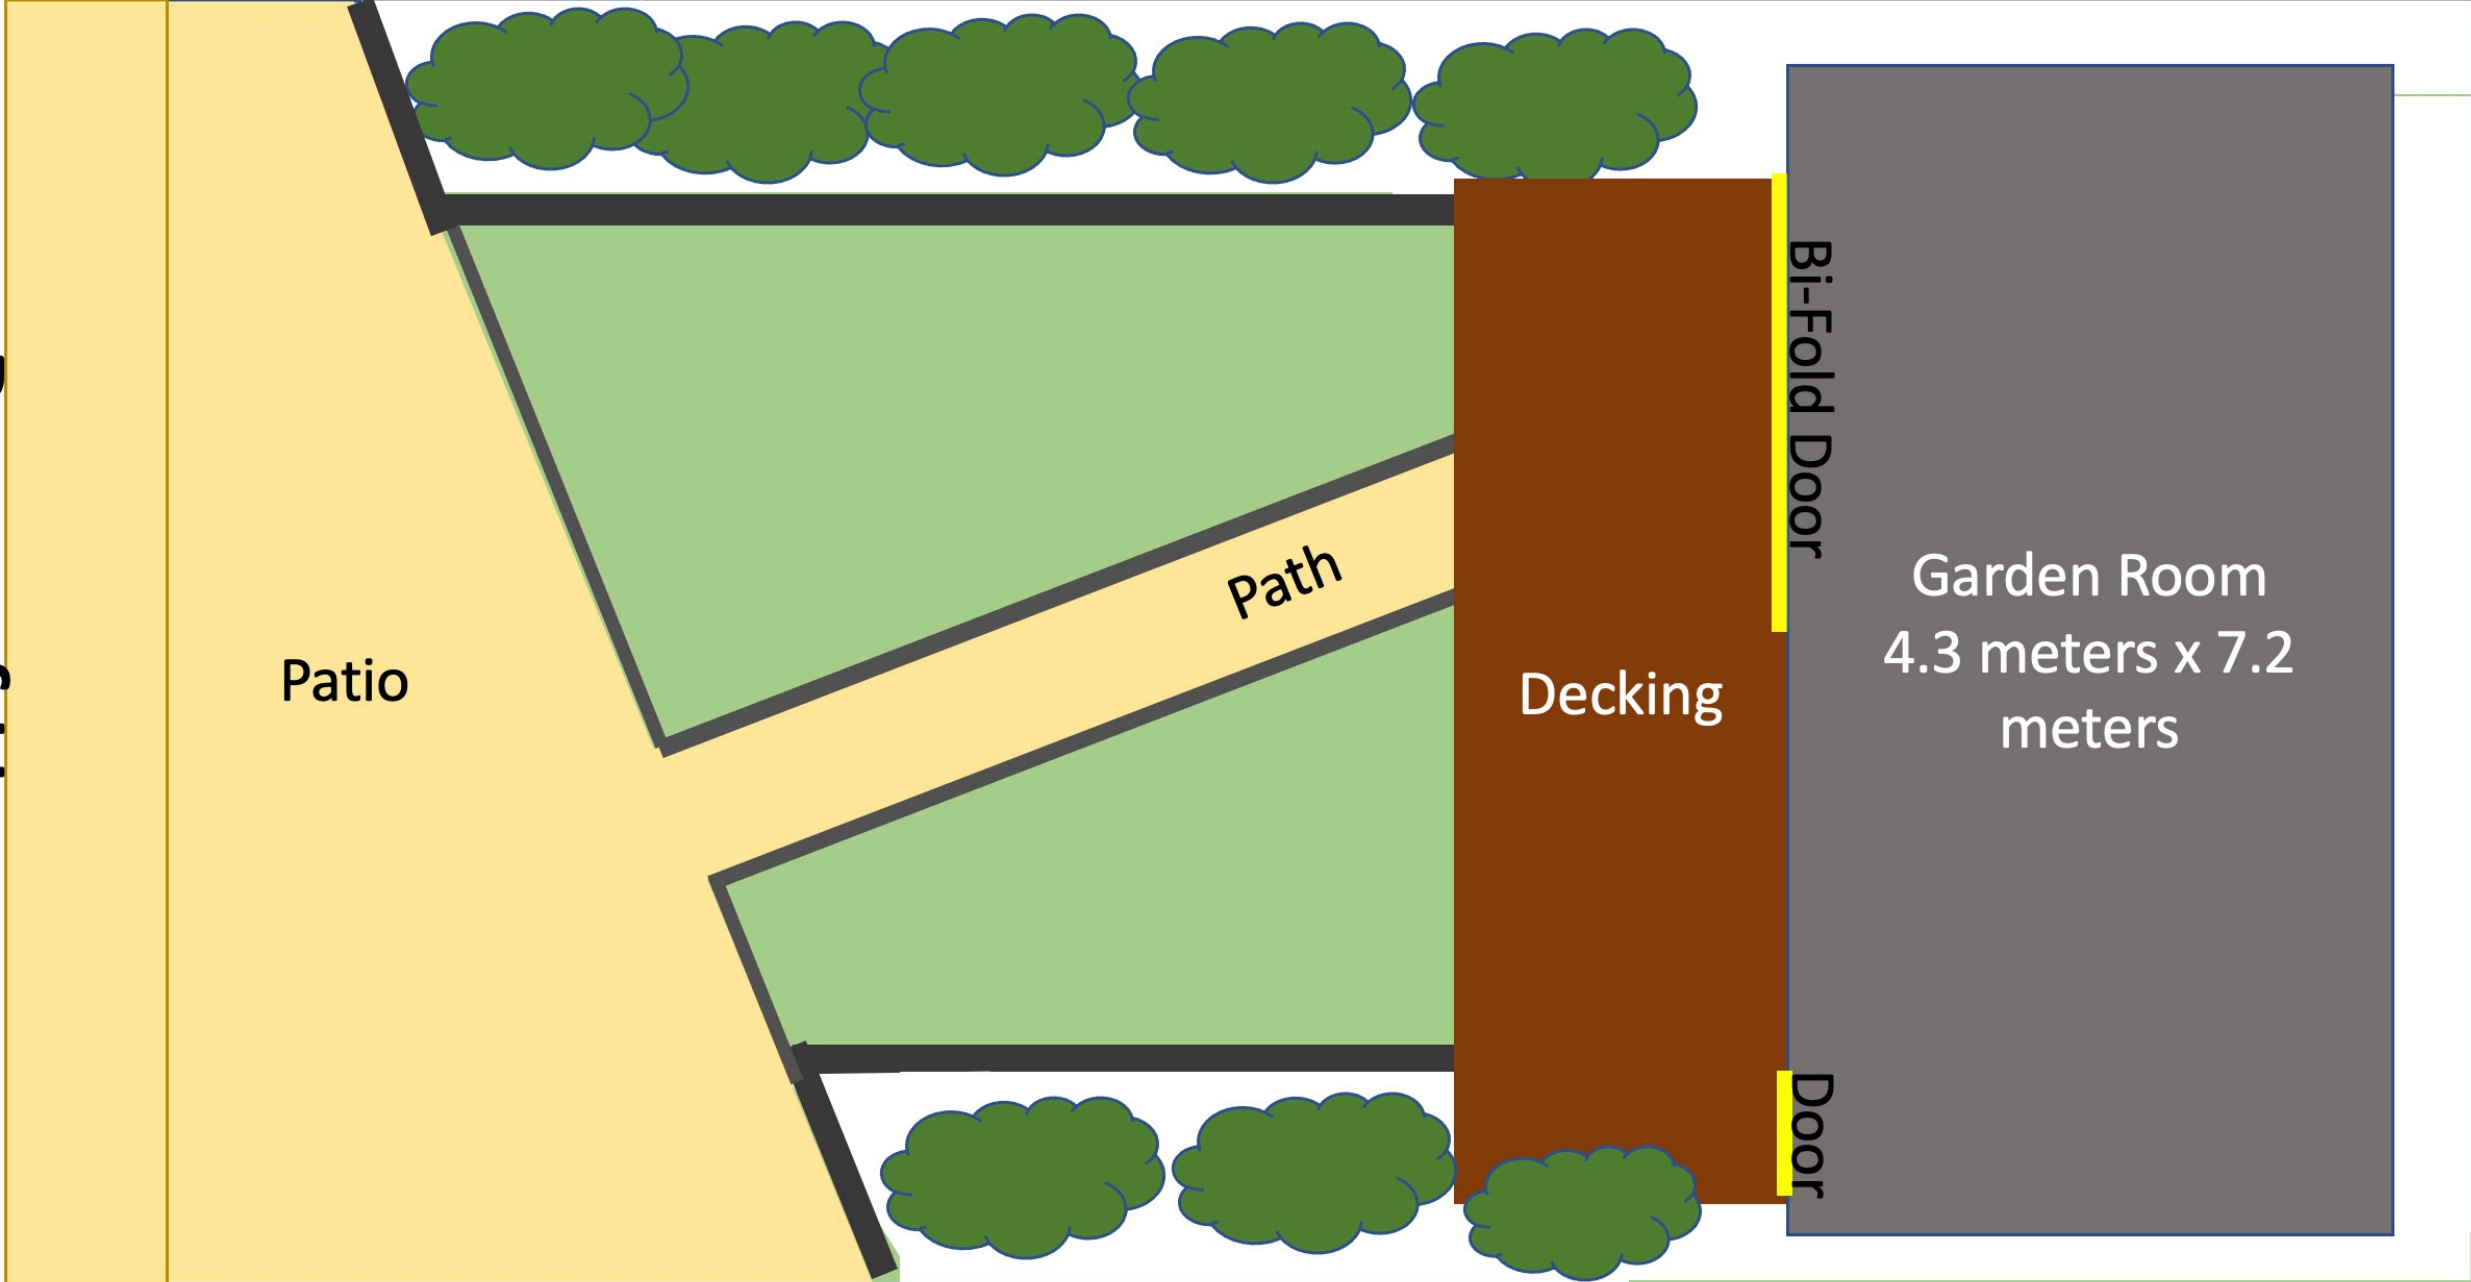

Garden size 8.3 Meters x 17.8 Meters

Rear of House

Patio

Path

Decking

Bi-Fold Door

Garden Room
4.3 meters x 7.2
meters

Door