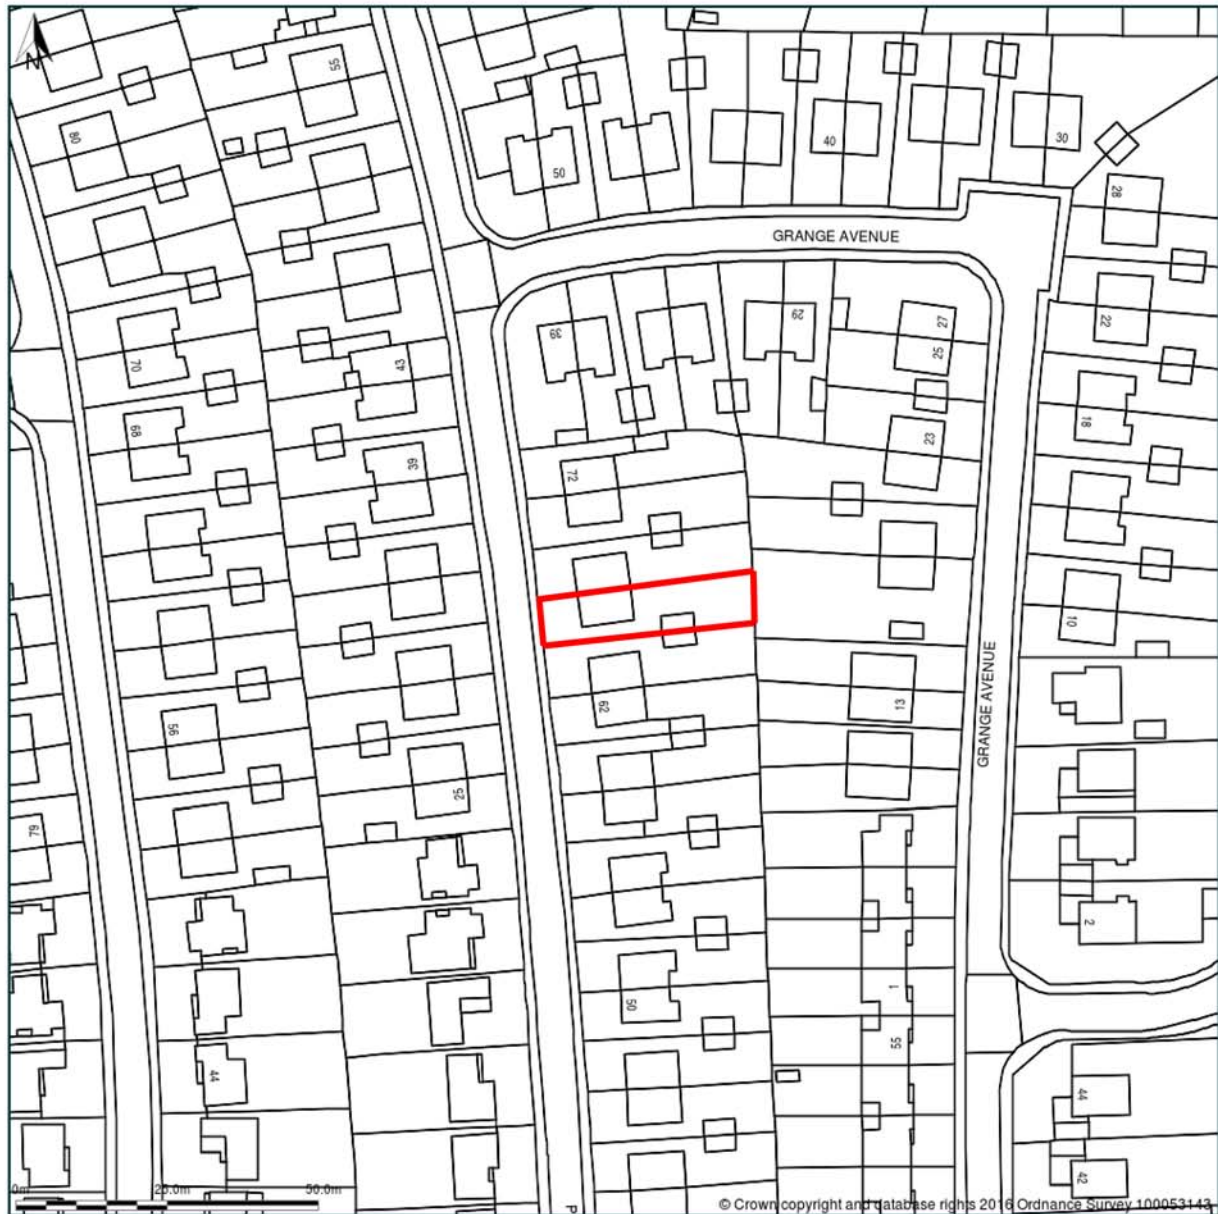

66 Priorsfield Road, Kenilworth, CV8 1DB

Site Plan shows area bounded by: 427915.0, 272865.0 428115.0, 273065.0 (at a scale of 1:1250) The representation of a road, track or path is no evidence of a right of way. The representation of features as lines is no evidence of a property boundary.

Produced on 2nd Feb 2016 from the Ordnance Survey National Geographic Database and incorporating surveyed revision available at this date. Reproduction in whole or part is prohibited without the prior permission of Ordnance Survey. © Crown copyright 2016. Supplied by buyaplan.co.uk a licensed Ordnance Survey partner (100053143). Unique plan reference: #00096614-F9C428