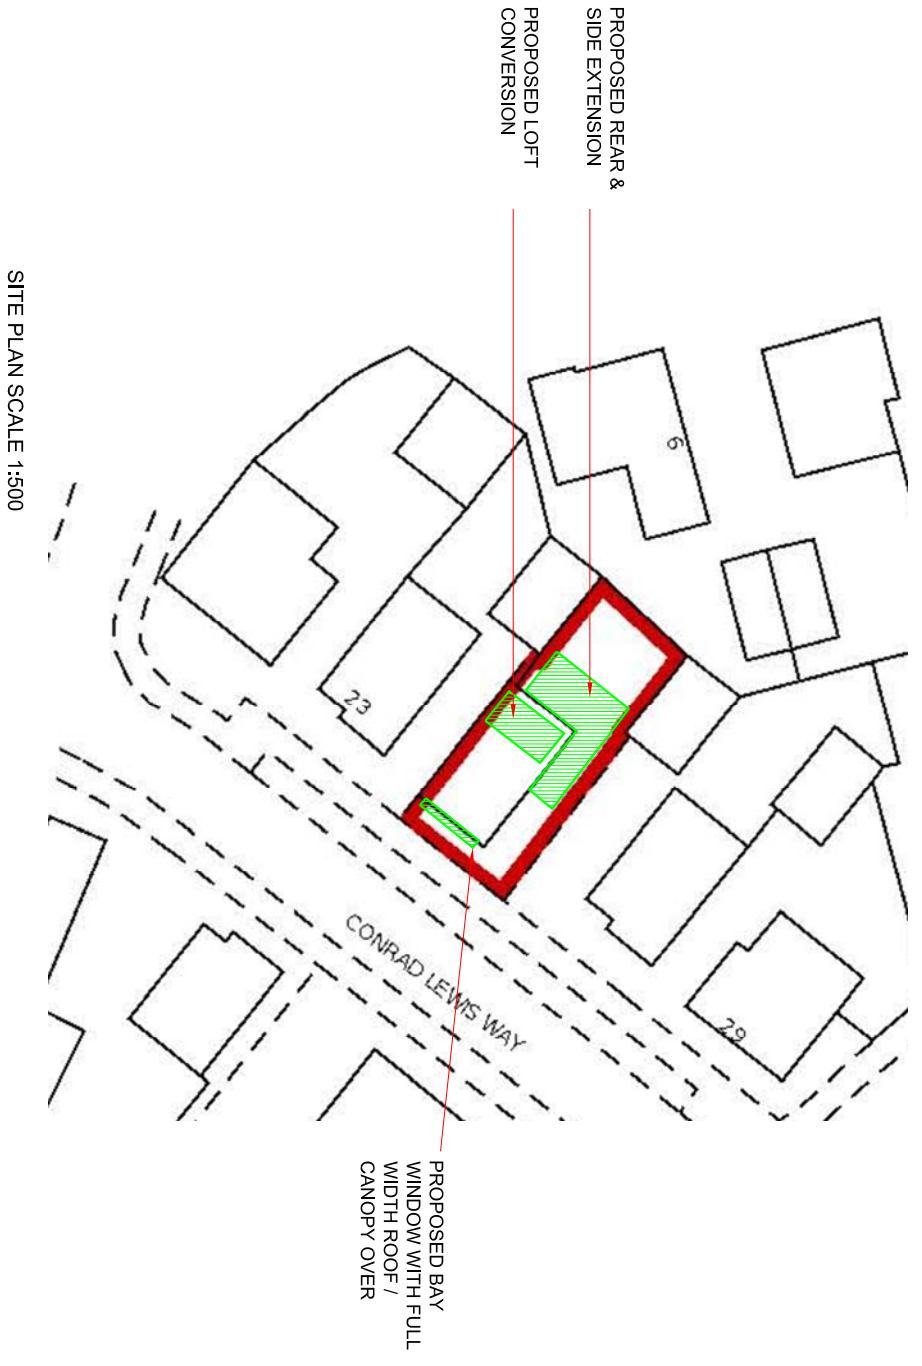

RevNo	Revision note	Date	Signature	Checked

LOCATION PLAN SCALE 1:1250

SITE PLAN SCALE 1:500

PLANNING

 <p>Consultant AMA UK CONSULTANCY LTD Civil/Structural and planning Consultants 1 Ensign Business Centre, Westwood Way, Westwood Business Park, Coventry, CV4 8JA Tel: 02476 982010, Mob: 07852125530 info@ama-consultancy.com</p>				
<p>Address 25 CONRAD LEWIS WAY WARWICK CV34 8AL</p>				
<p>Title SITE & LOCATION PLANS</p>				
Drawn	Checked	Approved		
RM	AN	AN		
<p>Dwg No. AMA 701-001</p>				
Scale	Date	Revision		
1:100	02.03.22	-		