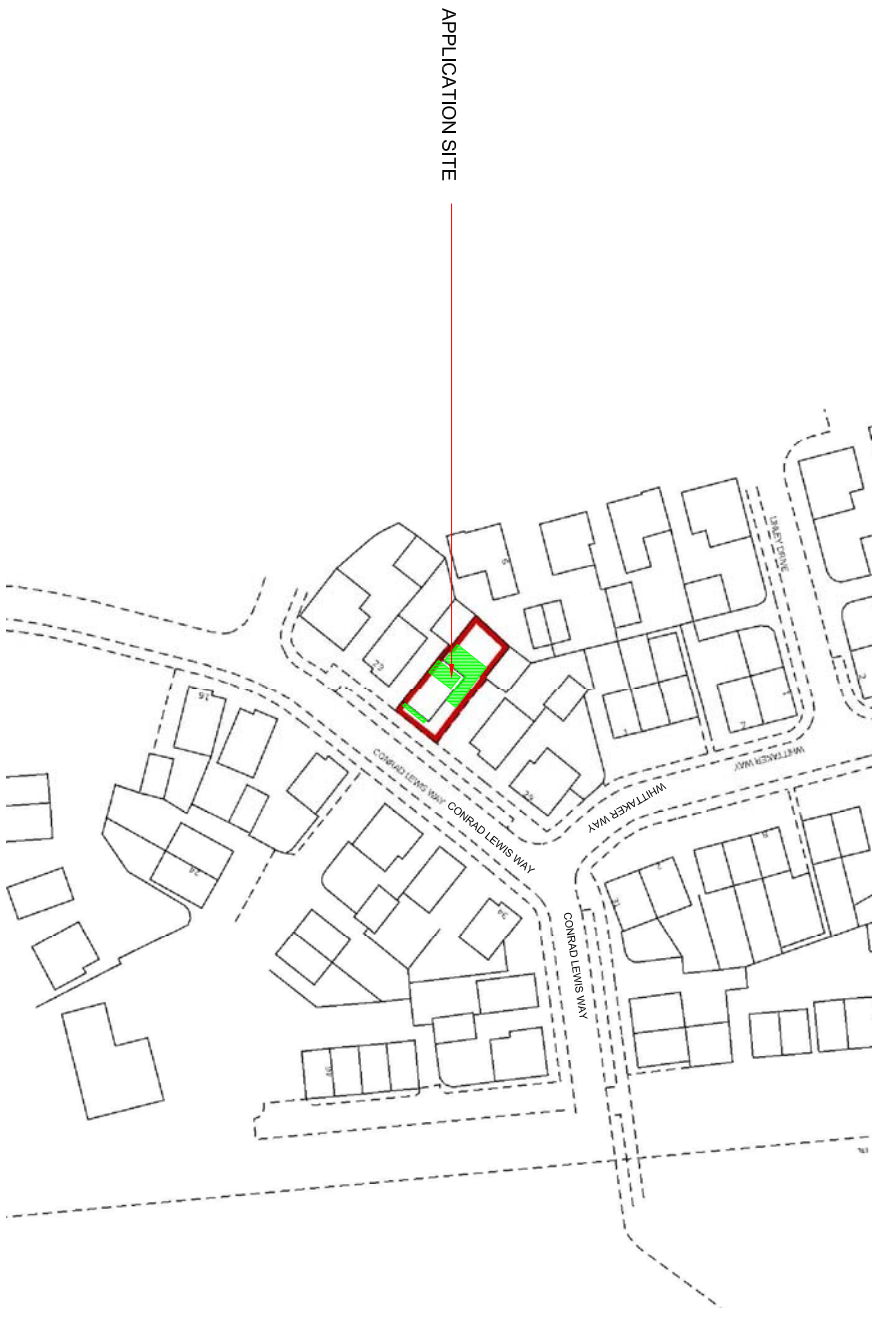

RevNo	Revision note	Date	Signature	Checked

LOCATION PLAN SCALE 1:1250

SITE PLAN SCALE 1:500

PLANNING

 <p>Consultant AMA UK CONSULTANCY LTD Civil/Structural and planning Consultants 1 Ensign Business Centre, Westwood Way, Westwood Business Park, Coventry, CV4 8JA Tel: 02476 982010, Mob: 07852125530 info@ama-consultancy.com</p>				
<p>Address 25 CONRAD LEWIS WAY WARWICK CV34 8AL</p>				
<p>Title SITE & LOCATION PLANS</p>				
Drawn	Checked	Approved		
RM	AN	AN		
<p>Dwg No. AMA 701-001</p>				
Scale	Date	Revision		
1:100	02.03.22	-		