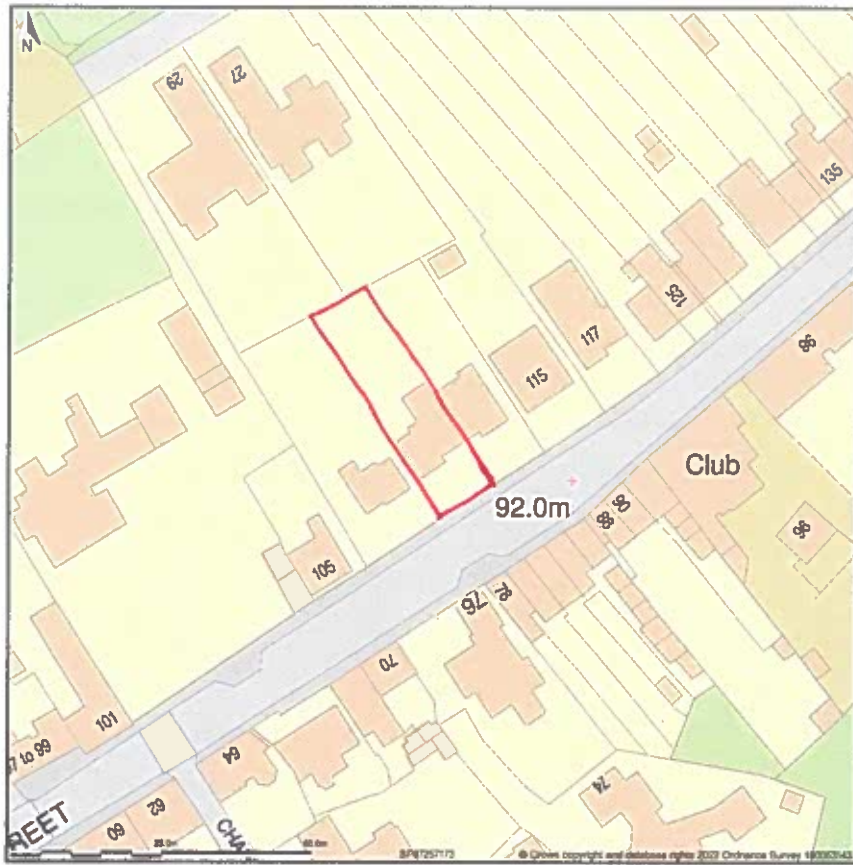

111, Main Street, Little Harrowden, North Northamptonshire, NN9 5BA

Location Plan shows area bounded by: 487184.7, 271665.86 487326.13, 271807.28 (at a scale of 1:1250), OSGridRef: SP87257173. The representation of a road, track or path is no evidence of a right of way. The representation of features as lines is no evidence of a property boundary.

Produced on 28th Mar 2022 from the Ordnance Survey National Geographic Database and incorporating surveyed revision available at this date. Reproduction in whole or part is prohibited without the prior permission of Ordnance Survey. © Crown copyright 2022. Supplied by <https://www.buyaplan.co.uk> digital mapping a licensed Ordnance Survey partner (100053143). Unique plan reference: #00719918-D5678C