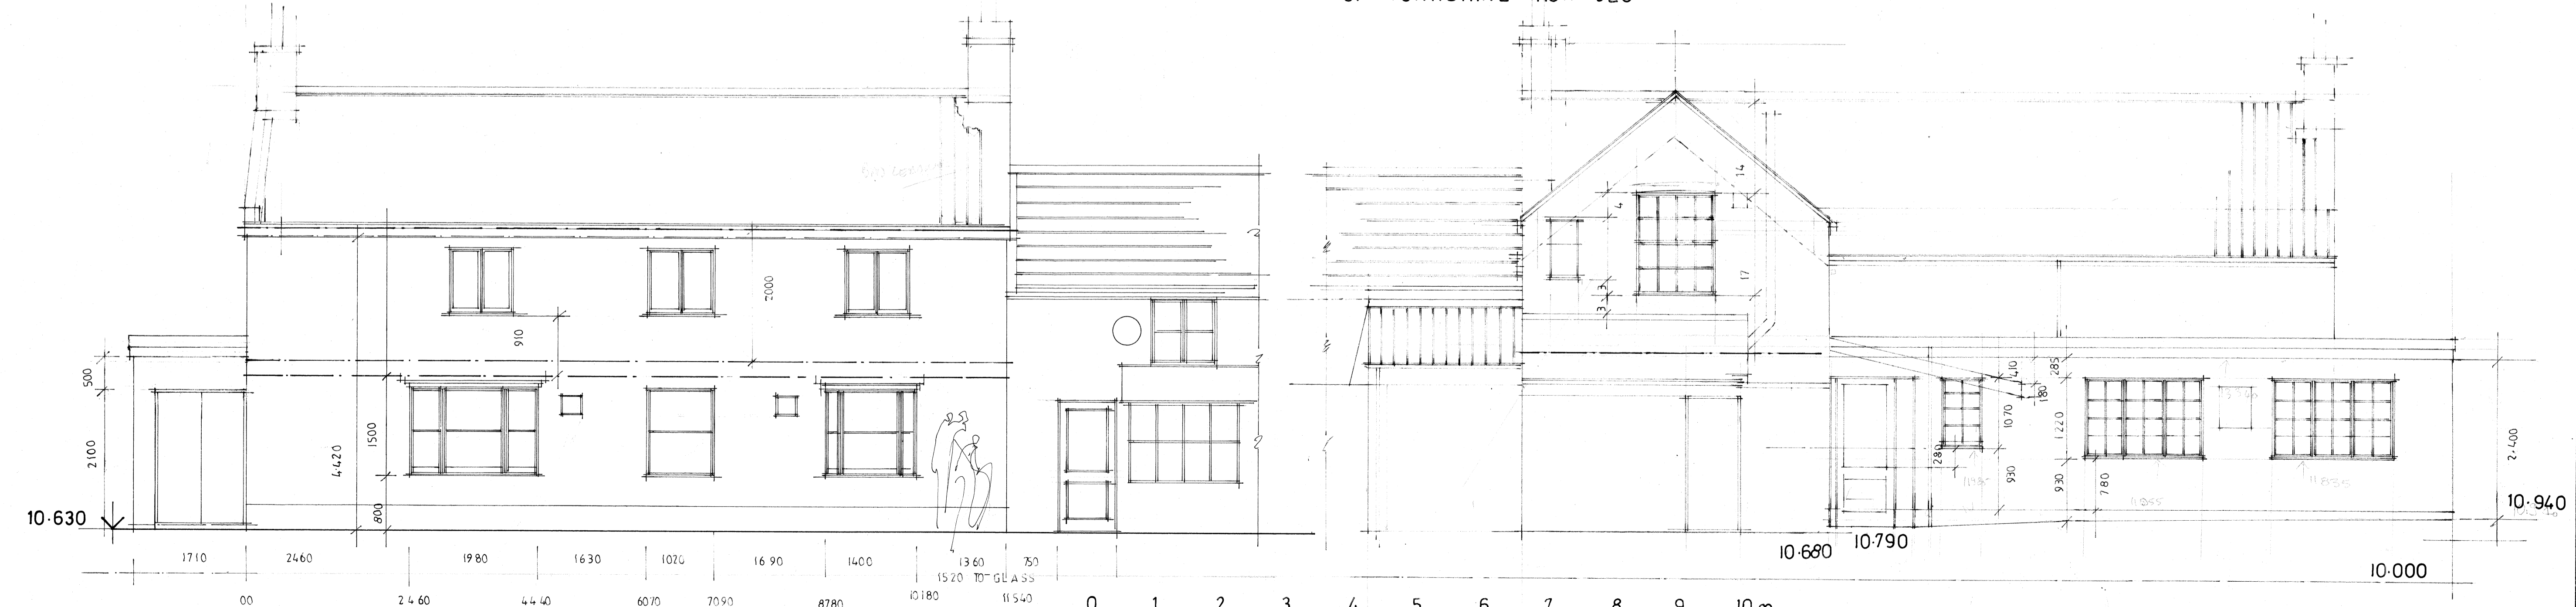

EXISTING WEST ELEVATION

EXISTING EAST ELEVATION

EXISTING ELEVATION FACING SOUTH FROM YARD BEHIND HAIRDRESSERS

PROPOSED REDEVELOPEMENT . AT THE SUN INN PUBLIC HOUSE. CHURCH LANE. SKIRLAUGH. EAST RIDING OF YORKSHIRE HU11 5EU

EXISTING SOUTH ELEVATION .

scales 1:50 at A1 1:100 at A3

EXISTING NORTH ELEVATION