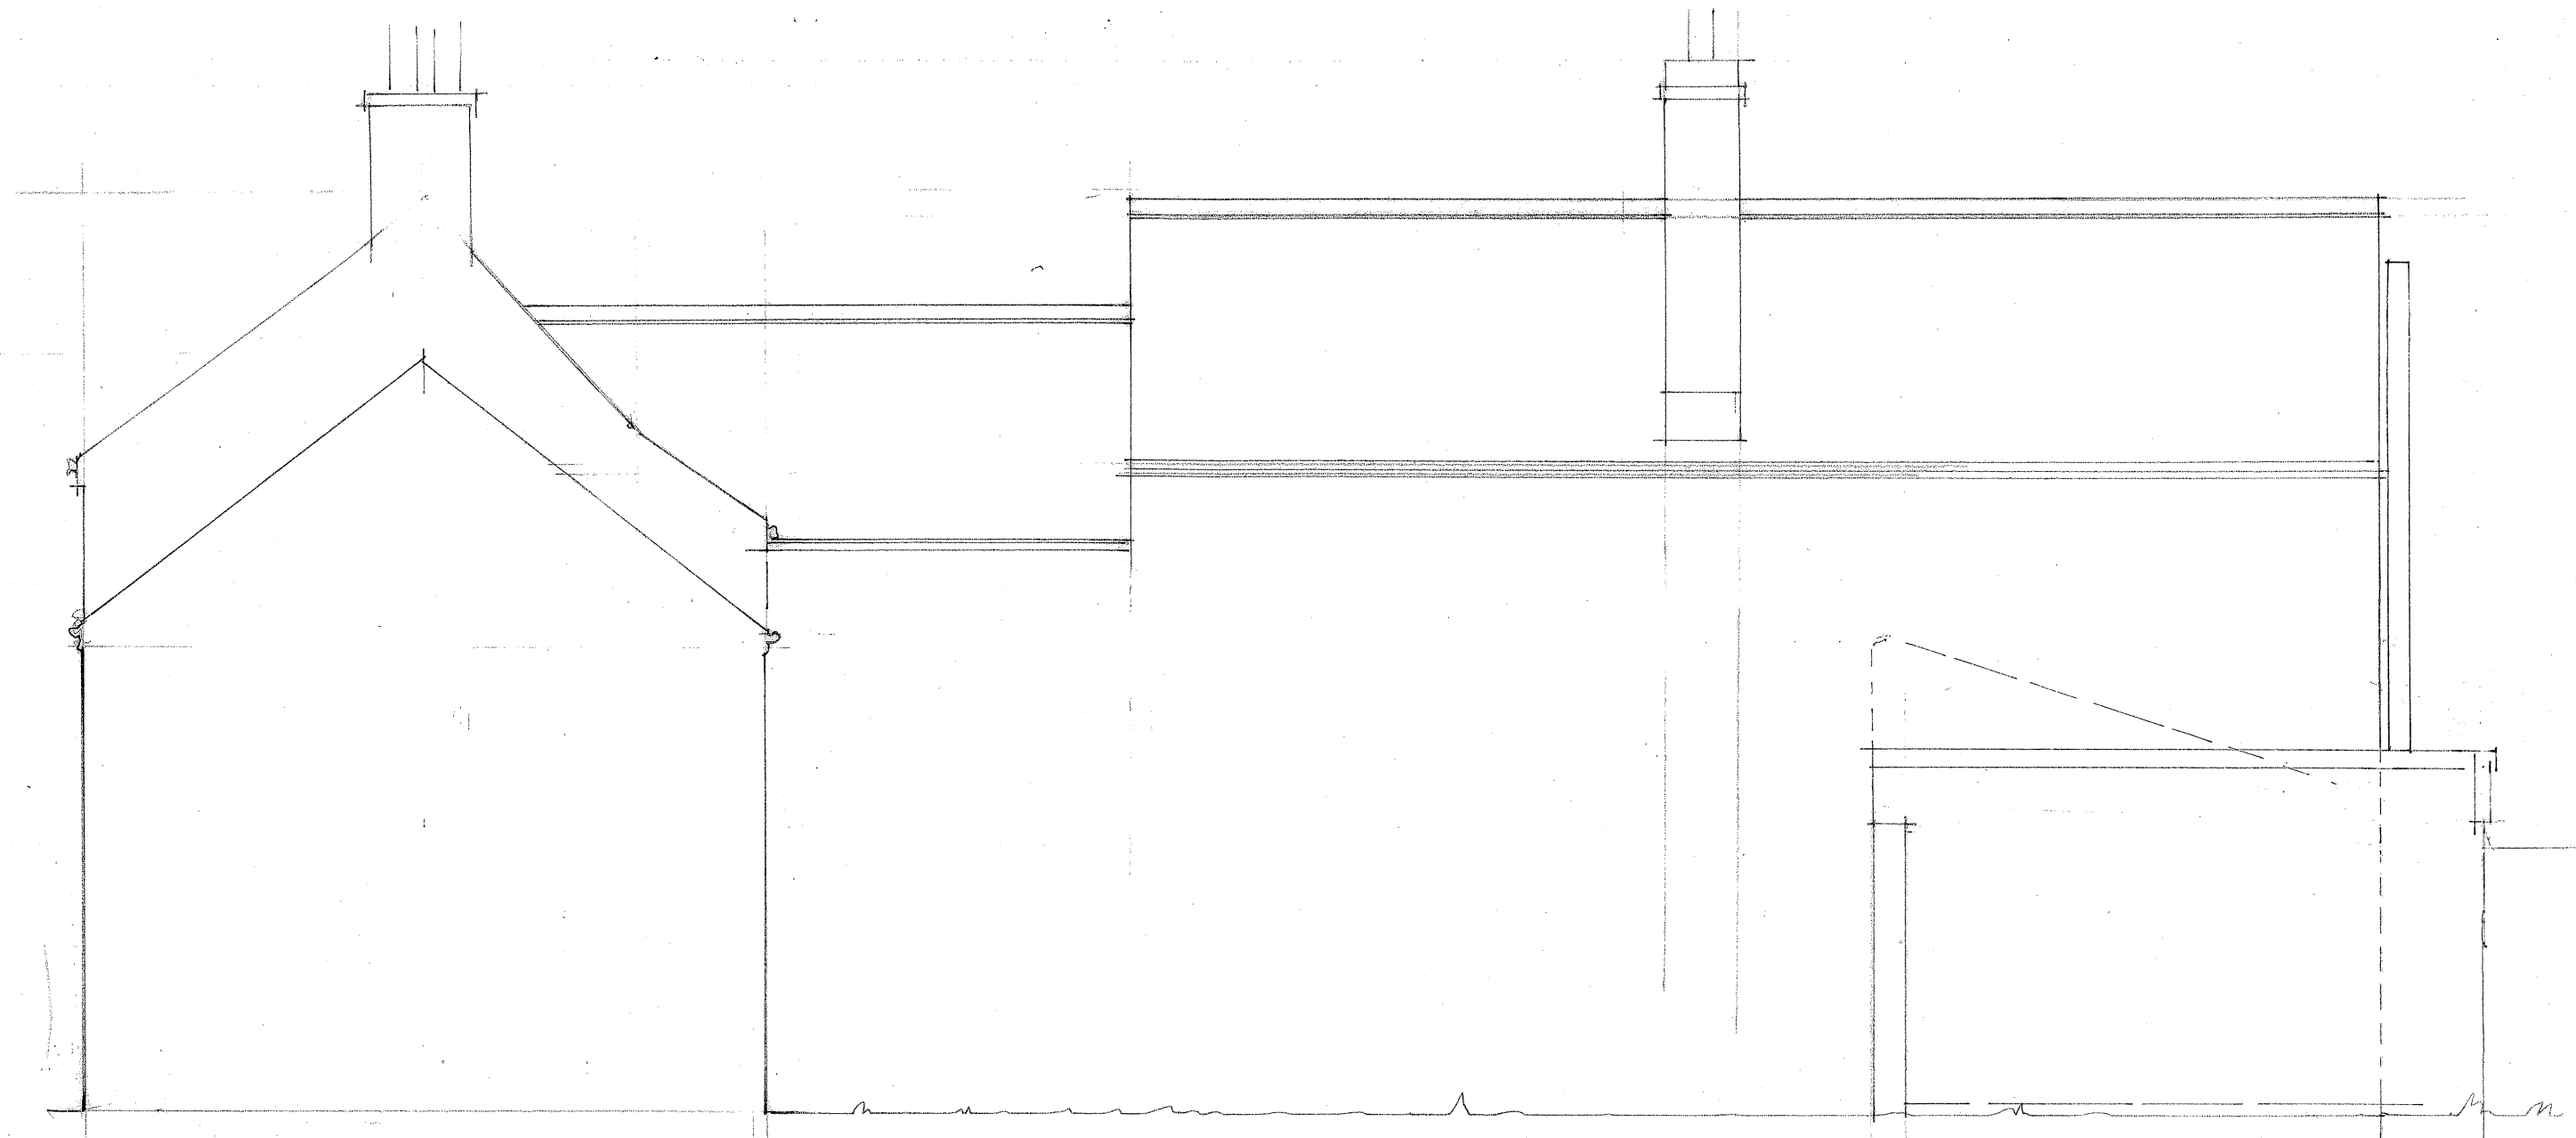

PROPOSED ELEVATION FACING SOUTH FROM YARD BEHIND HAIRDRESSERS

PROPOSED EAST ELEVATION

PROPOSED WEST ELEVATION

PROPOSED REDEVELOPEMENT
THE SUN INN, CHURCH STREET, SKIRLAUGH, EAST RIDING OF YORKSHIRE HU11 5EU

scales 1:50 at A1 1:100 at A3

10-630

PROPOSED SOUTH ELEVATION

PROPOSED NORTH ELEVATION