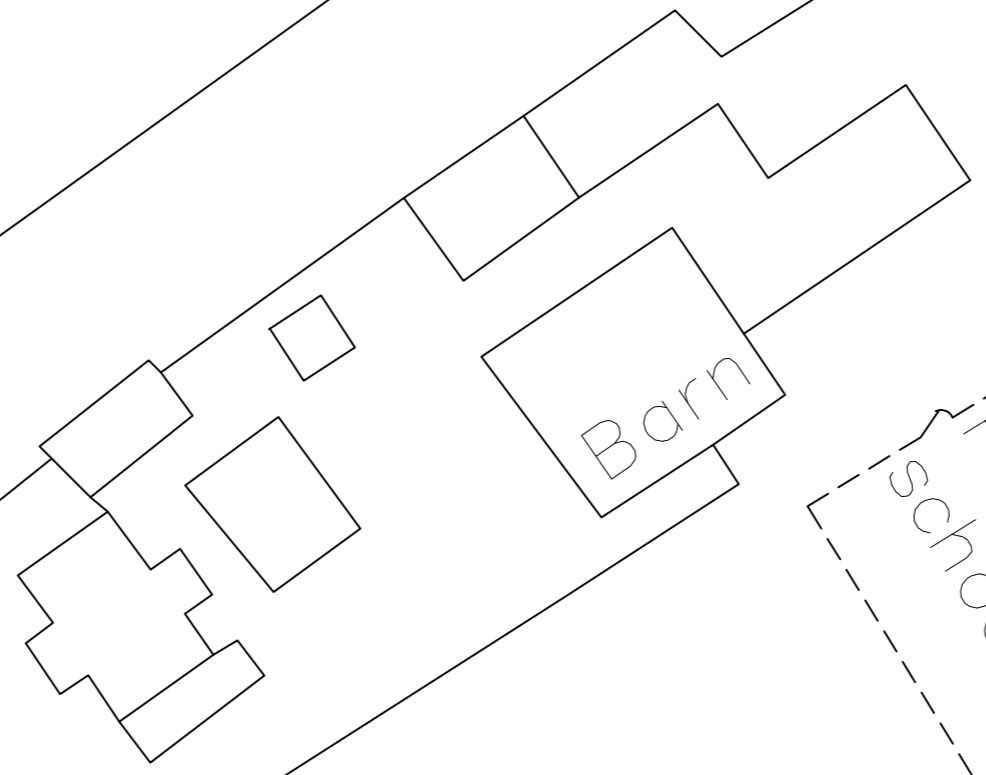

Drawing for planning purposes only. Drawing is copyright and must not be used unless written consent is obtained from the designer.

P W

CHILA  
CHAPEL

Fencing all around  
sand school/menage  
as drawing Woo-03

WOODBURY

Rev A: Red line removed

Woodbury Farm, Chilla, Beaworthy, EX21 5XE

Proposed Site Plan

ibrarm@gmail.com      07968420426

Date: March 2022  
Scale: 1:500 @ A3L

DRG:  
Woo-06