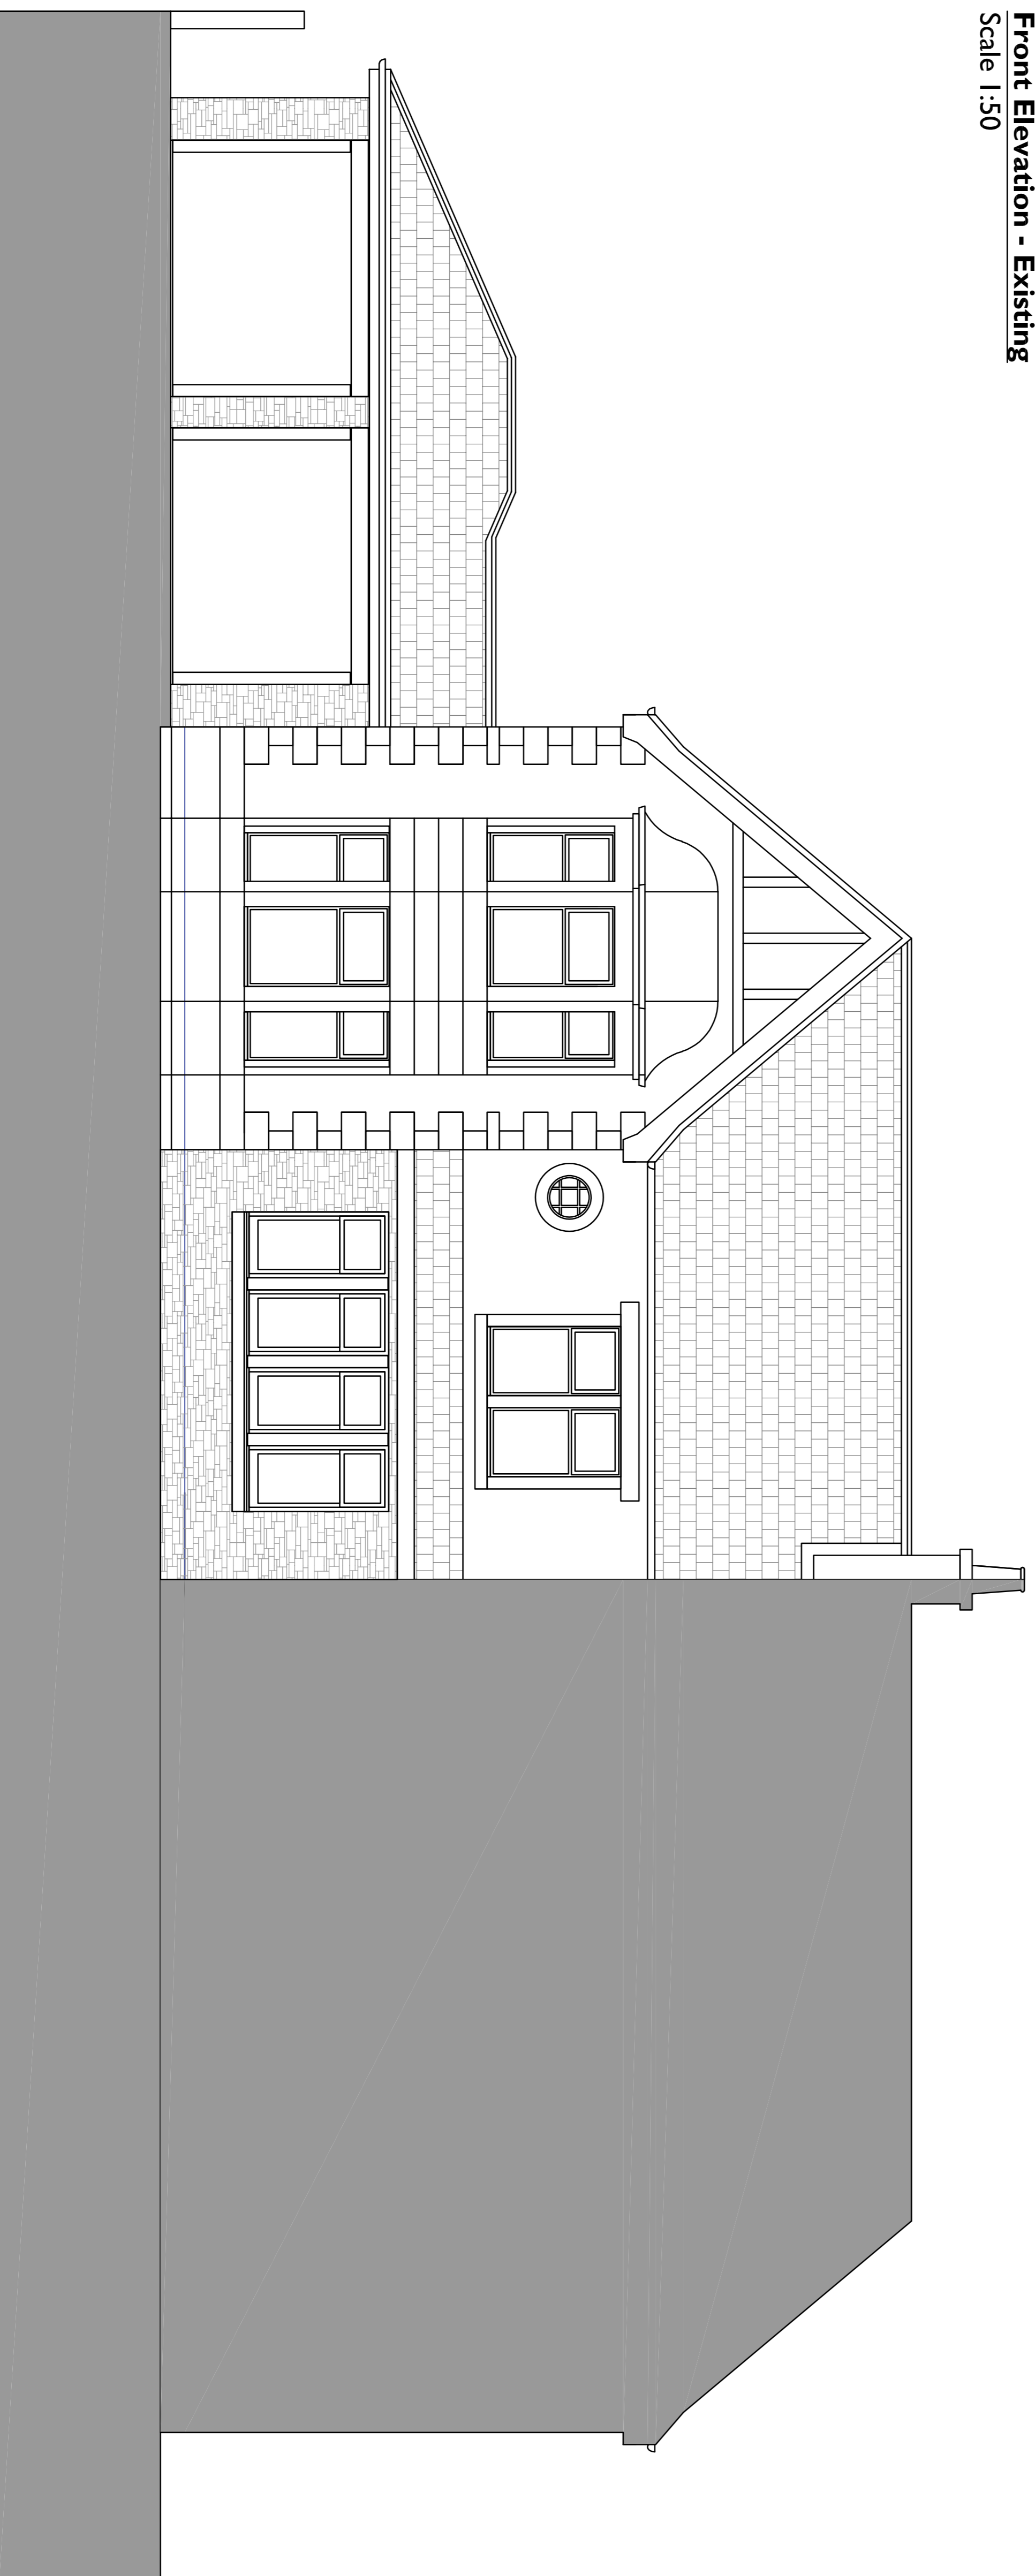

**Front Elevation - Existing**  
Scale 1:50

**Front Elevation - Proposed**  
Scale 1:50

**AICM** Architects, Interior Designers  
Construction Design & Management  
Telephone: 07770 432 759  
Email: mail@aicm.co.uk

project title:  
**Extension to Existing Dwelling**  
67 Glen Road  
Wishaw  
Mr G Fernon

drawing title:  
**Elevations**  
Front

date: NOV 21	drawn: dgy	scale @ A3: as noted
drawing number: S21-710 AL(0)500	revision: #	