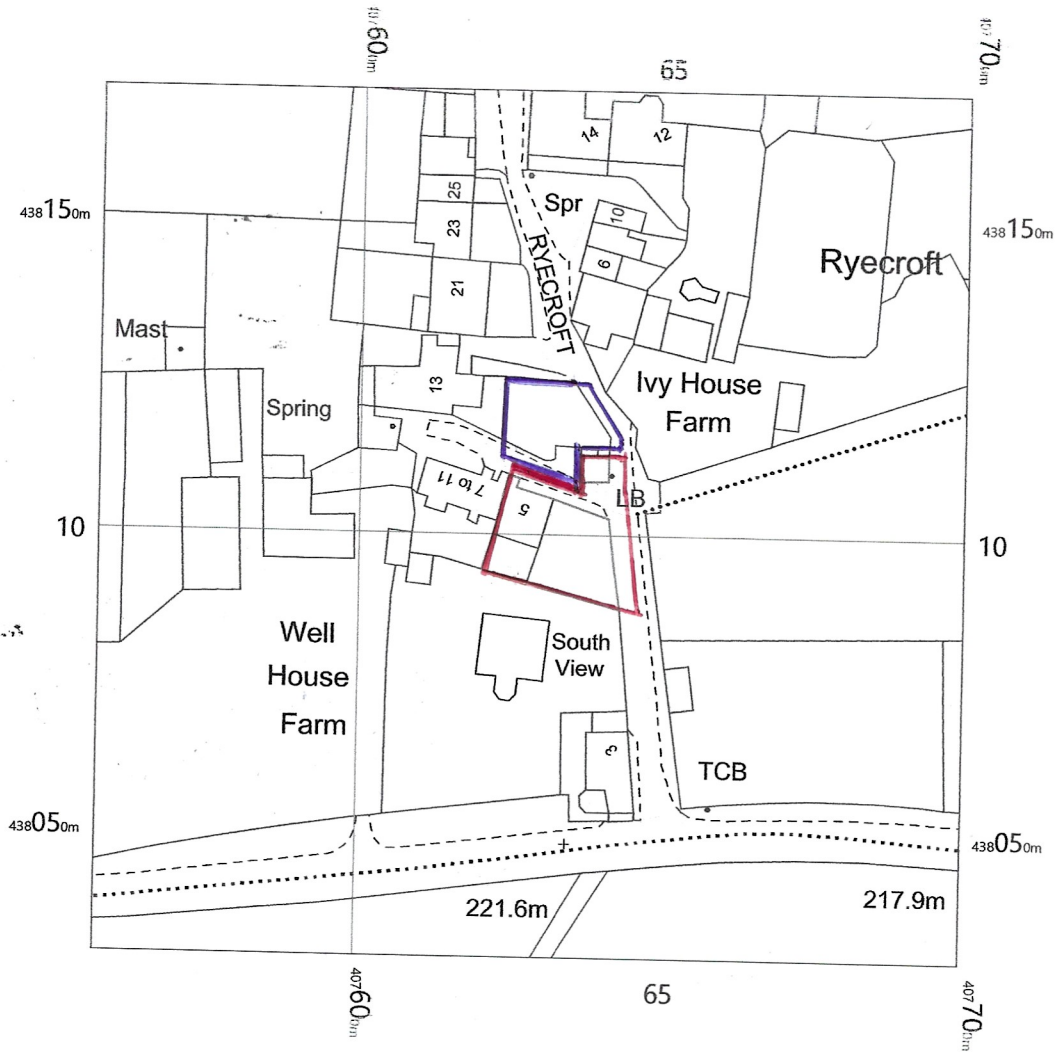

5 Ryecroft, BD16 1DH

5 Ryecroft,
Harden,
Bingley,
Bradford
BD16 1DH

OS MasterMap 1250/2500/10000 scale
Friday, March 18, 2022, ID: MPMBW-01027009
www.blackwellmapping.co.uk

1:1250 scale print at A4, Centre: 407628 E, 438102 N

©Crown Copyright Ordnance Survey. Licence no. 100041041

BLACKWELL'S
MAPPING SERVICES
PERSONAL & PROFESSIONAL MAPPING
www.blackwellmapping.co.uk

TEL: 0800 151 2612
maps@blackwell.co.uk