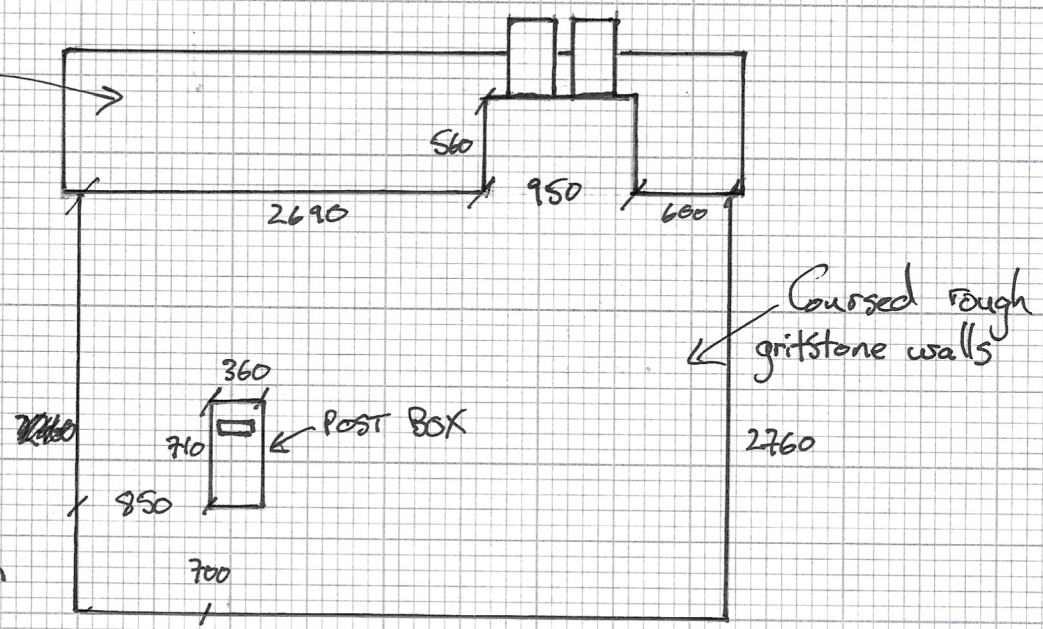

OUTHOUSE AT 5 RYECROFT, BD16 1DH

PROPOSED ELEVATIONS

EAST AND NORTH

EAST ELEVATION

(Unchanged)

Yorkstone
slate roof

Scale 1:50

NORTH ELEVATION

(Unchanged)

Glazed
earthenware pots

Scale 1:50

Paper size: A4