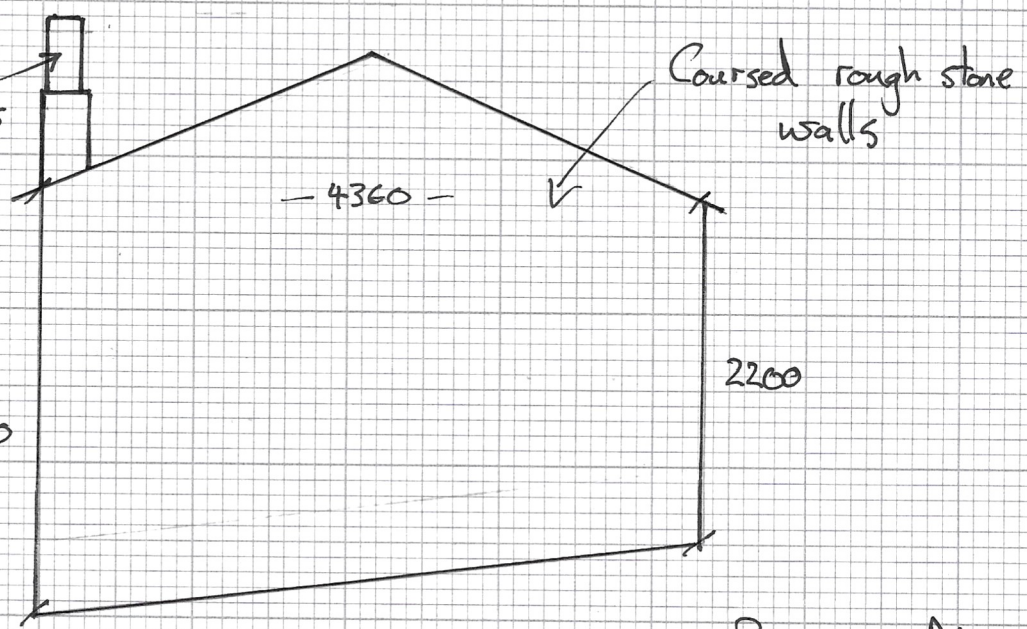

OUTHOUSE AT 5 RYECROFT, BD16 1DH

PROPOSED ELEVATIONS

EAST AND NORTH

EAST ELEVATION

(Unchanged)

Yorkstone
slate roof

Scale 1:50

NORTH ELEVATION

(Unchanged)

Glazed
earthenware pots

Scale 1:50

Paper size: A4