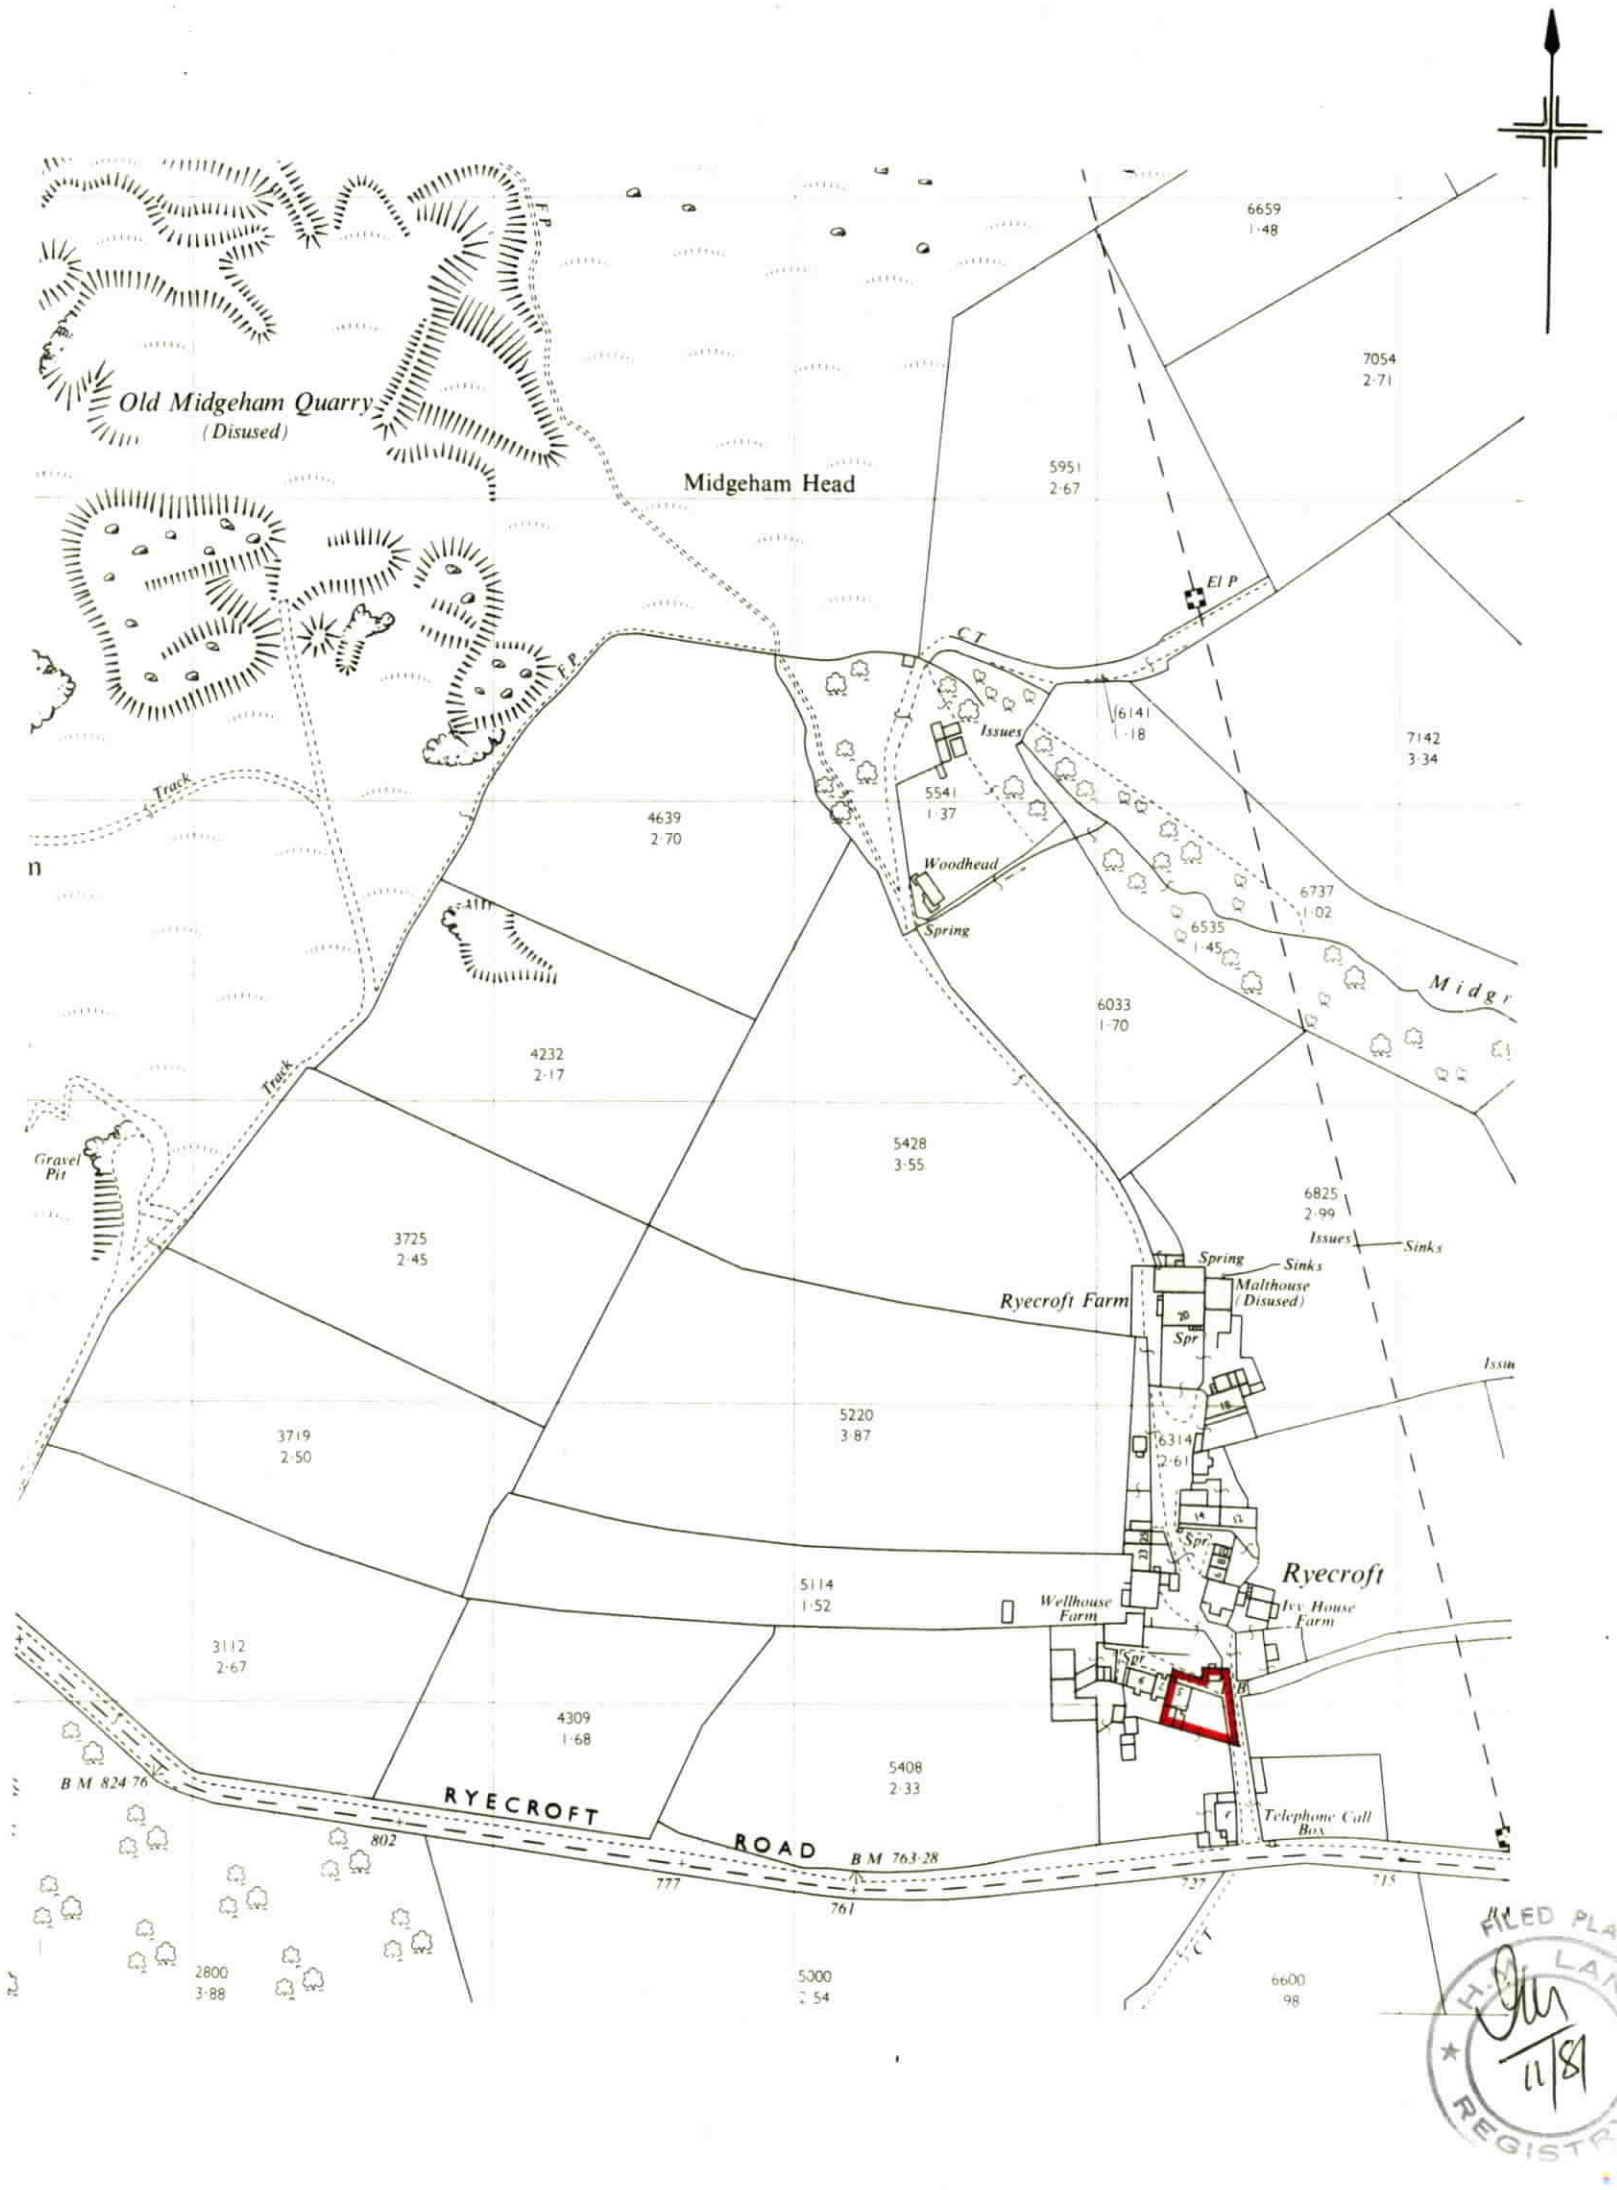

H.M. LAND REGISTRY		TITLE NUMBER	
		WYK 242046	
ORDNANCE SURVEY PLAN REFERENCE	SE 0738	SECTION	Scale 1/2500
COUNTY WEST YORKSHIRE	DISTRICT BRADFORD	© Crown Copyright 1977	

This is a copy of the title plan on 11 FEB 2022 at 13:40:53. This copy does not take account of any application made after that time even if still pending in HM Land Registry when this copy was issued.

This copy is not an 'Official Copy' of the title plan. An official copy of the title plan is admissible in evidence in a court to the same extent as the original. A person is entitled to be indemnified by the registrar if he or she suffers loss by reason of a mistake in an official copy. If you want to obtain an official copy, the HM Land Registry web site explains how to do this.

HM Land Registry endeavours to maintain high quality and scale accuracy of title plan images. The quality and accuracy of any print will depend on your printer, your computer and its print settings. This title plan shows the general position, not the exact line, of the boundaries. It may be subject to distortions in scale. Measurements scaled from this plan may not match measurements between the same points on the ground.