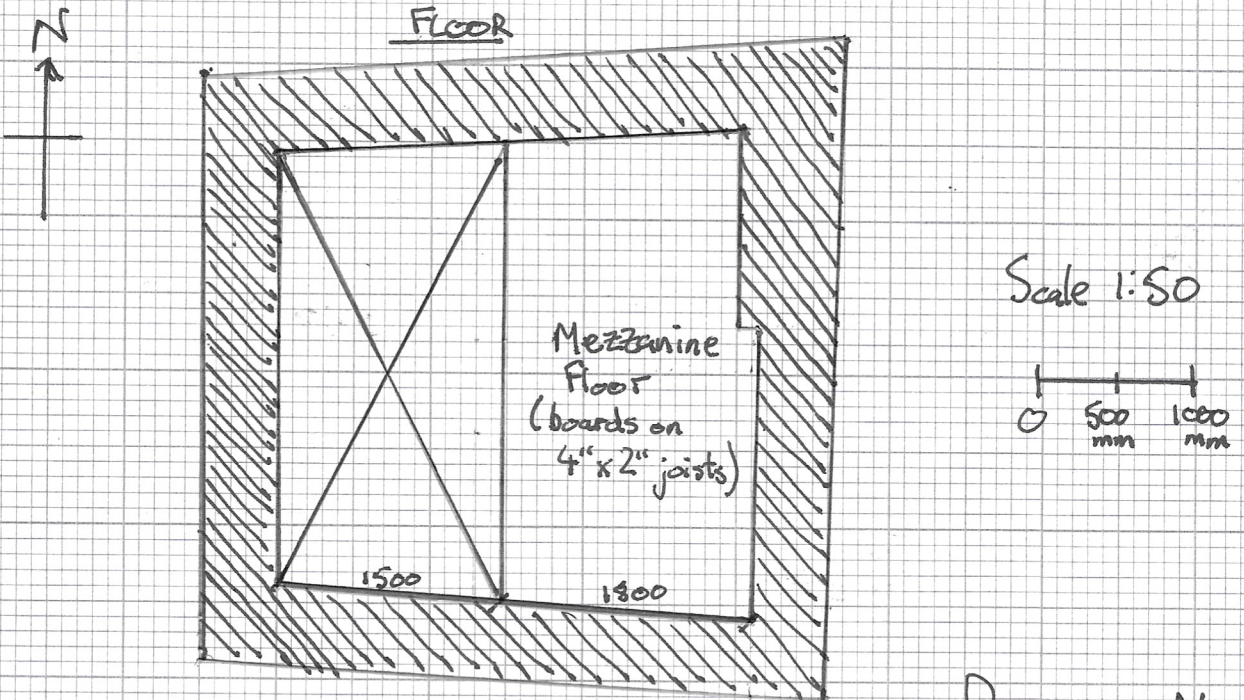

OUTHOUSE AT 5 RYECROFT, BD16 1DH

EXISTING FLOOR PLANS

GROUND FLOOR

MEZZANINE FLOOR

Paper size: A4