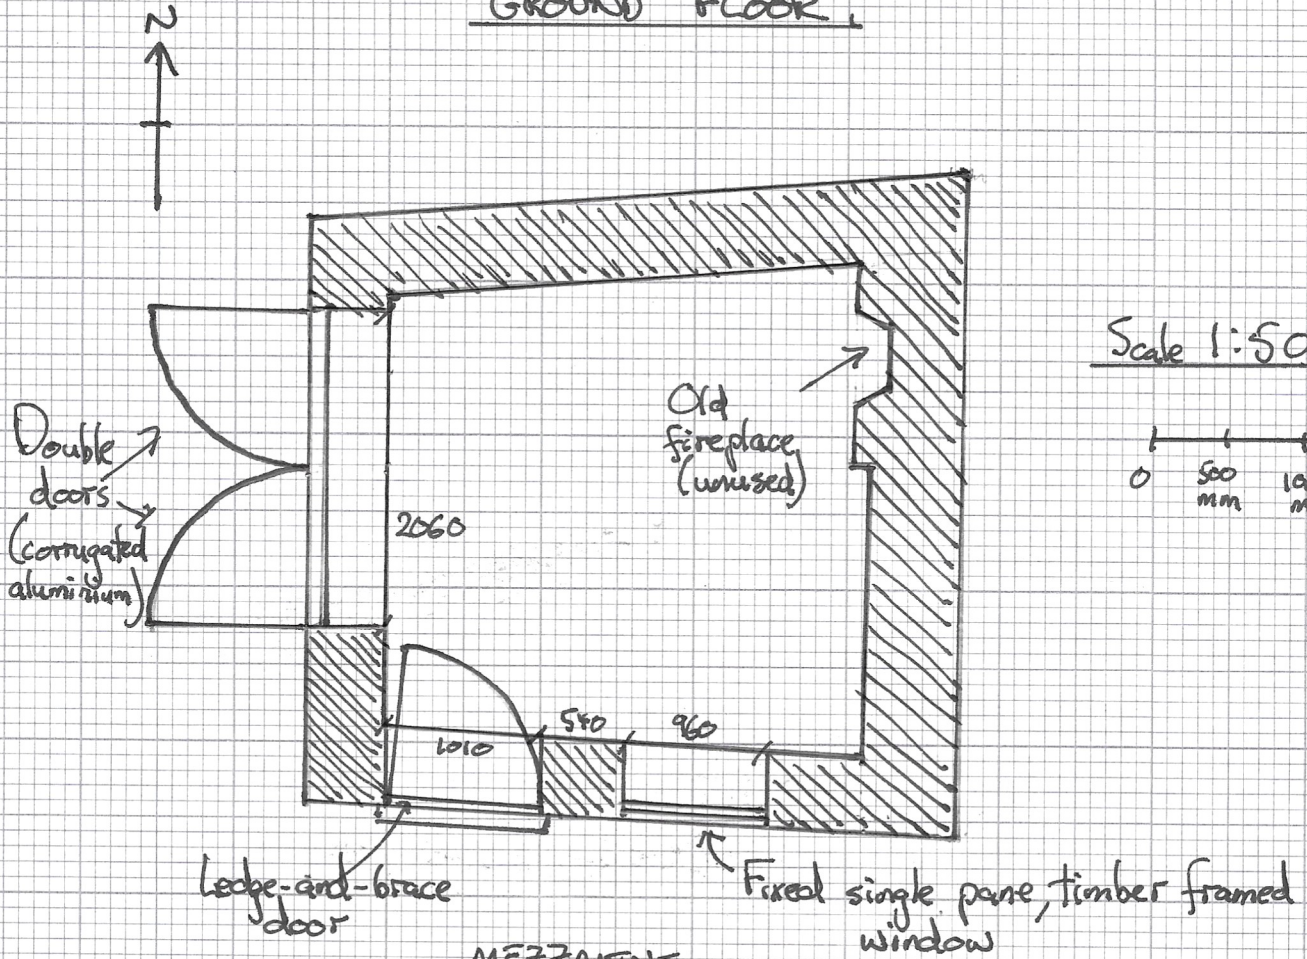

OUTHOUSE AT 5 RYECROFT, BD16 1DH

EXISTING FLOOR PLANS

GROUND FLOOR

MEZZANINE FLOOR

Paper size: A4