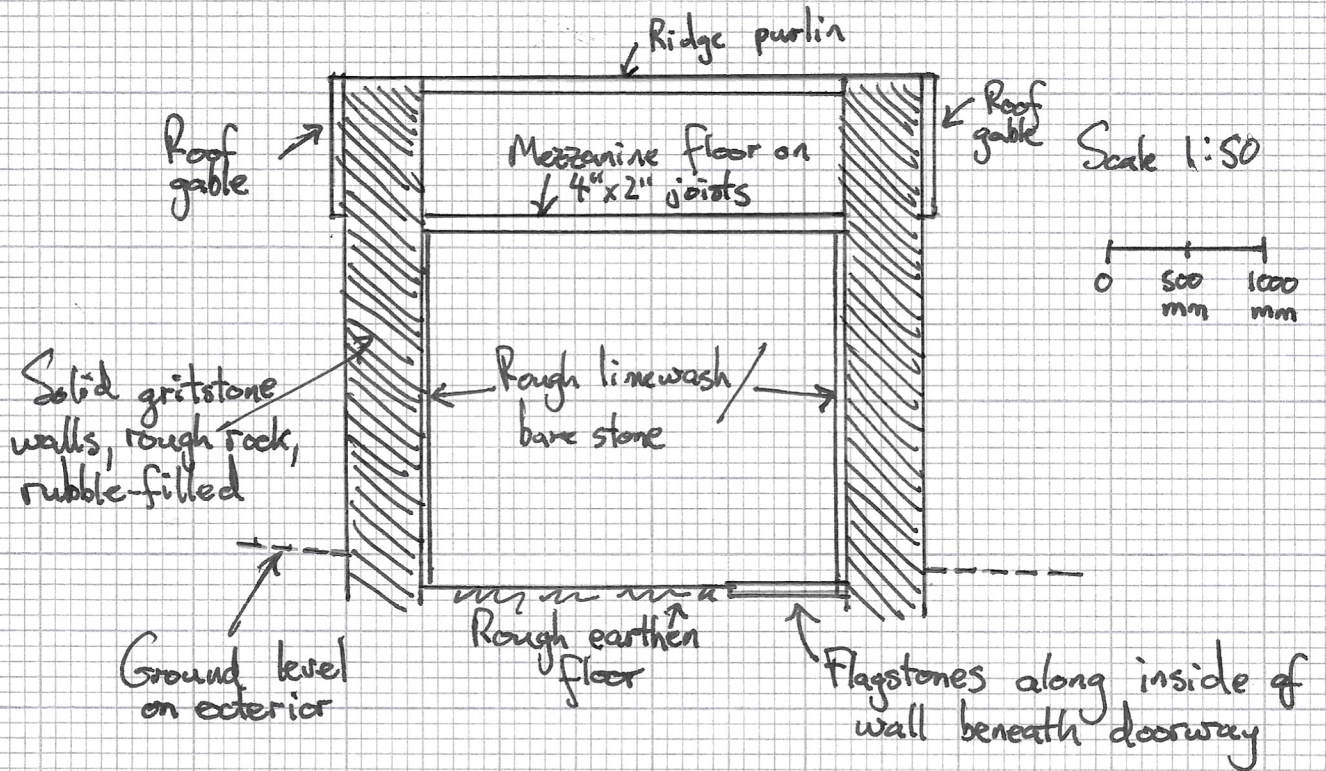

OUTHOUSE AT 5 RYECROFT, BD16 1DM

EXISTING SECTIONS

WEST ELEVATION

SOUTH ELEVATION

Paper size: A4