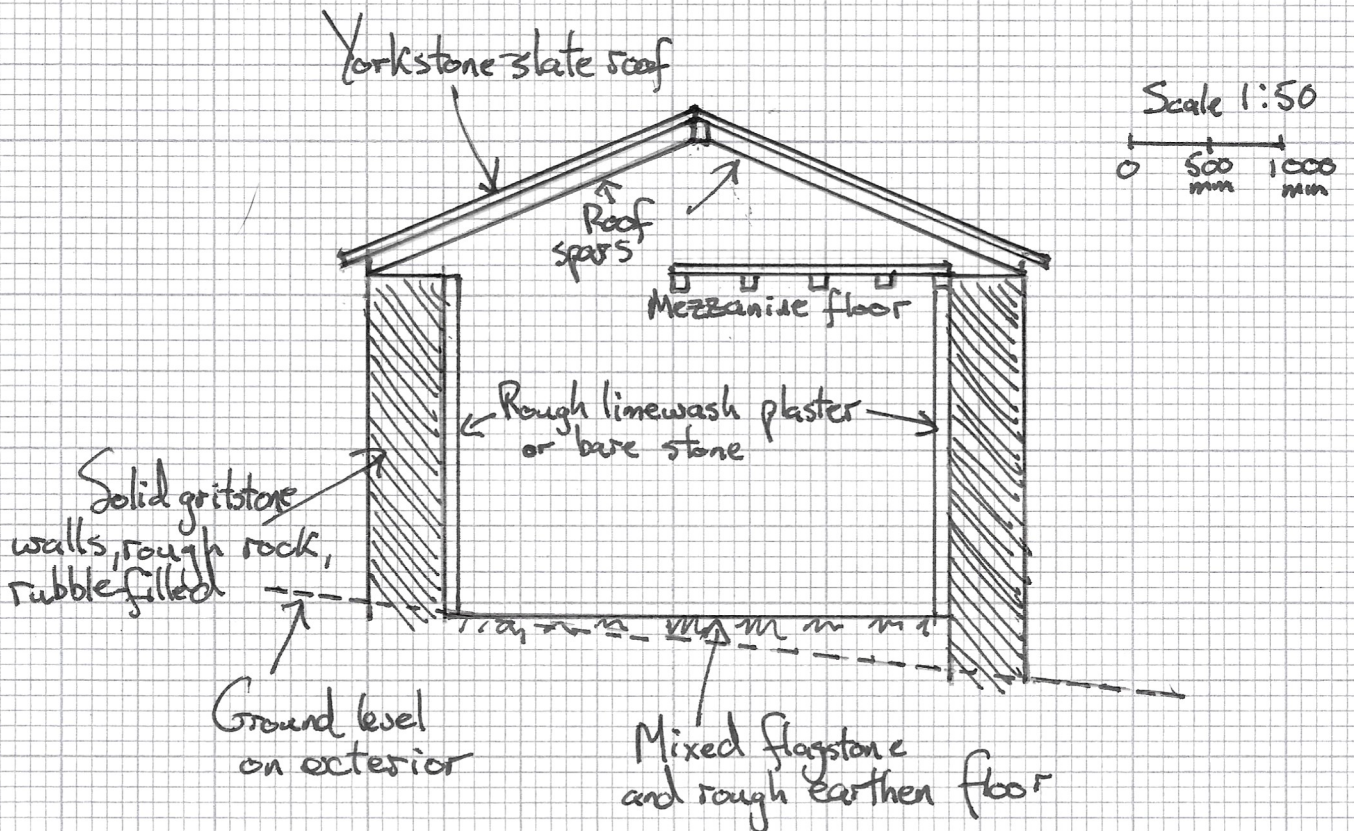

OUTHOUSE AT 5 RYECROFT, BD16 1DM

EXISTING SECTIONS

WEST ELEVATION

SOUTH ELEVATION

Paper size: A4