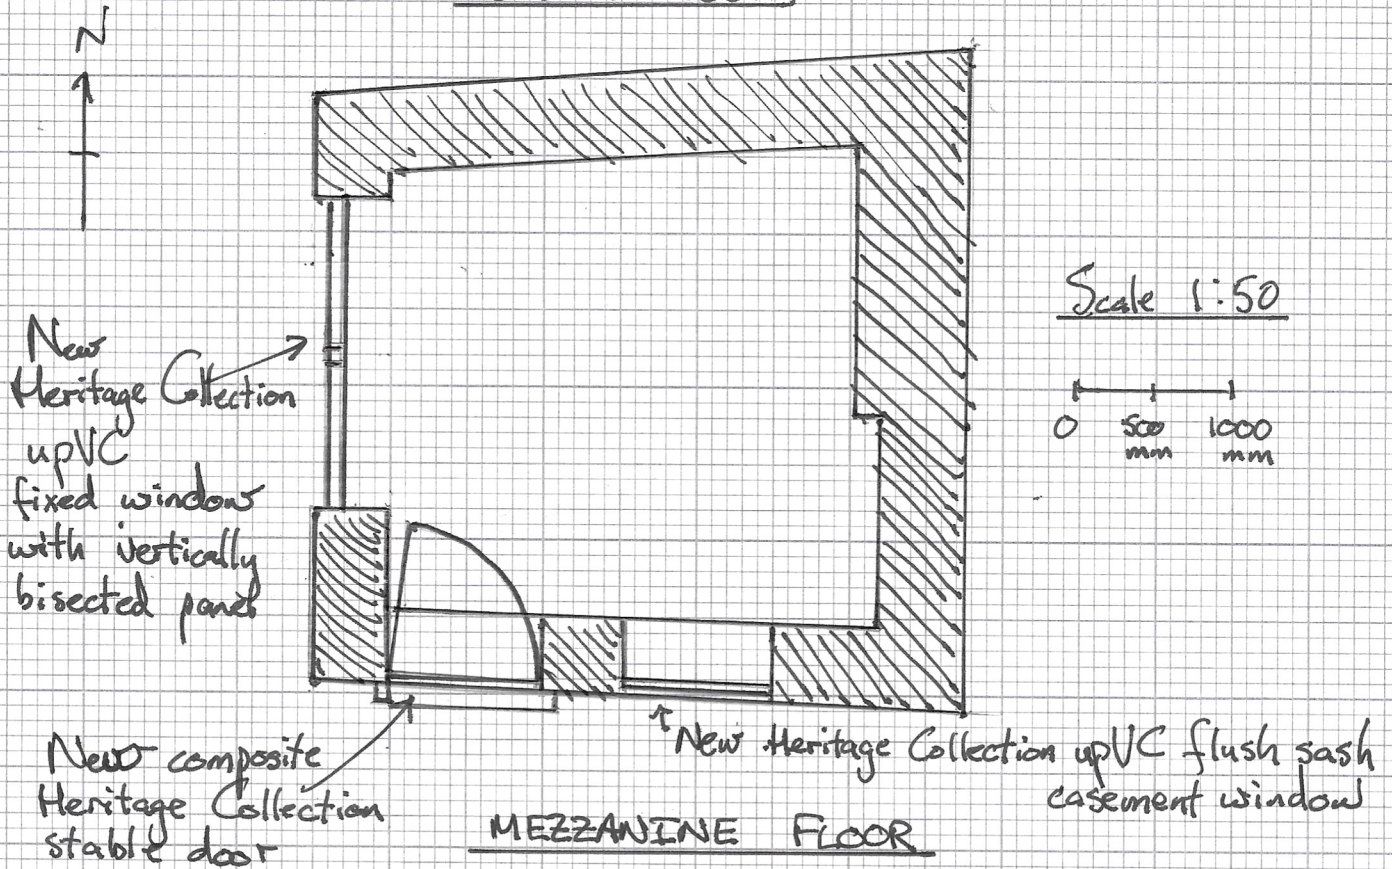

COTTAGE AT 5 RYECROFT, BDL6 1DH.

PROPOSED FLOOR PLANS

GROUND FLOOR

MEZZANINE FLOOR

Paper size: A4