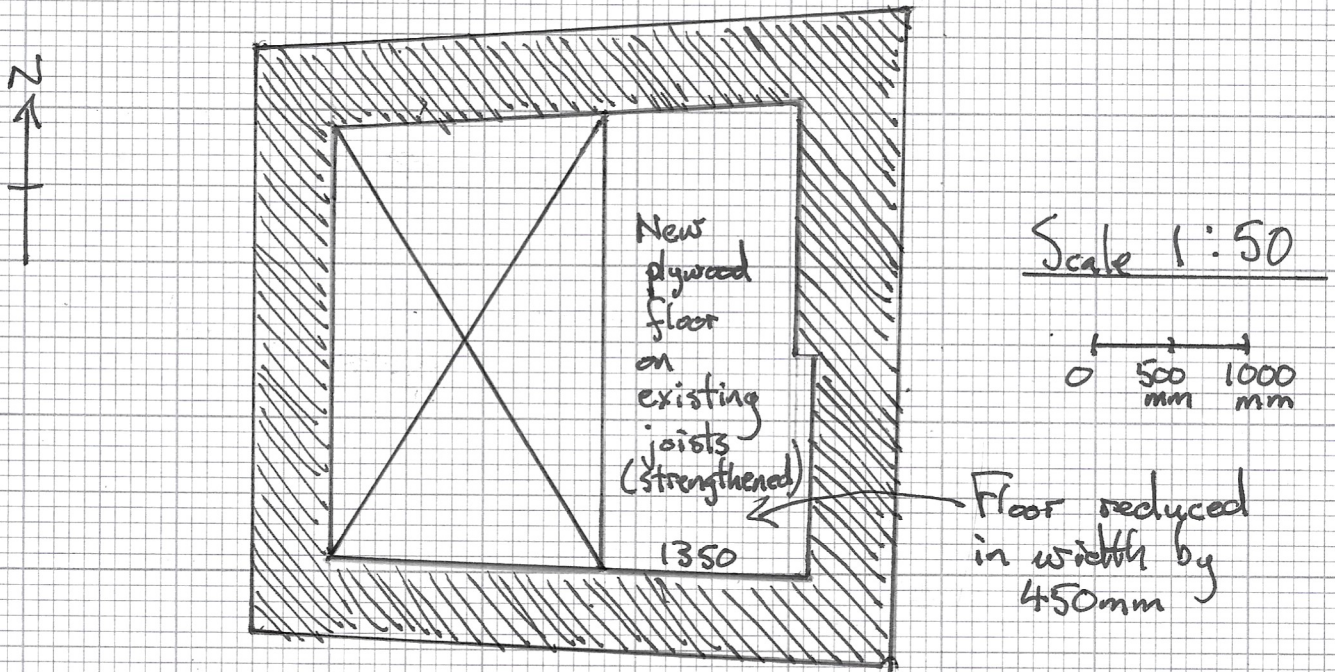

COTTAGE AT 5 RYECROFT, BDL6 1DH.

PROPOSED FLOOR PLANS

GROUND FLOOR

MEZZANINE FLOOR

Paper size: A4