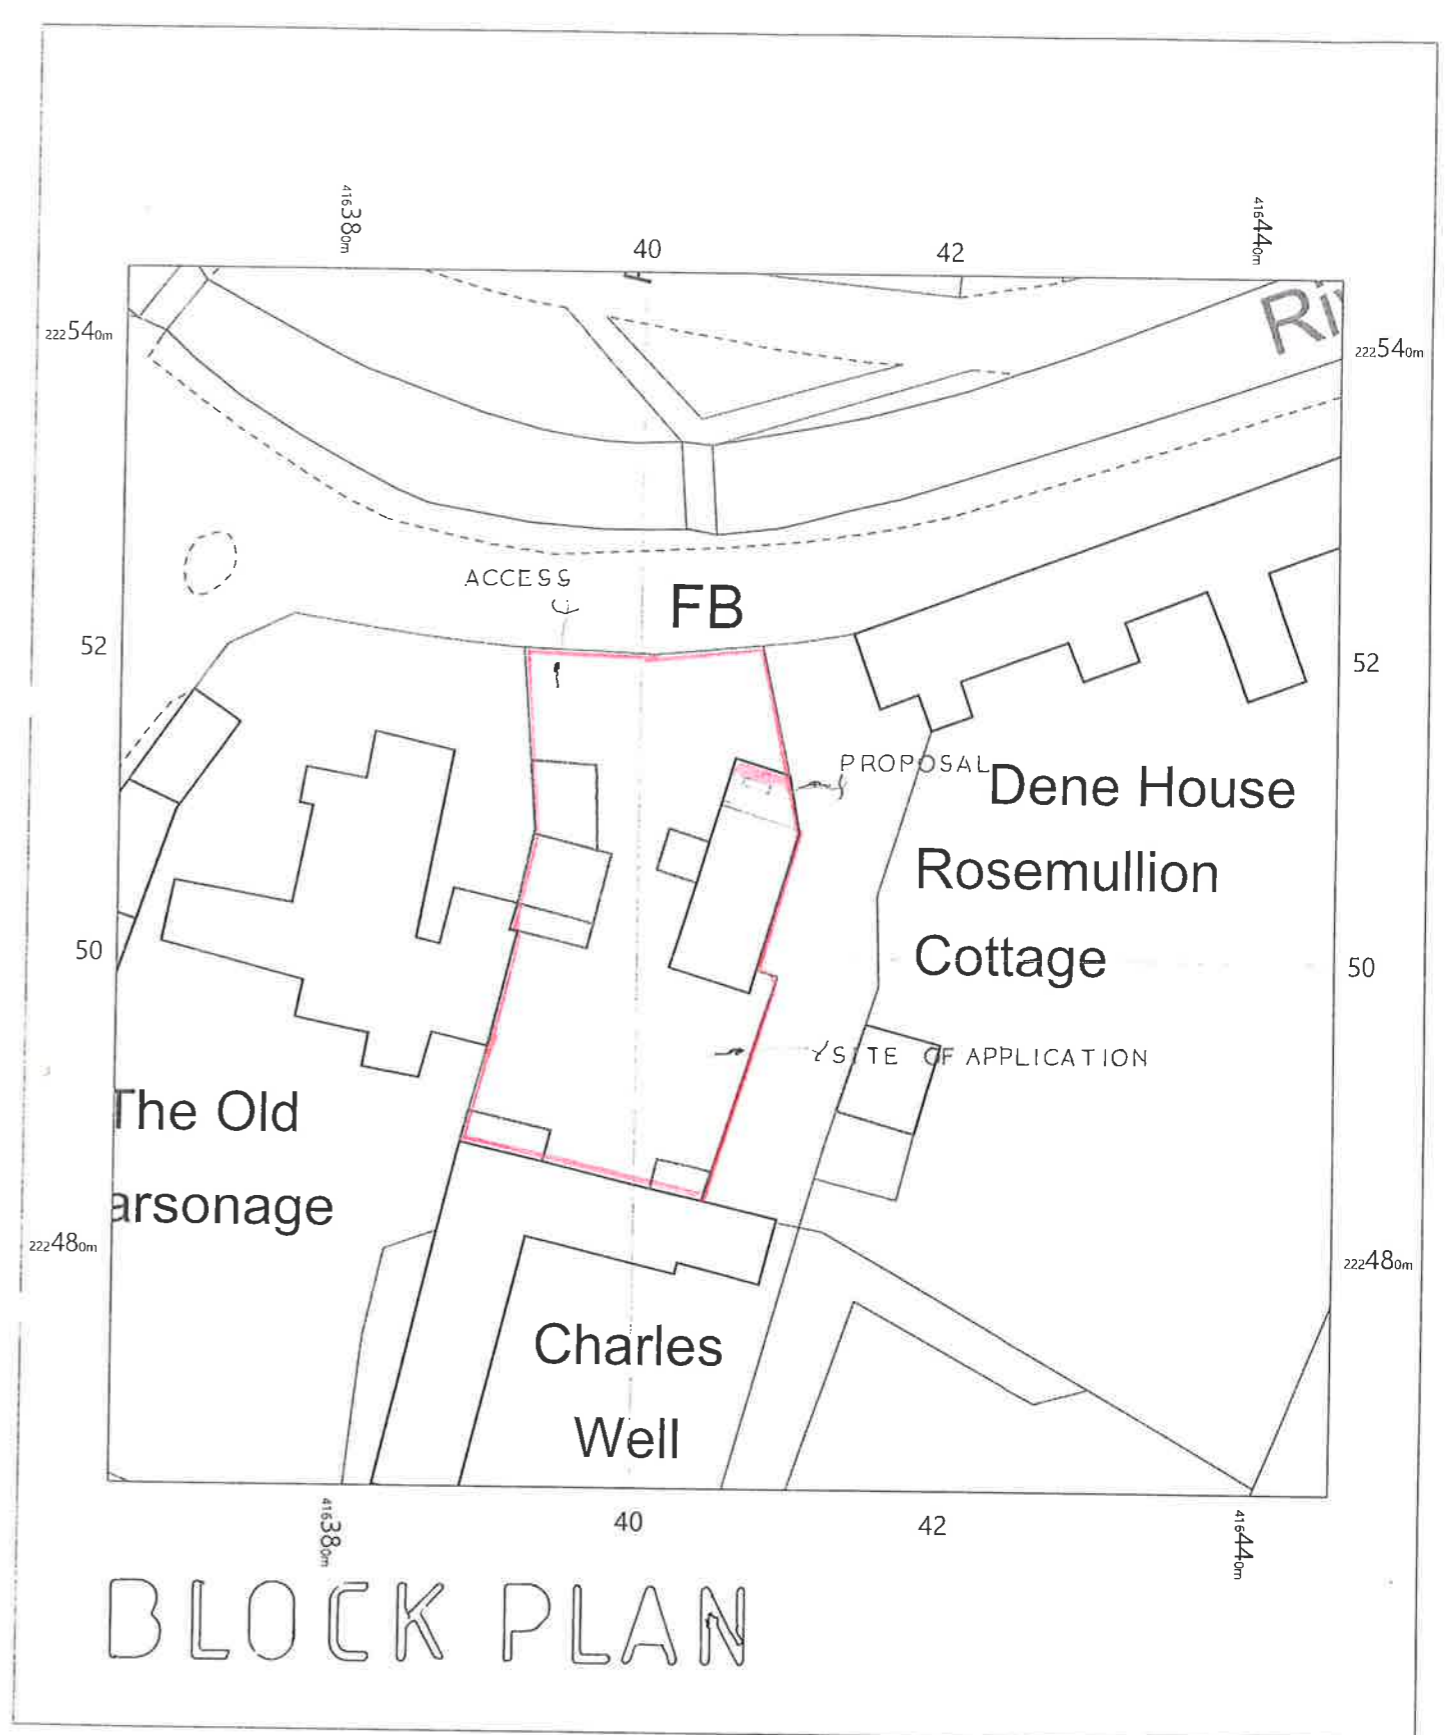

# SITE PLAN

Drawing No. TDR

Lavandula Becky Hill  
Cheltenham  
Lower Slaughter  
Gloucestershire  
GL54 2HS

OS MasterMap 1250/2500/10000 scale  
Friday, June 25, 2021, ID: BW1-00972273  
www.blackwellmapping.co.uk  
1:1250 scale print at A4, Centre: 416406 E, 222506 N  
©Crown Copyright Ordnance Survey. Licence no. 100041041

# BLOCK PLAN

Lavandula Becky Hill  
Cheltenham  
Lower Slaughter  
Gloucestershire  
GL54 2HS

OS MasterMap 1250/2500/10000 scale  
Friday, June 25, 2021, ID: BW1-00972272  
www.blackwellmapping.co.uk  
1:500 scale print at A4, Centre: 416406 E, 222505 N  
©Crown Copyright Ordnance Survey. Licence no. 100041041