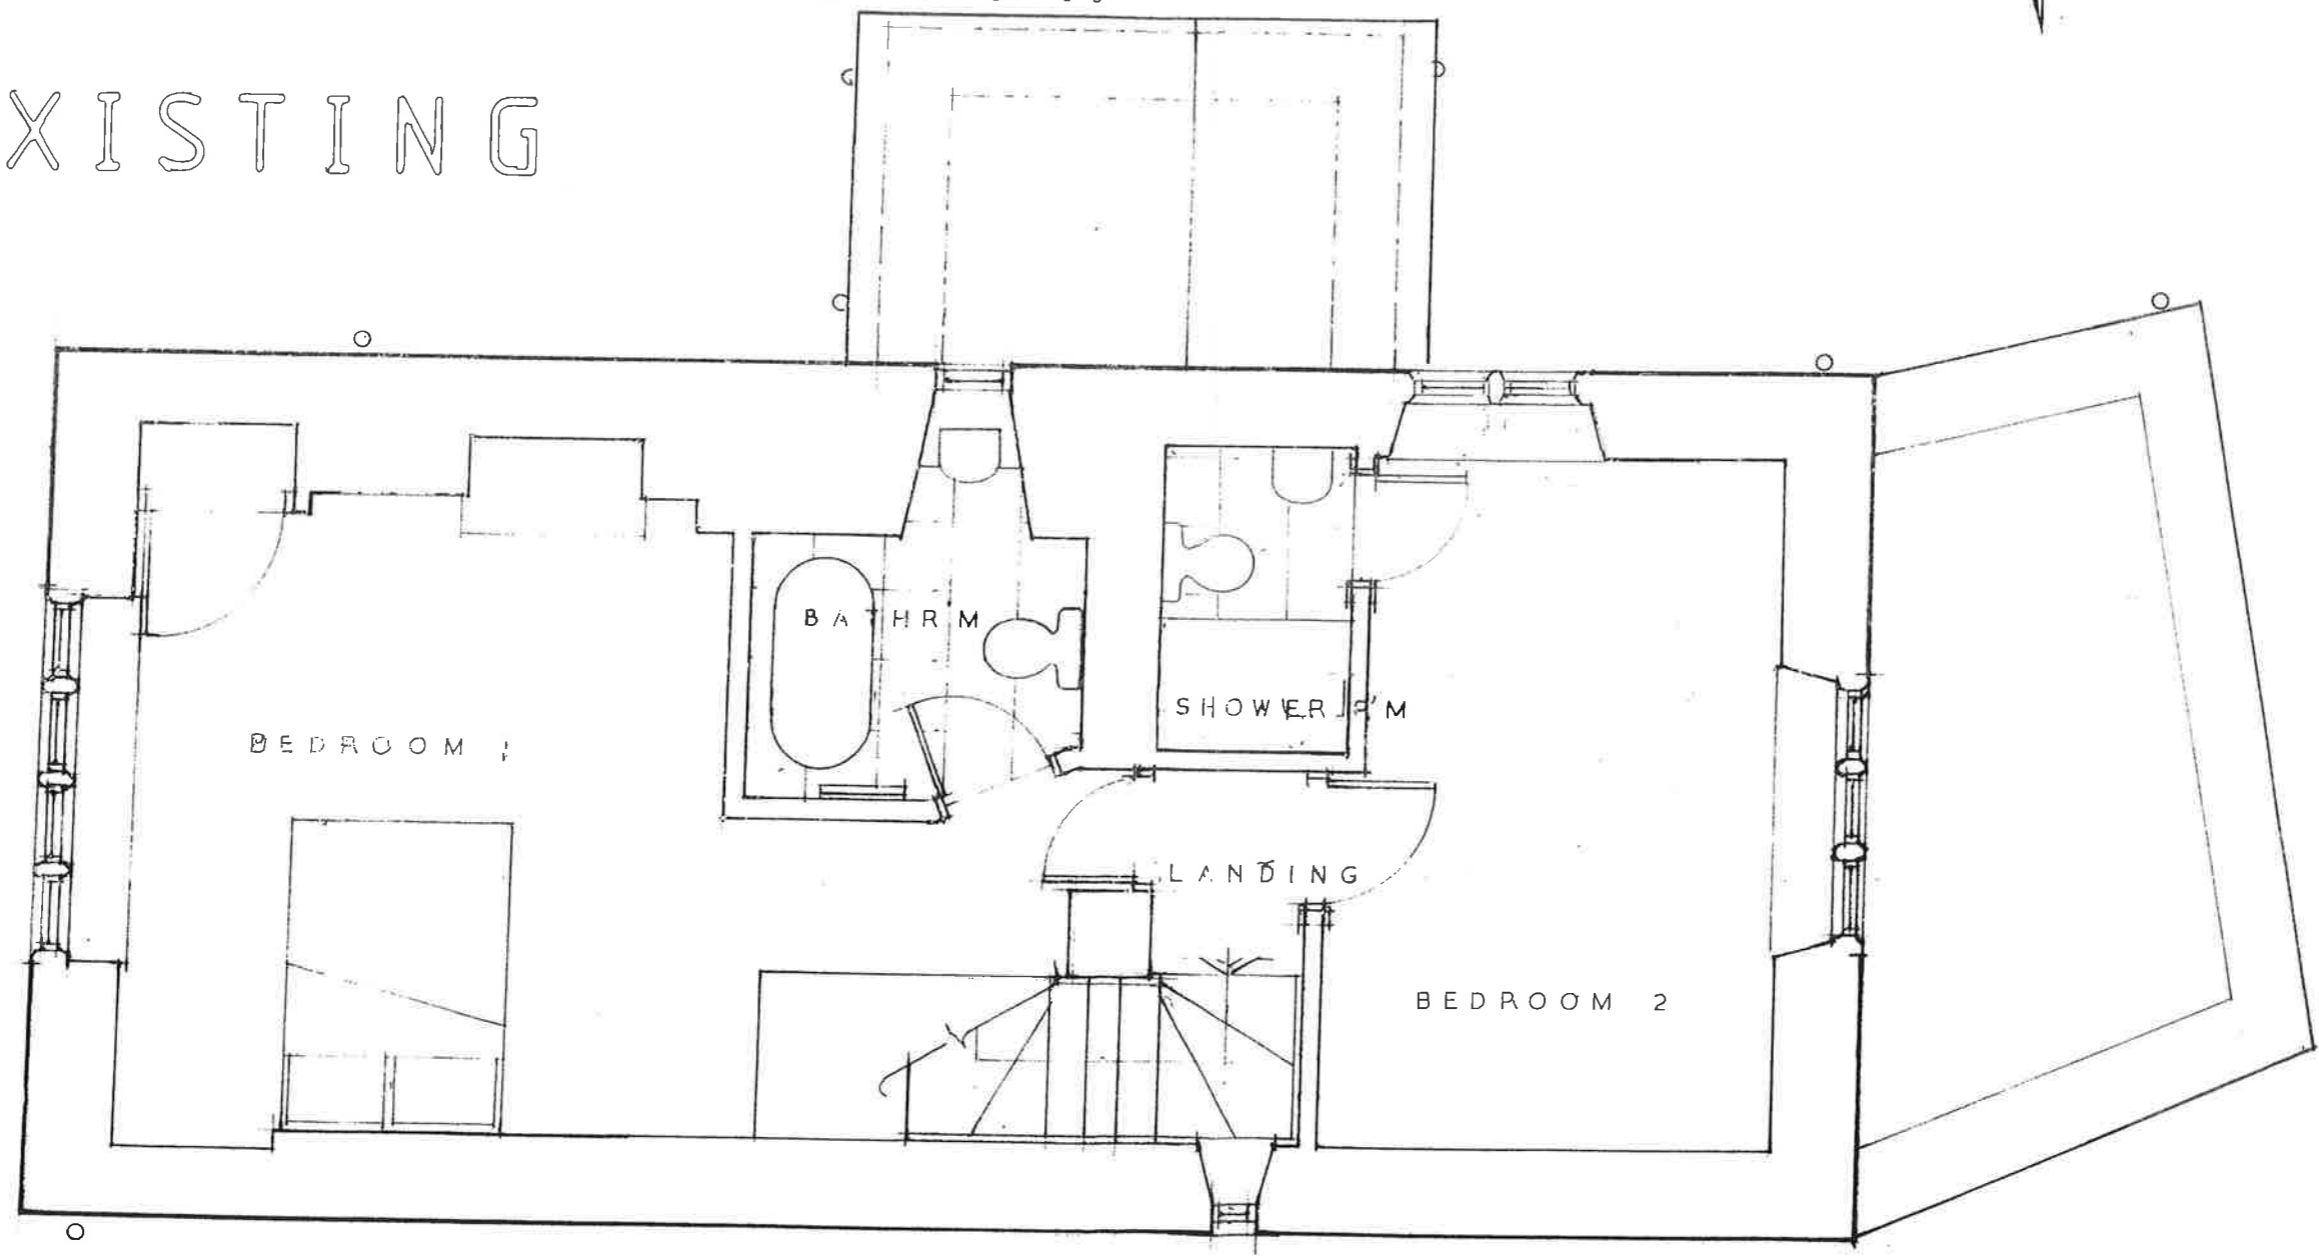

First Floor Plan

EXISTING

SCALE

RYMILLS & PARTNERS Architects

14 Church Green, Witney, Oxfordshire, OX28 4AW. Tel:01993 702394 Fax:01993 703675

Architect I & O.
Scale 1:50 AT A3
Date 8:2021
Status

Project Trevor Daniel Alterations & Additions
Lavendula Lower Slaughtor Glos.
Drawing Title First Floor Plan
Drawing No. TD 13